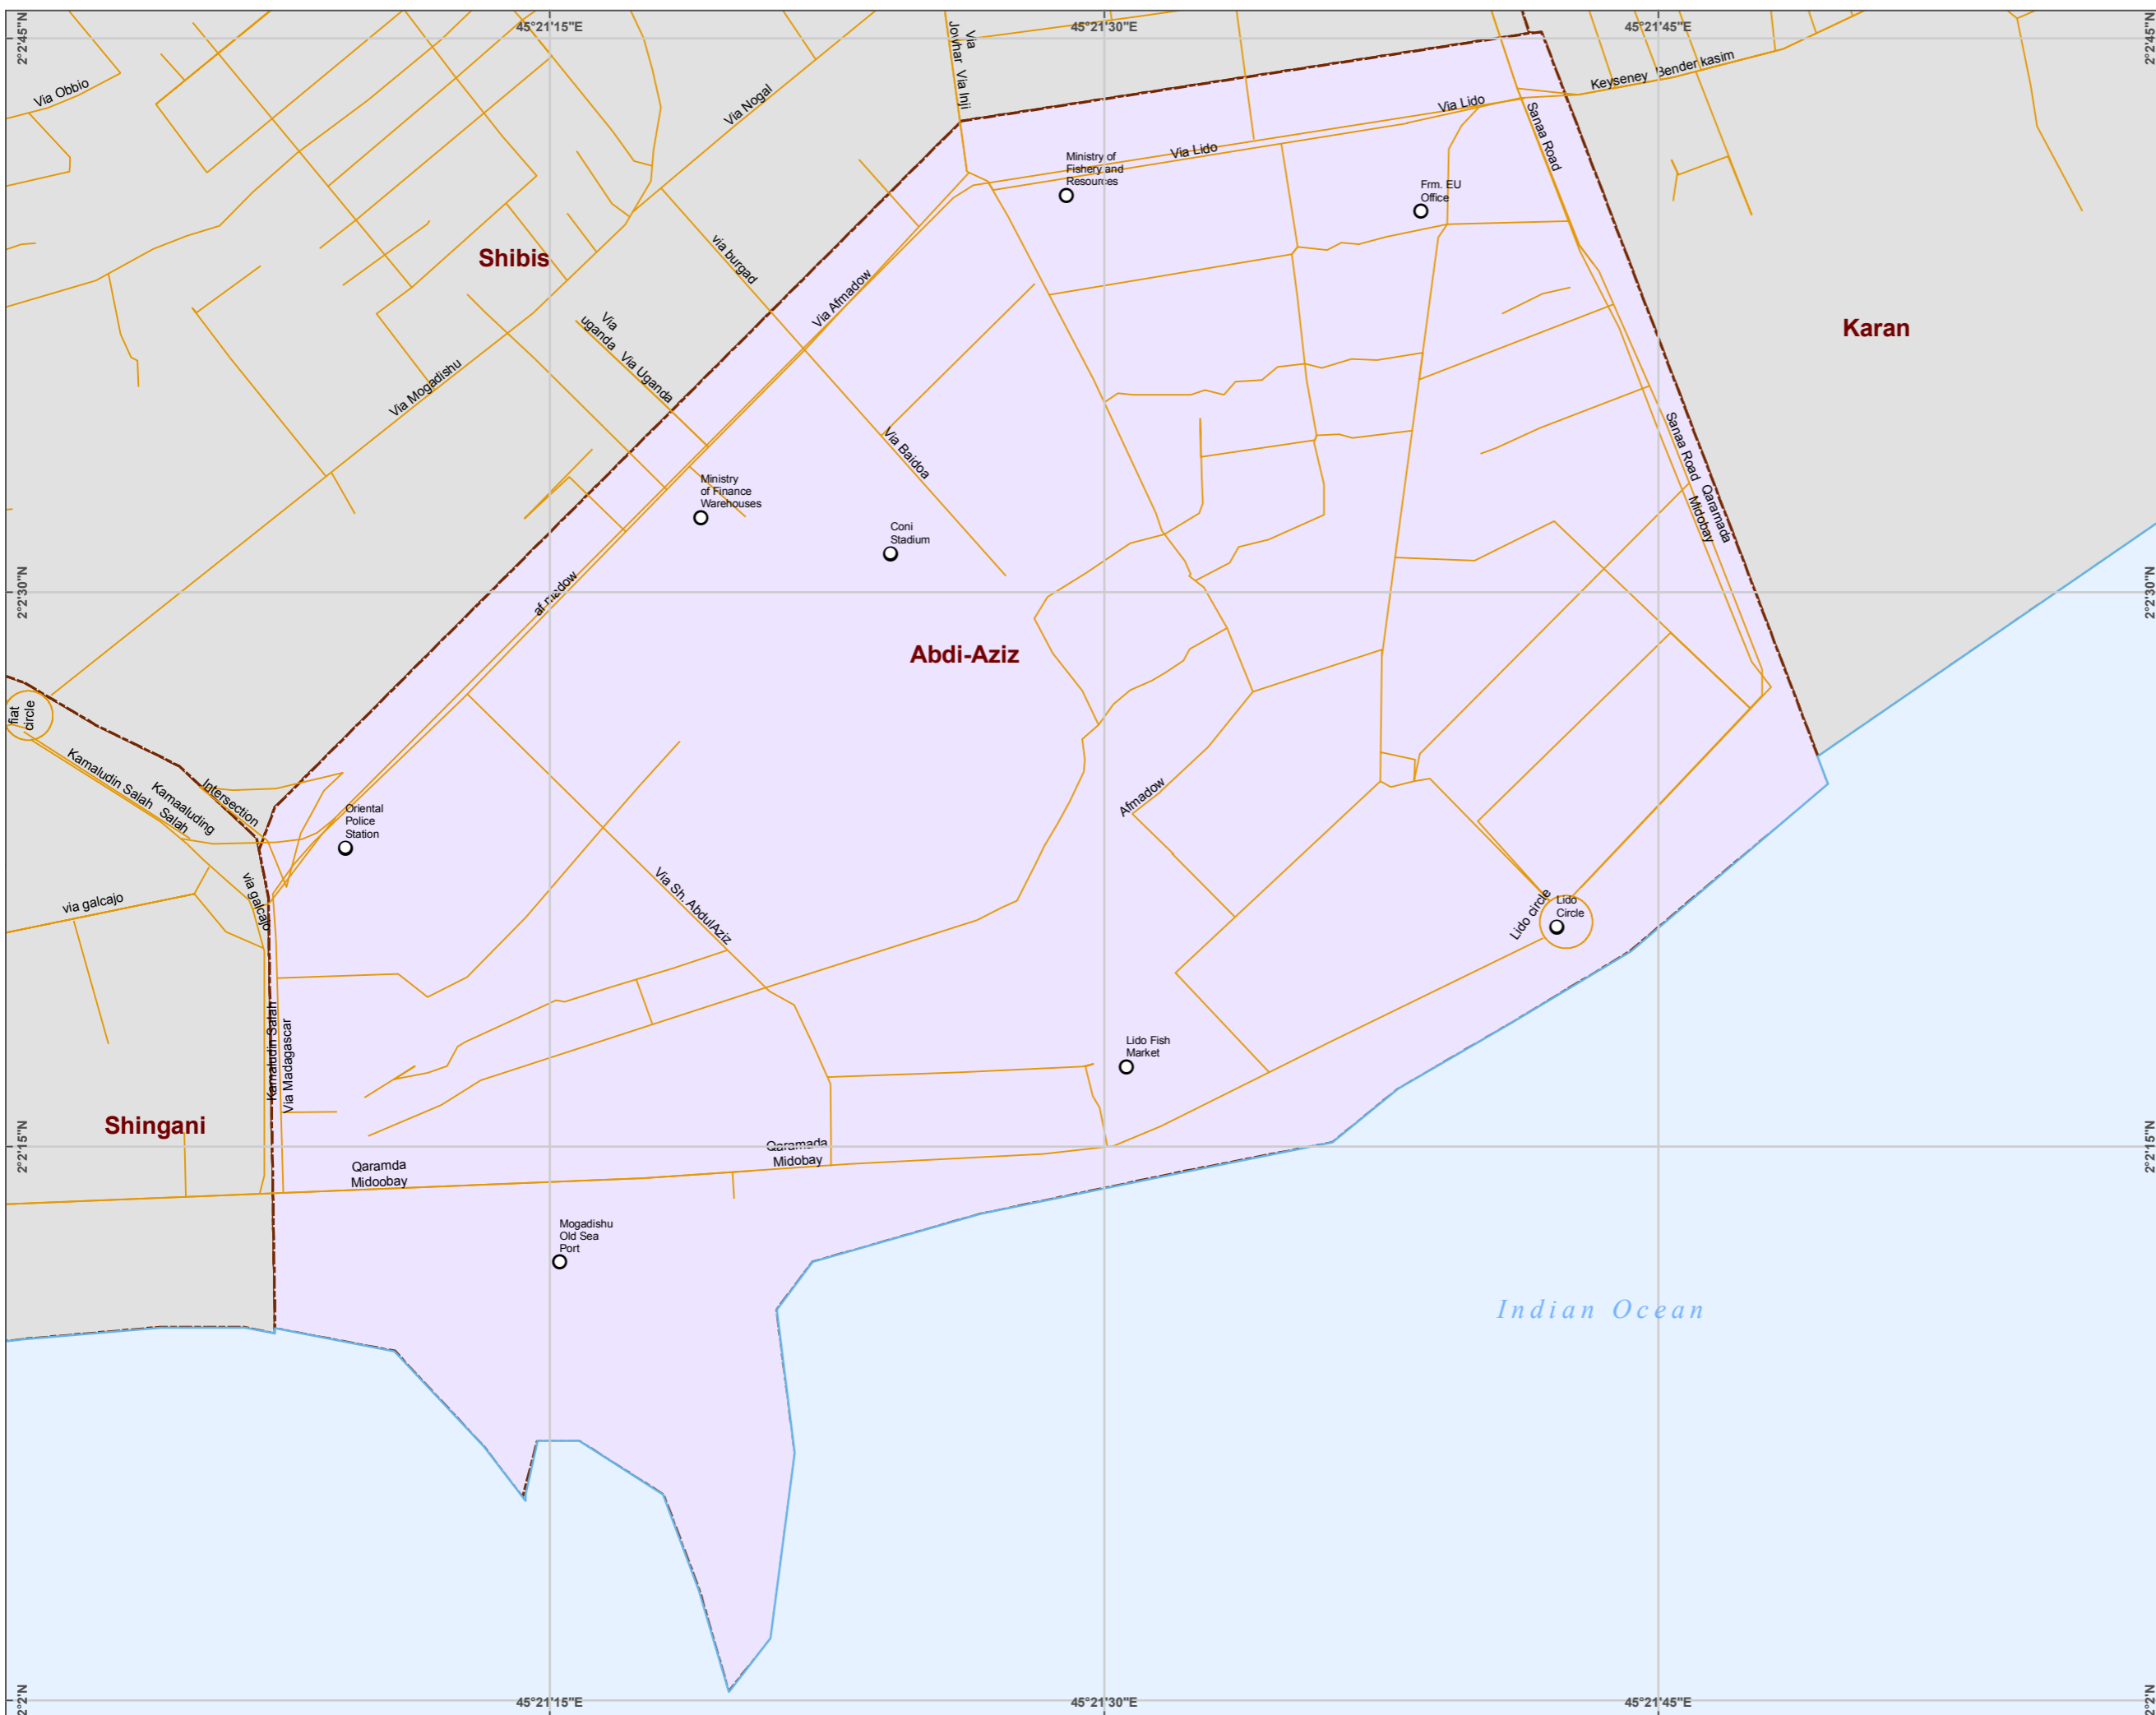

Banadir Region - Abdi Aziz District

Legend

- Landmark
- Road
- - - District boundary

Map Reference: 120220_OCHASom_Abdi Aziz_A3
Creation Date: 20/02/2012
Projection/Datum: Geographic/WGS 84
Web Resources: <http://www.unocha.org/somalia>
E-mail: ochasomaliainfo@un.org
Nominal Scale at A3 paper size: 1:5,200

Map data source(s):
 All Admin layers: UNDP Somalia (1998)
 Roads Network: UN HABITAT

Disclaimers:
 The designations employed and the presentation of material on this map do not imply the expression of any opinion whatsoever on the part of the Secretariat of the United Nations concerning the legal status of any country, territory, city or area or of its authorities, or concerning the delimitation of its frontiers or boundaries.