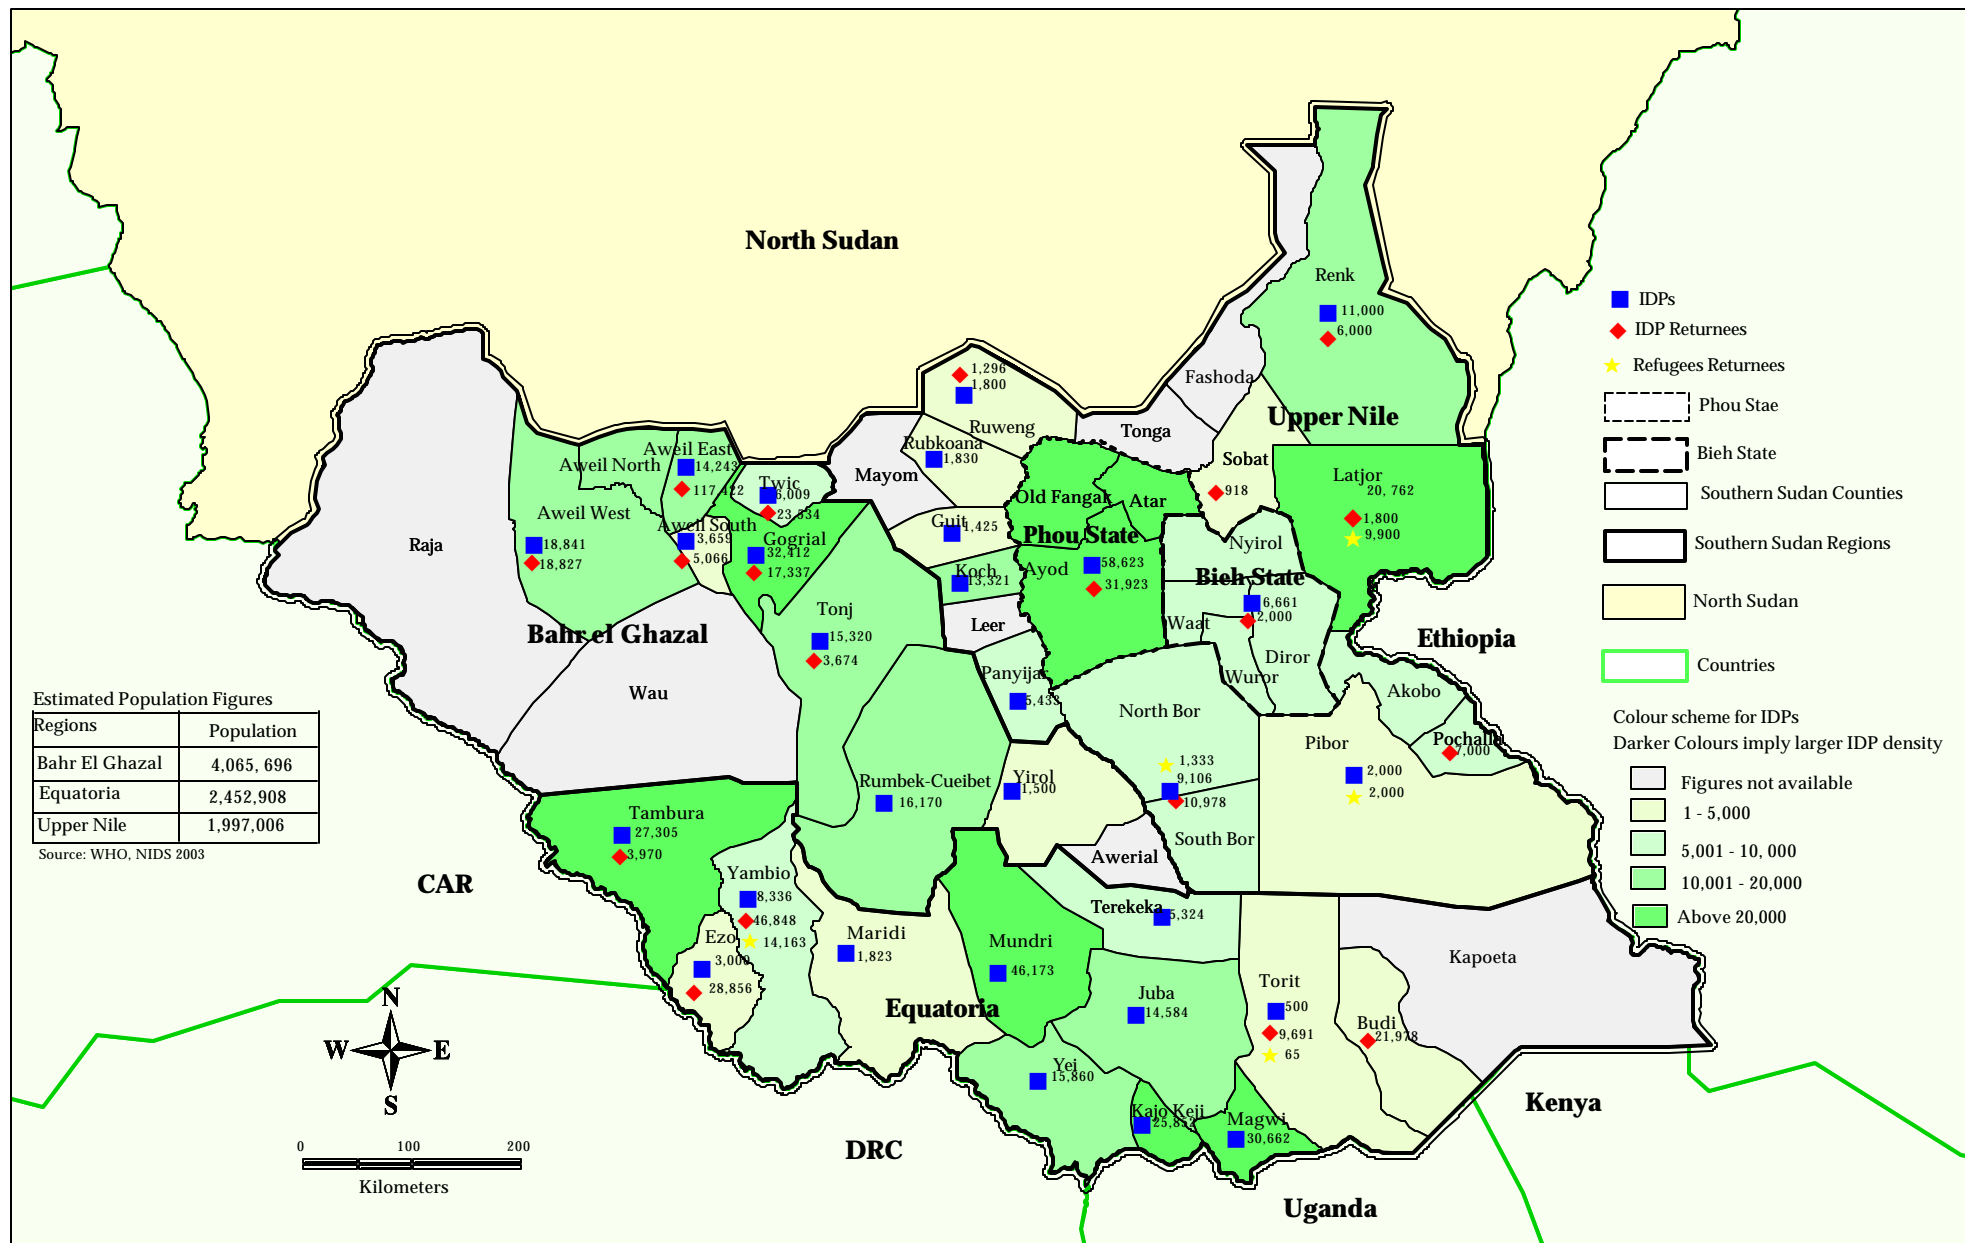

# STARBASE: DRAFT MAP OF IDP PRESENCE IN SOUTHERN SUDAN AS OF 30 MARCH 2004

Figures presented are based on the current available data and should be seen as indicative and not actual

These boundaries and names do not imply official UN endorsement (Source: WFP/TSU Loki)

This map does not include figures for GoS locations in the south