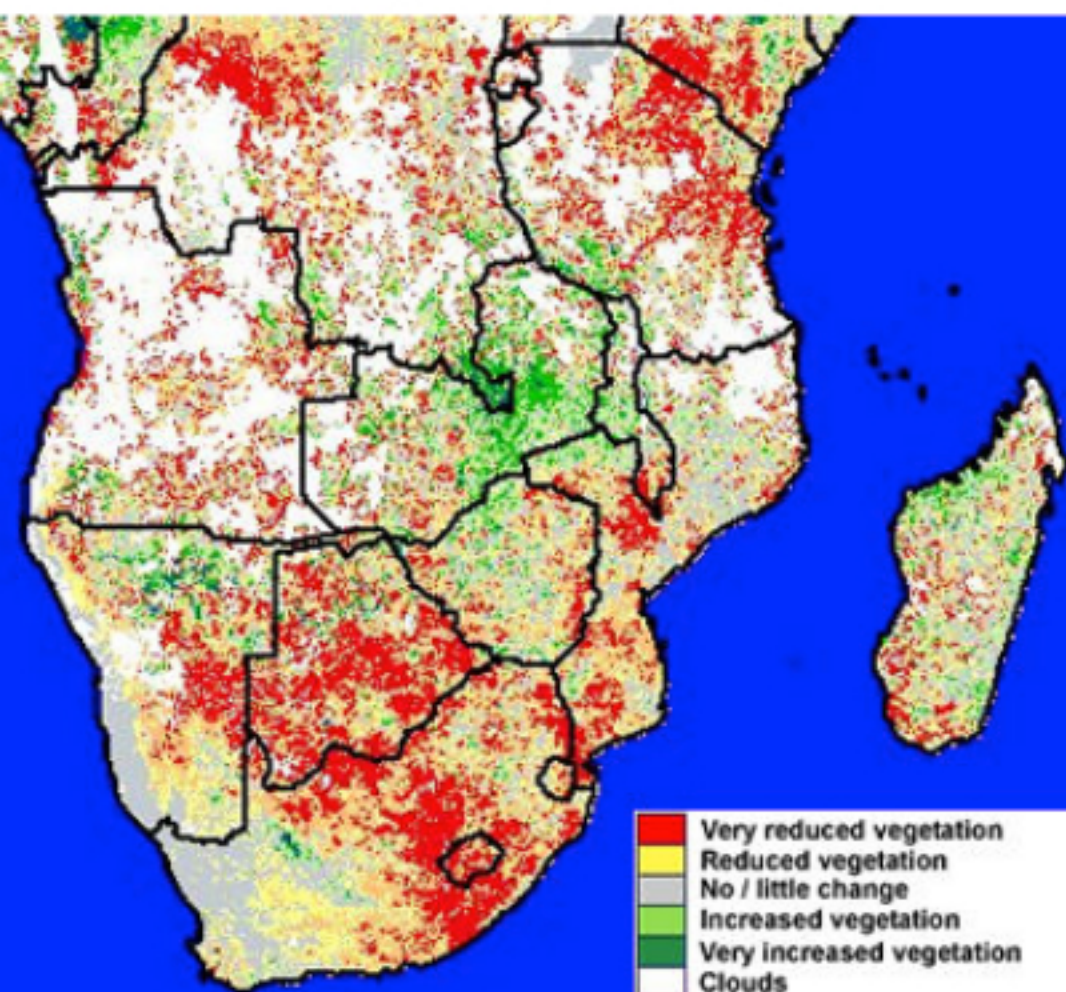

State of vegetation (NDVI) January 2004

January 2004, state of vegetation (NDVI) compared to short-term average: 1995-1999