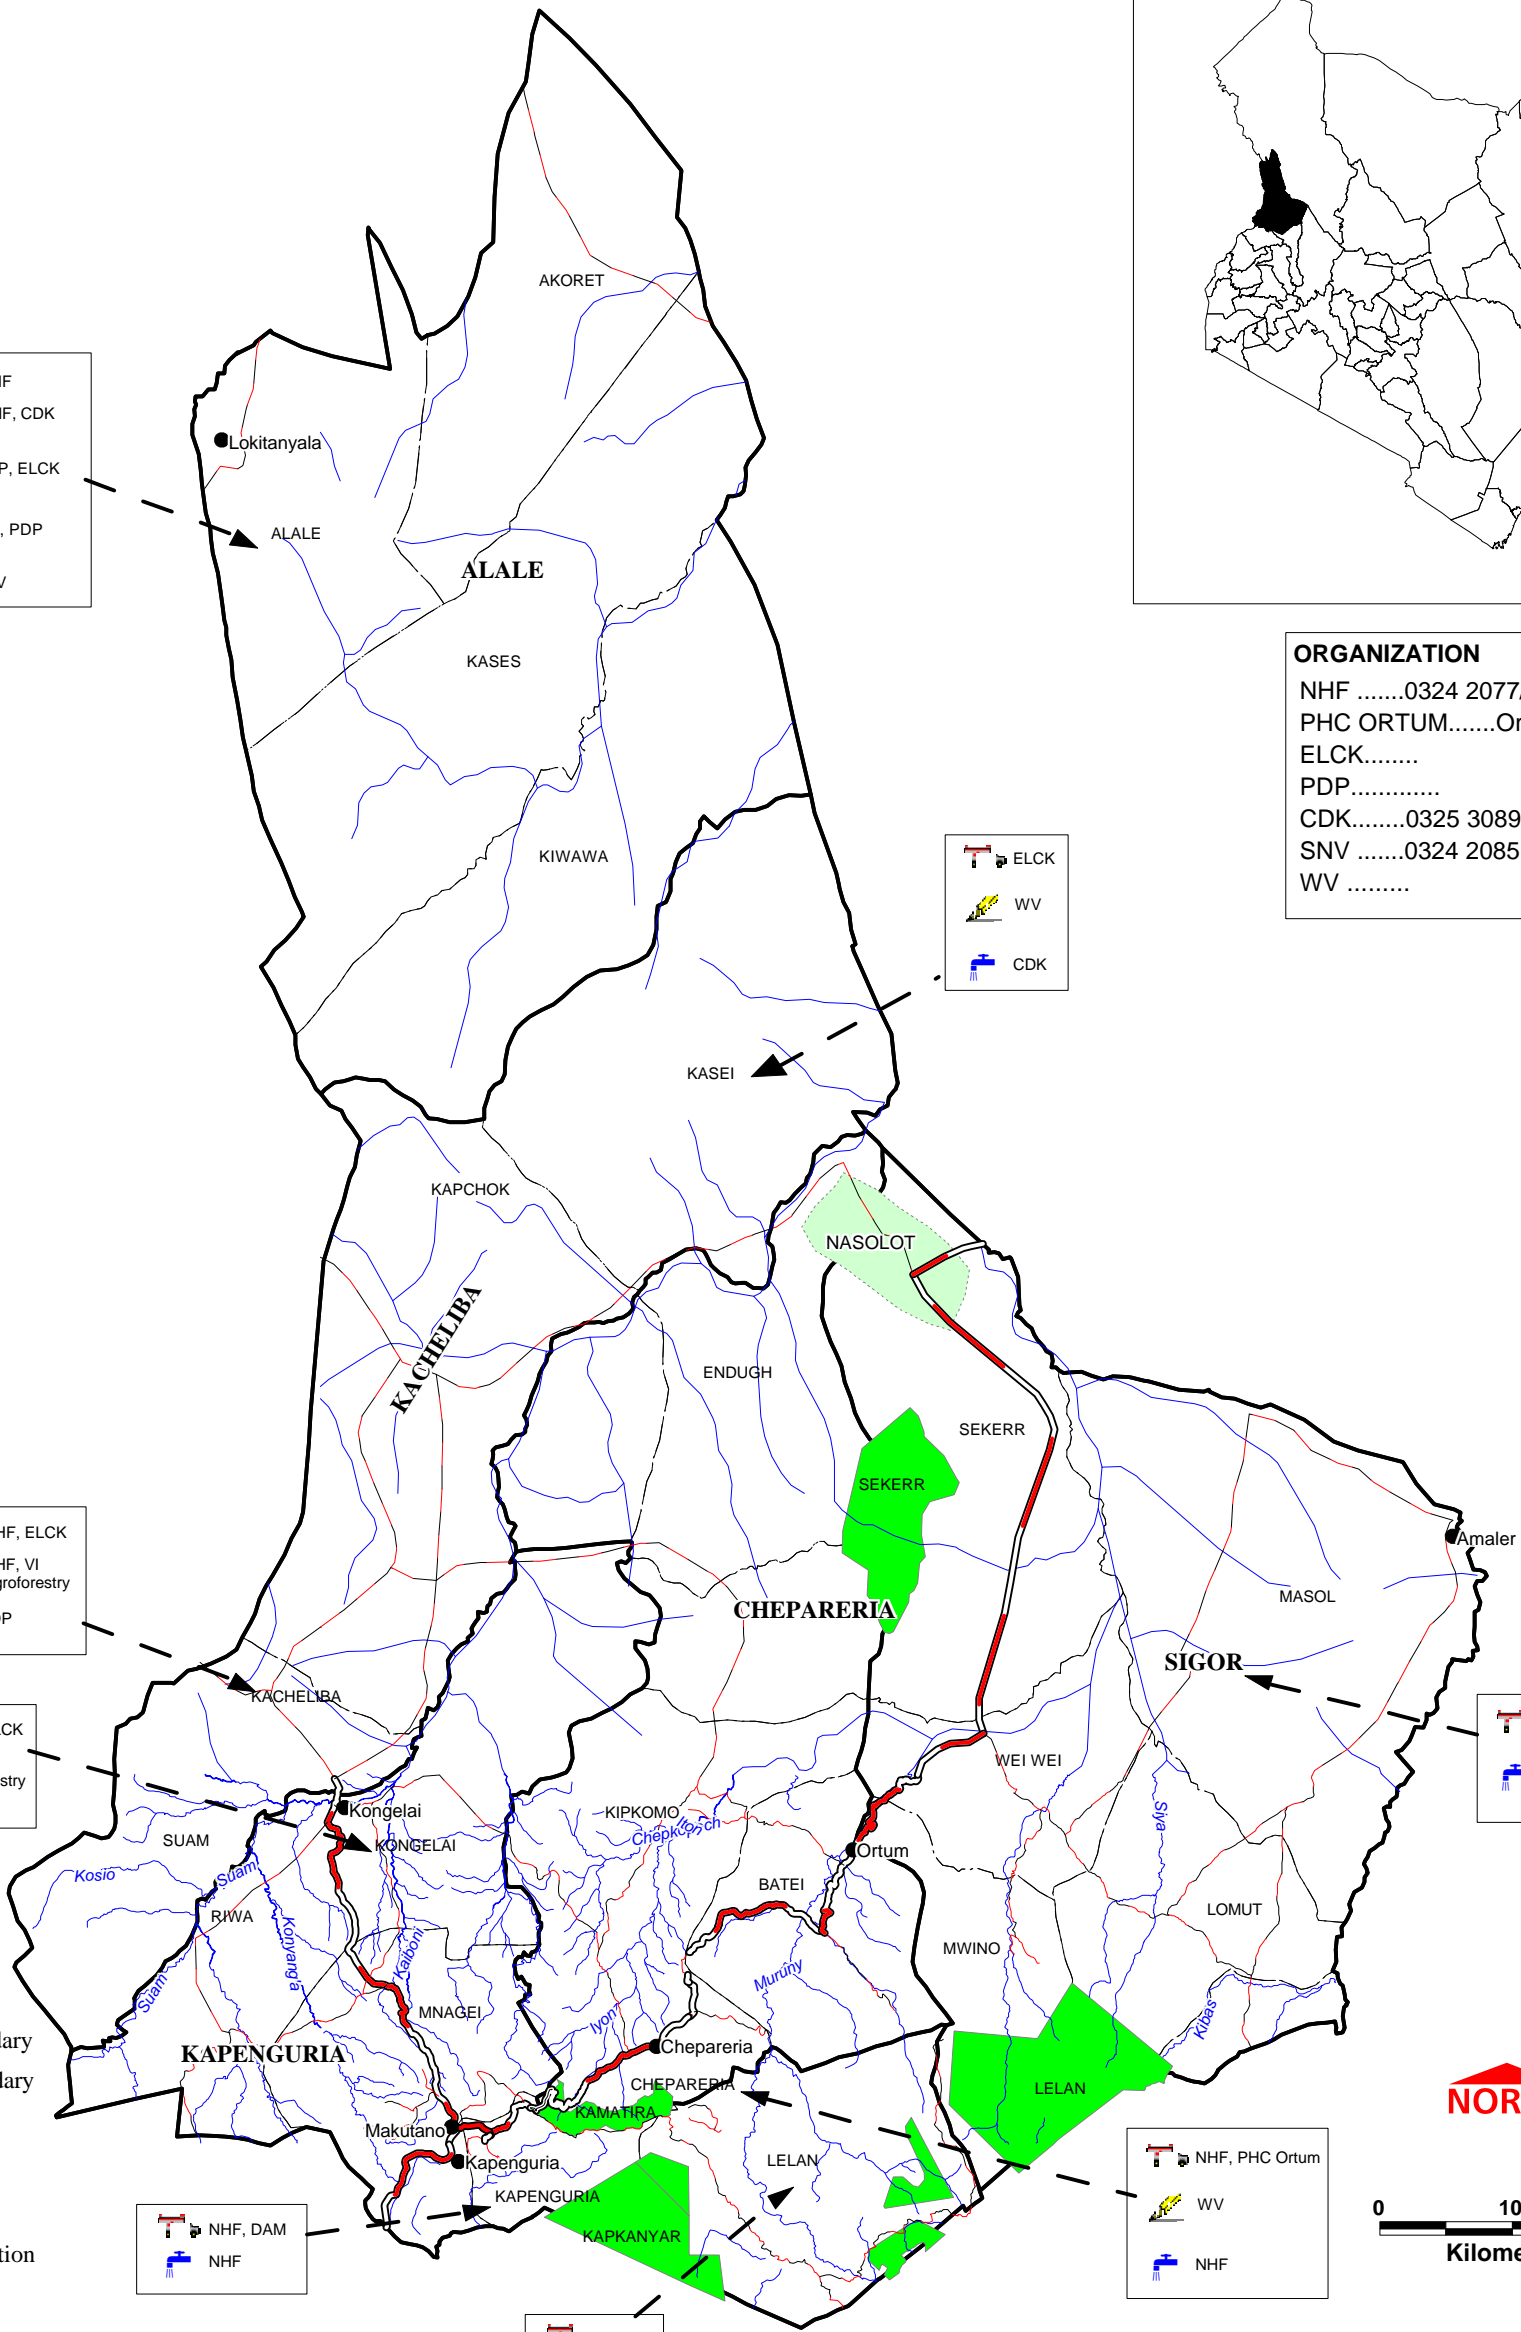

# WEST POKOT DISTRICT

- NHF
- NHF, CDK
- PDP, ELCK
- WV, PDP
- SNV

ORGANIZATION	CONTACT
NHF	.....0324 2077/2084
PHC ORTUM	.....Ortum 8
ELCK	.....
PDP	.....
CDK	.....0325 30899
SNV	.....0324 20851
WV	.....

- ELCK
- WV
- CDK

- NHF, ELCK
- NHF, VI Agroforestry
- PDP

- NHF, ELCK
- NHF, VI Agroforestry AIC

- NHF, PHC Ortum, ELCK
- NHF, VI Agroforestry

- NHF, DAM
- NHF

- ELCK
- NHF

- NHF, PHC Ortum
- WV
- NHF

## LEGEND

- Major Roads
- Minor Roads
- Division Boundary
- Location Boundary
- Towns
- Parks
- Forested
- Health & Nutrition
- Education
- Livestock
- Water & Sanitation
- Agriculture
- Food Distribution
- Others (Specify)

The boundaries and names shown on this map do not imply official endorsement or acceptance by the United Nations