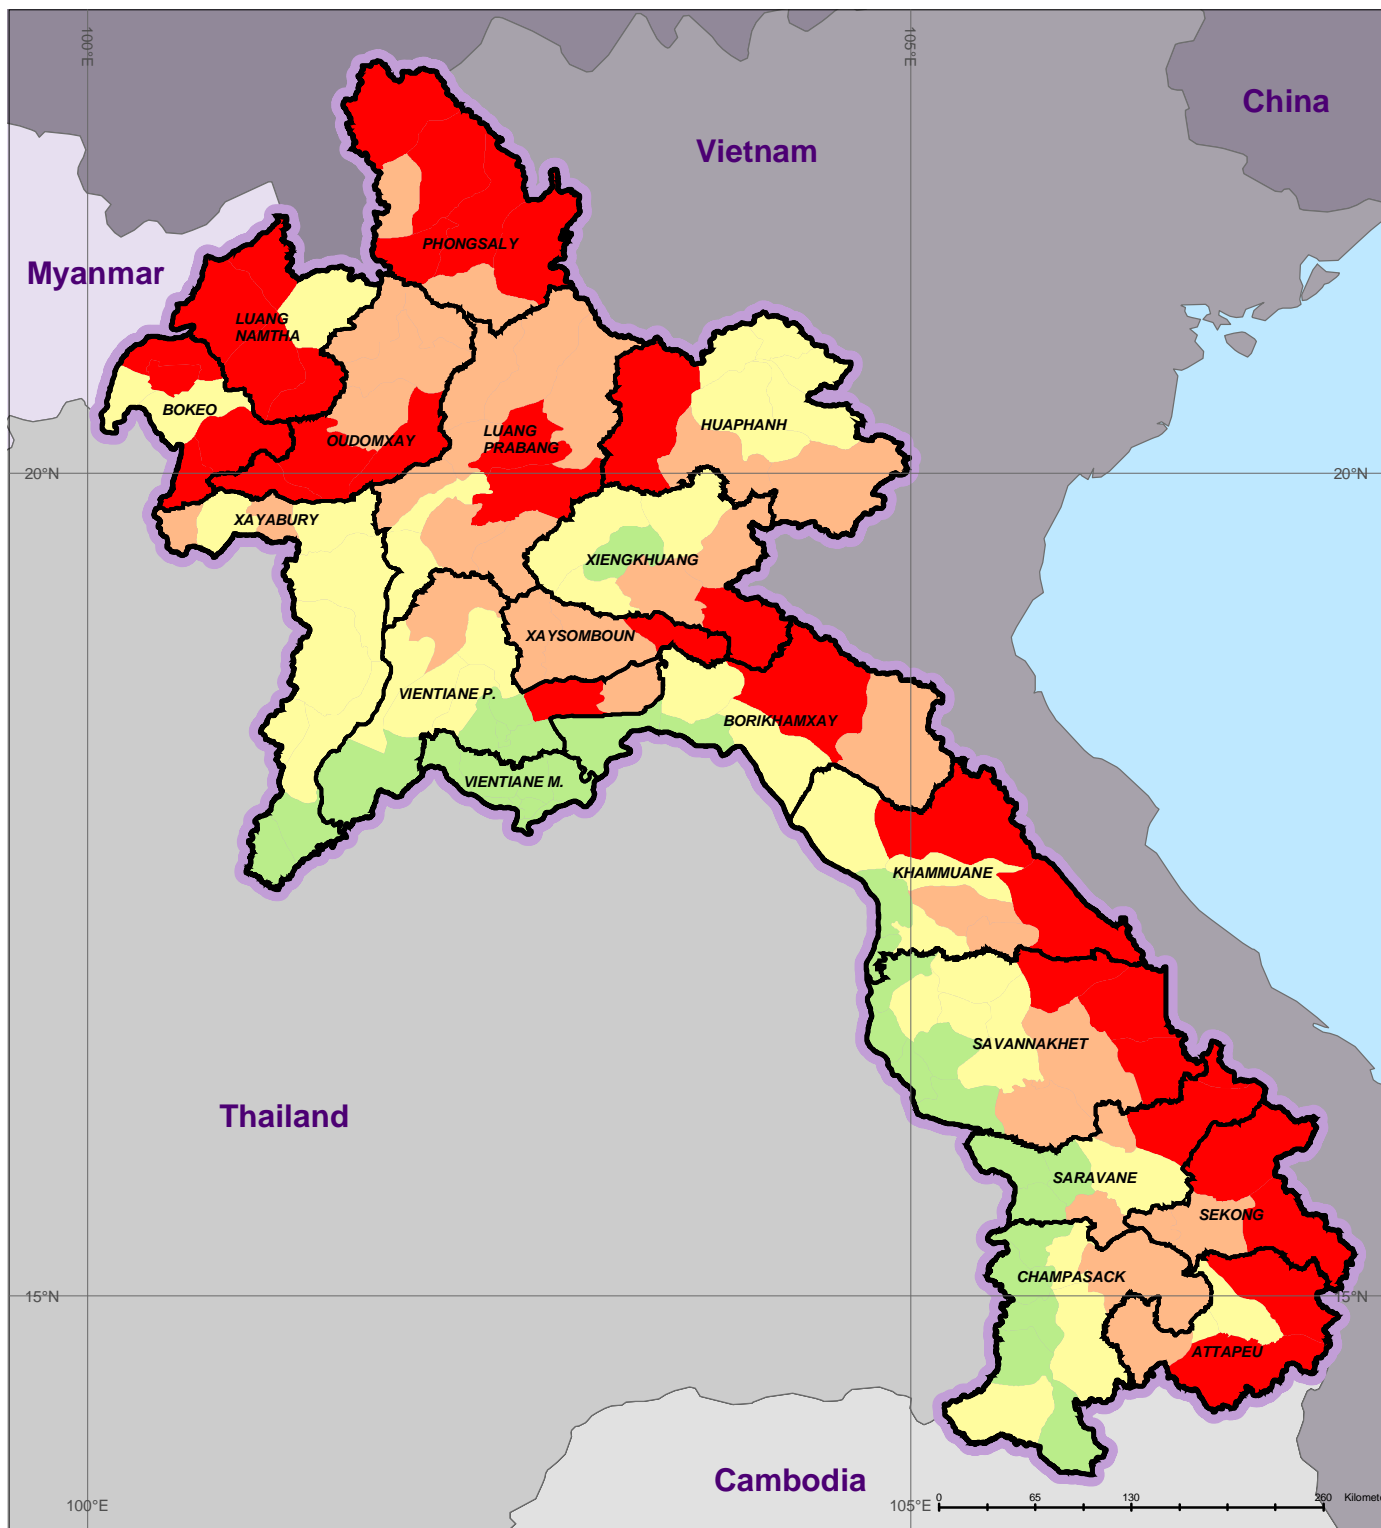

Lao PDR: WFP Vulnerability Analysis (142 Districts)

Legend

Vulnerability Index

- Very Vulnerable
- Vulnerable
- Medium
- Better Off

Map Produced by VAM-Unit Lao PDR 2003
Vulnerability Analyses undertaken by
VAM Unit - 2001

Spatial Files from Global Discovery Digital
Mapping by Europa Technology LTD 2001,
ESRI World Data 2002, in-country files from
the National Geographic Department

Geographic Coordinate System
North American Datum 1927