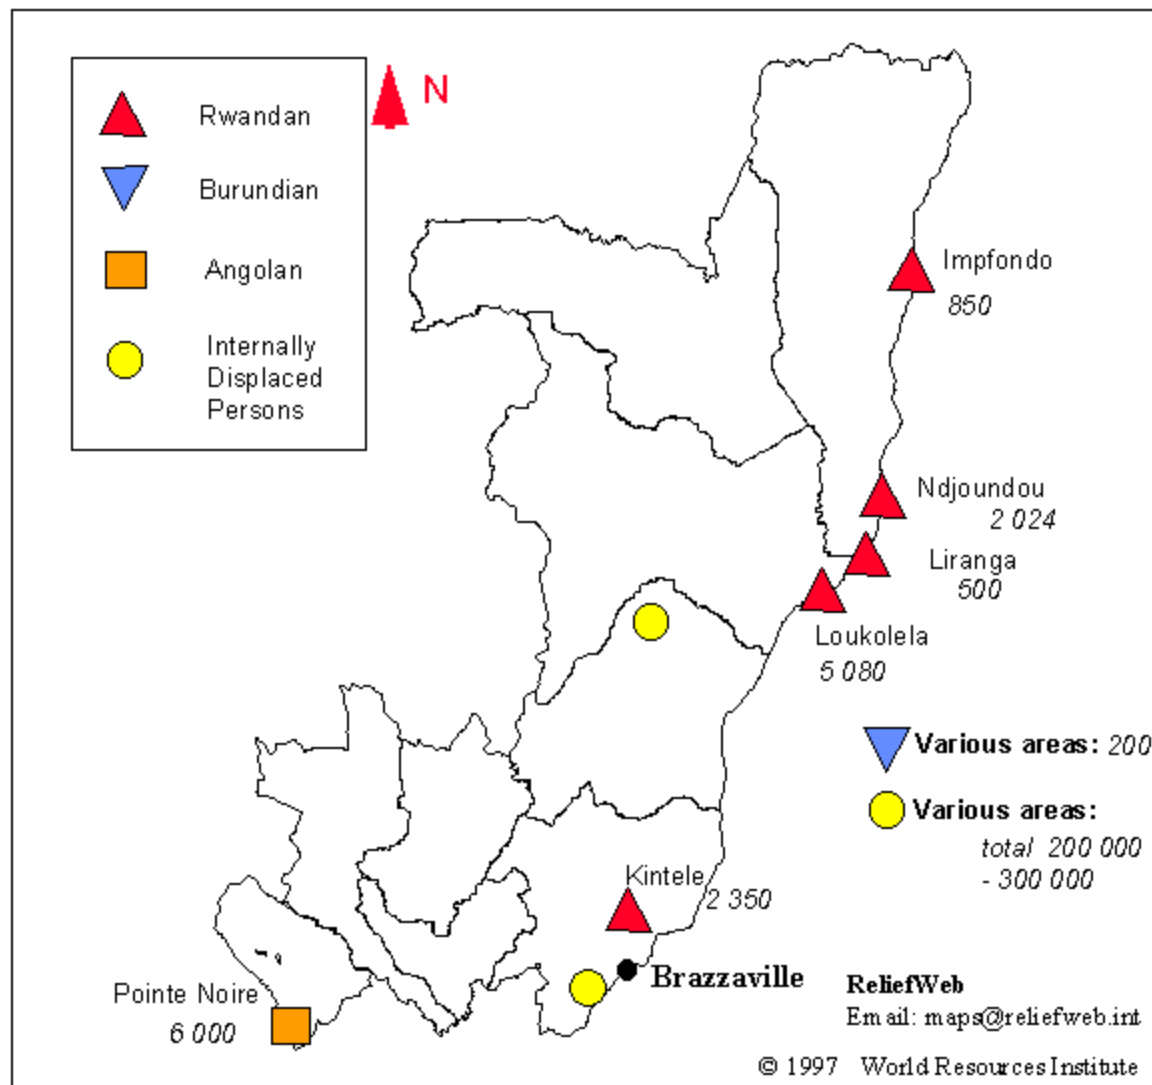

# Refugees and IDPs in the Republic of Congo

As of 1 Feb 1998

The boundaries and names shown and the designations used on this map do not imply official endorsement or acceptance by the United Nations. These maps may be freely distributed. If more current information is available, please update the maps and return them to ReliefWeb for posting.