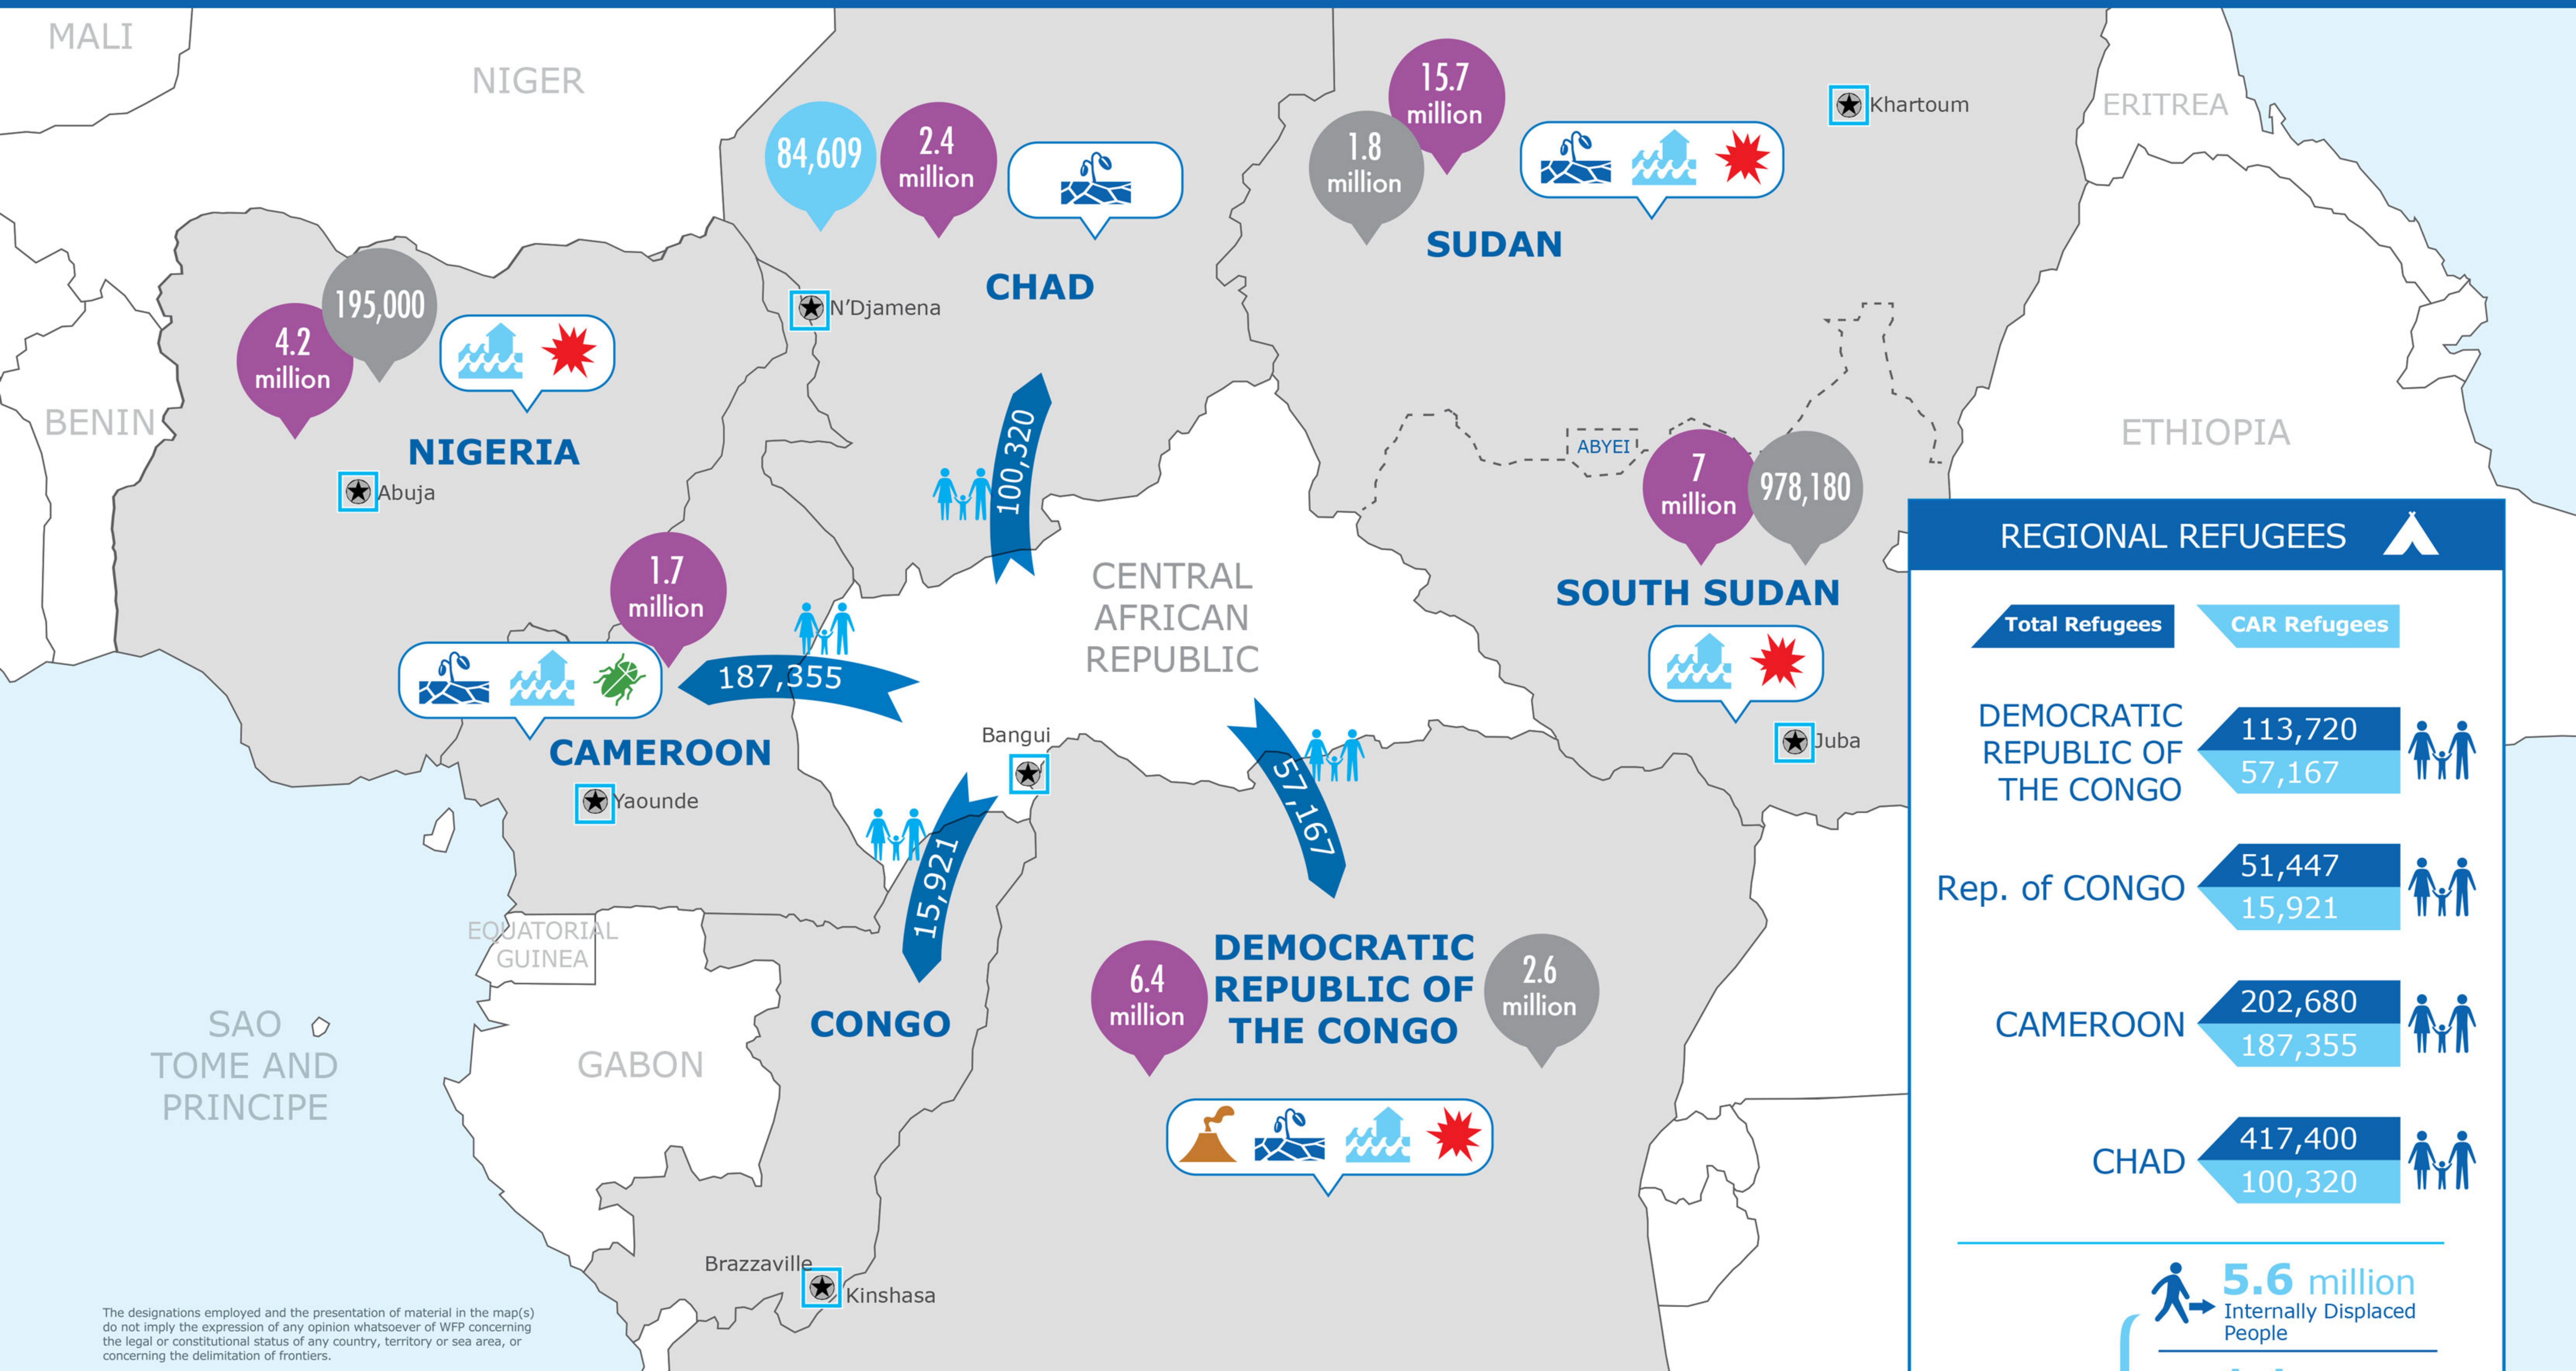

Regional Impact of the Central African Republic (C.A.R.) Crisis

Refugees fleeing from violence - a complex regional emergency

The designations employed and the presentation of material in the map(s) do not imply the expression of any opinion whatsoever of WFP concerning the legal or constitutional status of any country, territory or sea area, or concerning the delimitation of frontiers.

REGIONAL REFUGEES

Country	Total Refugees	CAR Refugees
DEMOCRATIC REPUBLIC OF THE CONGO	113,720	57,167
Rep. of CONGO	51,447	15,921
CAMEROON	202,680	187,355
CHAD	417,400	100,320

TOTAL REGION

- 5.6 million Internally Displaced People
- 1.1 million Refugees
- 360,000 from C.A.R.
- 37.5 million At risk of Food Insecurity

- Conflict
- Flood
- Drought
- Volcano
- Locust
- National Capital
- Country Office
- International Boundaries
- Undetermined Boundaries
- Abyei Region

Data Sources: OCHA, UNHCR, IOM, IPCInfo, WFP

Date Created: 16 May 2014 (figures as of 10 May)
 Contact: wfp.opscen@wfp.org
 Website: www.wfp.org