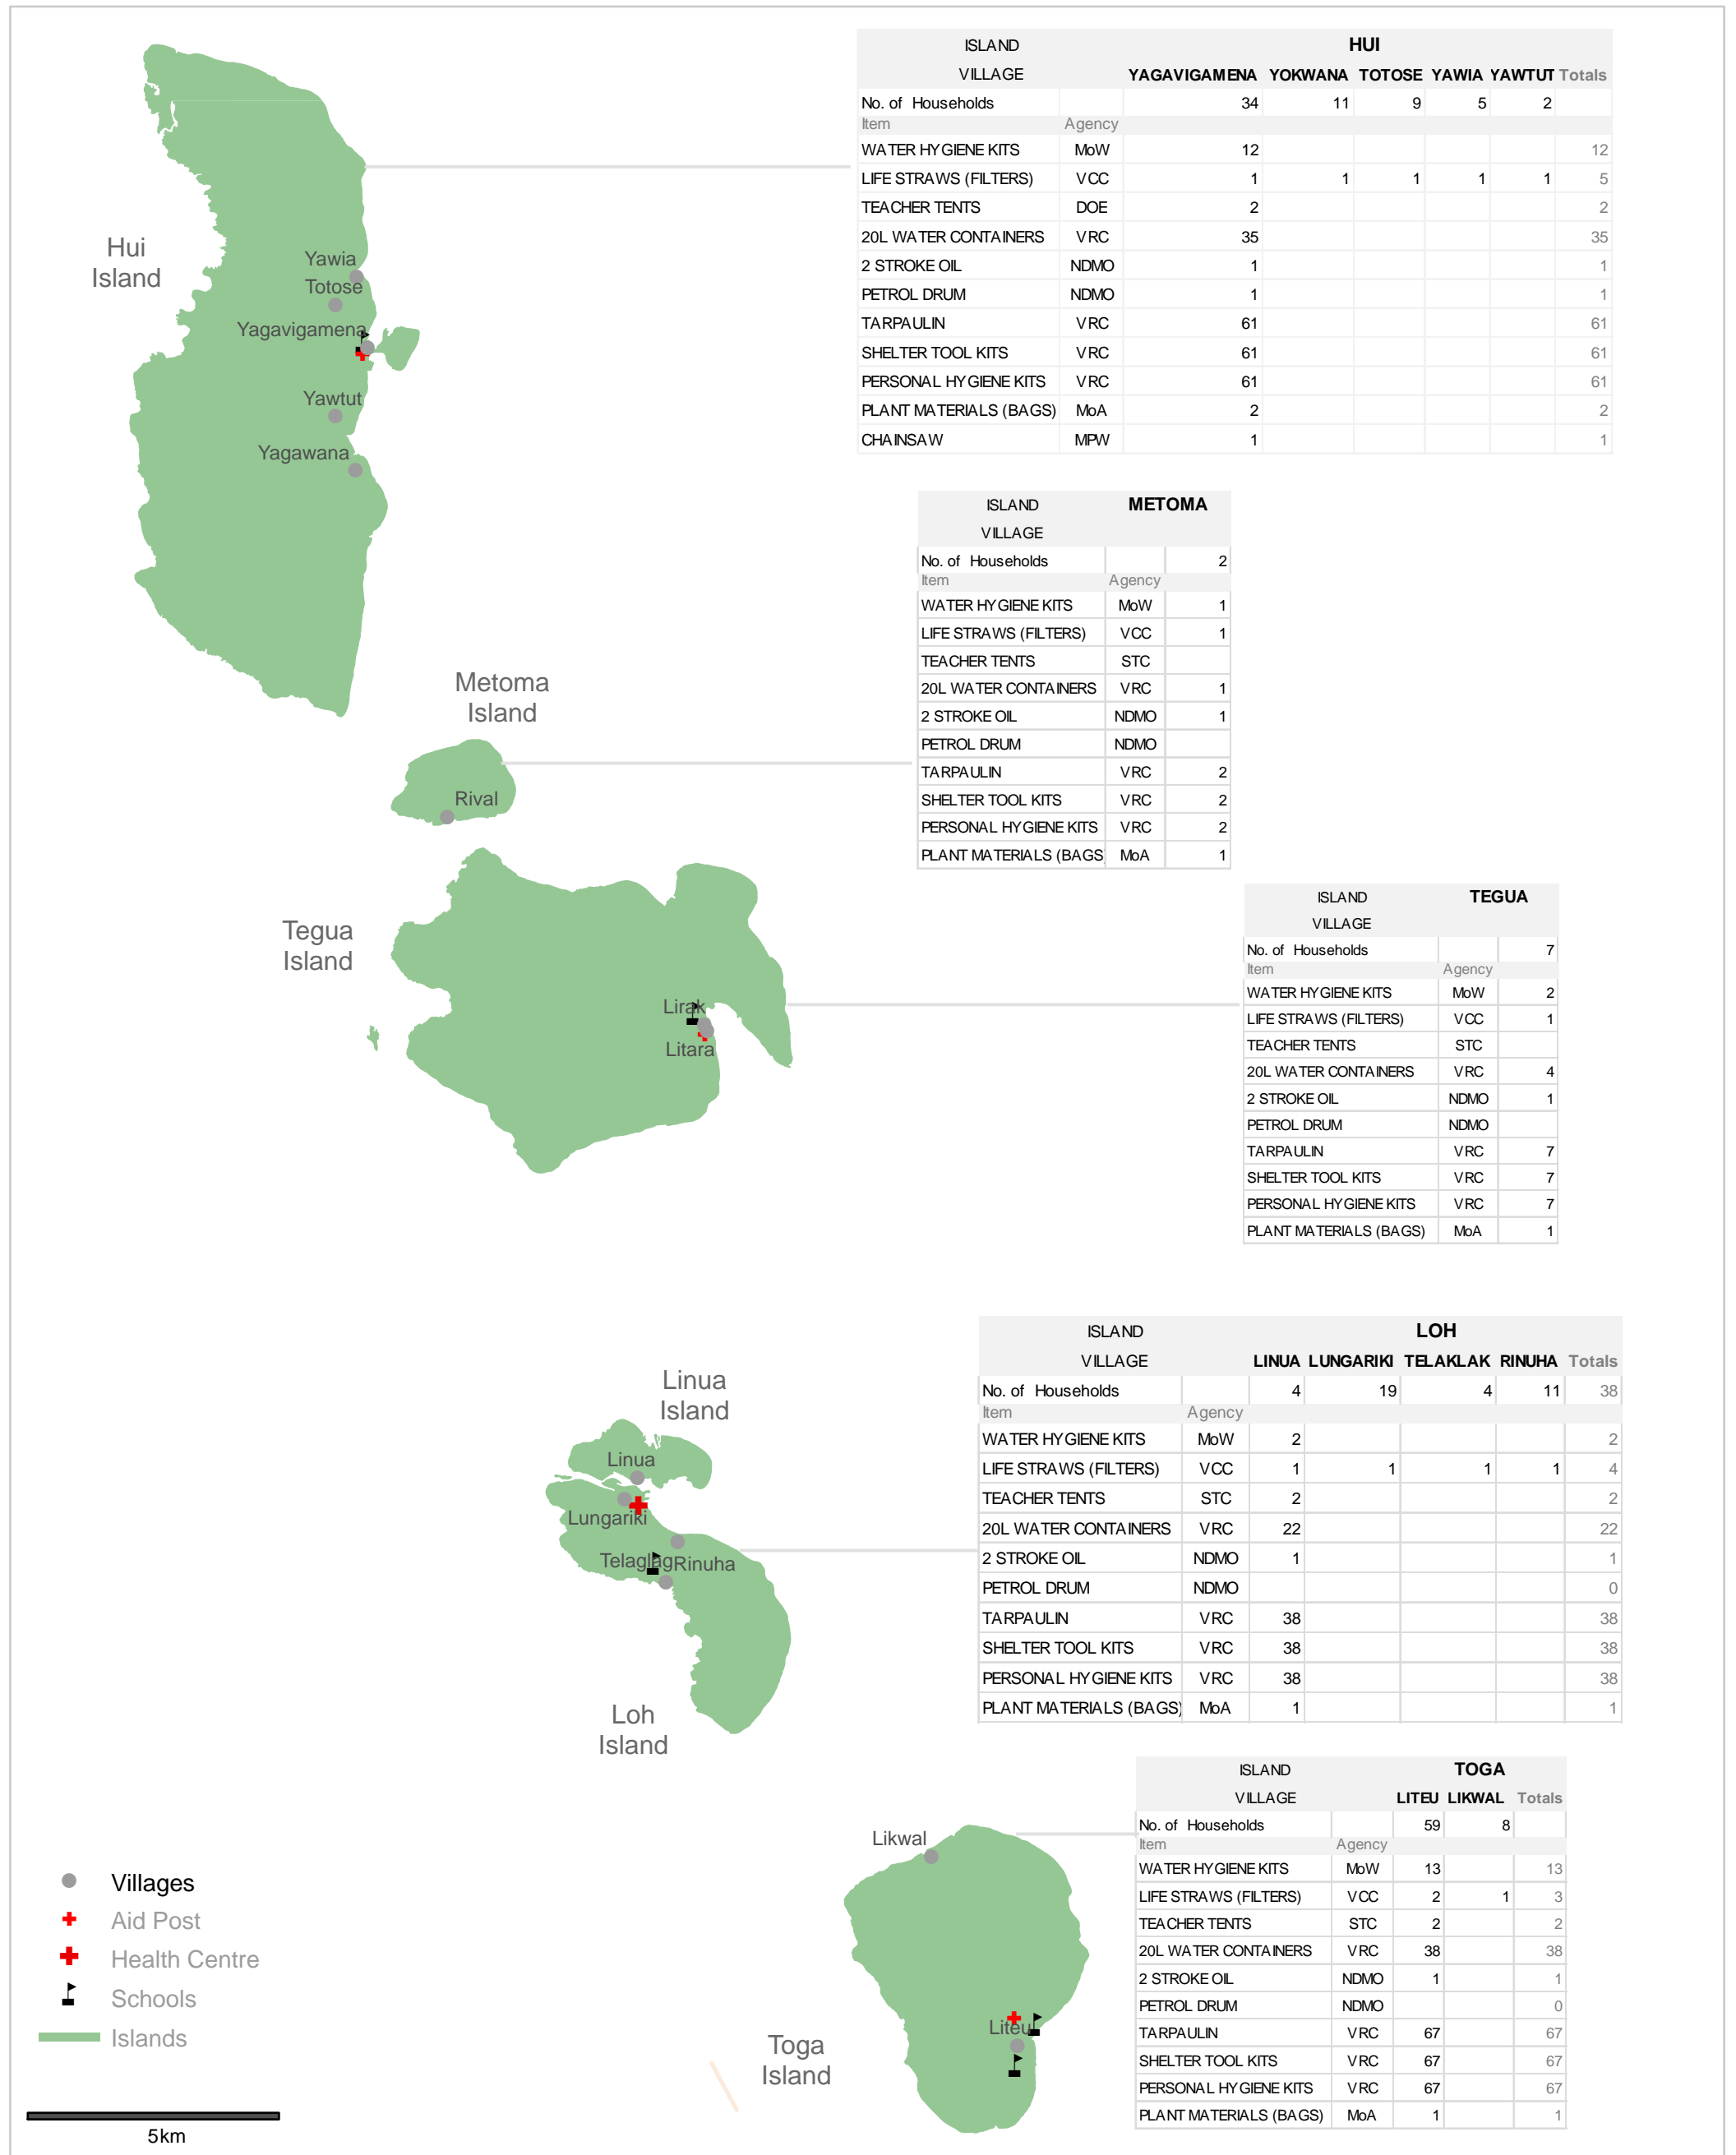

Tropical Cyclone Donna Relief Distribution

Torres Island Group: Relief Supply Distribution Plan (Phase 2)

Data Sources:
 Vanuatu National Disaster Management Office (NDMO)
 9:00am 16 May 2017

The information in this map is from a range of sources. The NDMO takes no responsibility for the accuracy of the information provided.