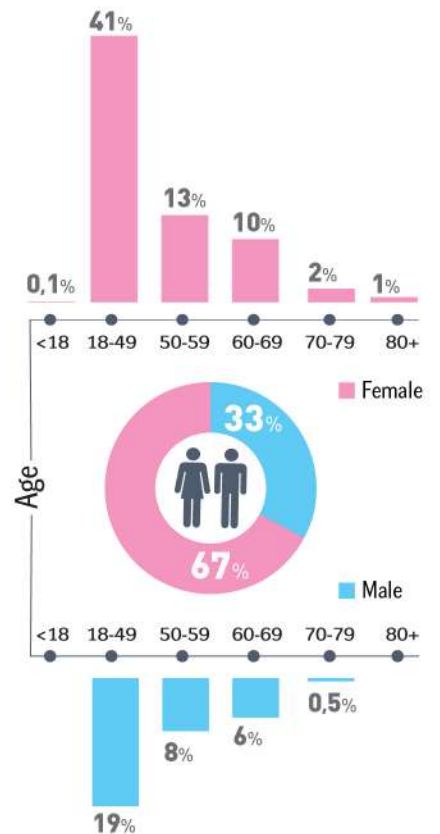

HOTLINE STATISTICS

0 800 309 110

FEBRUARY 2021

NUMBER OF CALLERS:

1 397

NUMBER OF APPEALS:

1 930

Regional distribution

Types of consultations

Gender disaggregation

Subject of appeals

Representatives of vulnerable groups