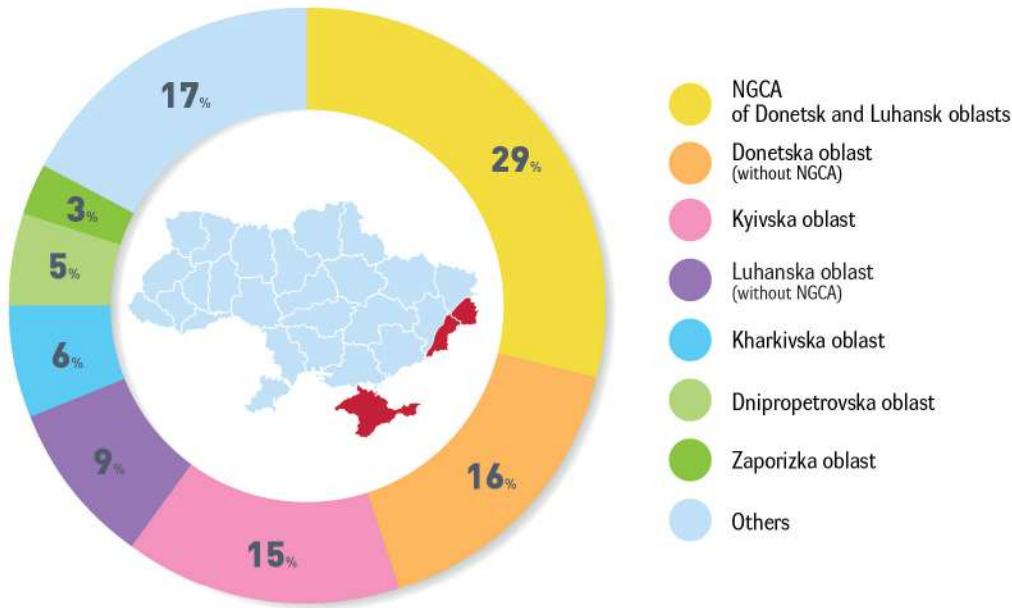

HOTLINE STATISTICS

0 800 309 110

FEBRUARY 2021

NUMBER OF CALLERS:

1 397

NUMBER OF APPEALS:

1 930

Regional distribution

Types of consultations

Gender disaggregation

Subject of appeals

Representatives of vulnerable groups