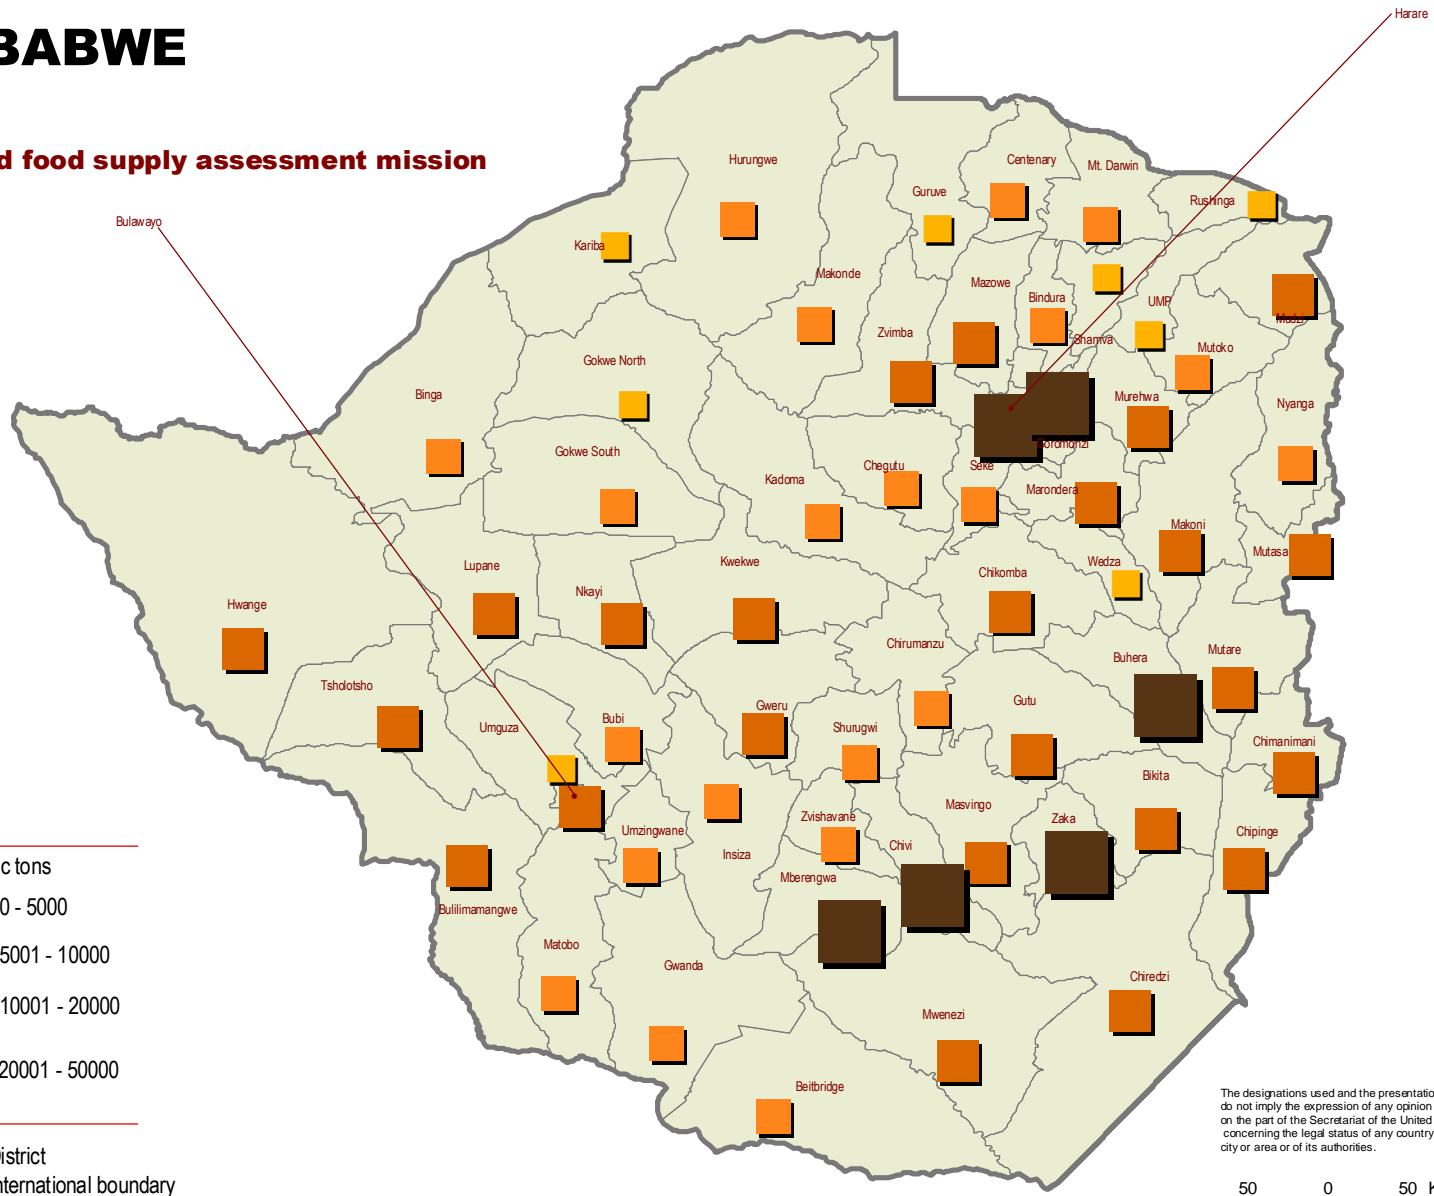

ZIMBABWE

July 2003

Crop and food supply assessment mission

LEGEND

Need in metric tons

50 0 50 Kilometers

Cereal need in May 2002 per districts