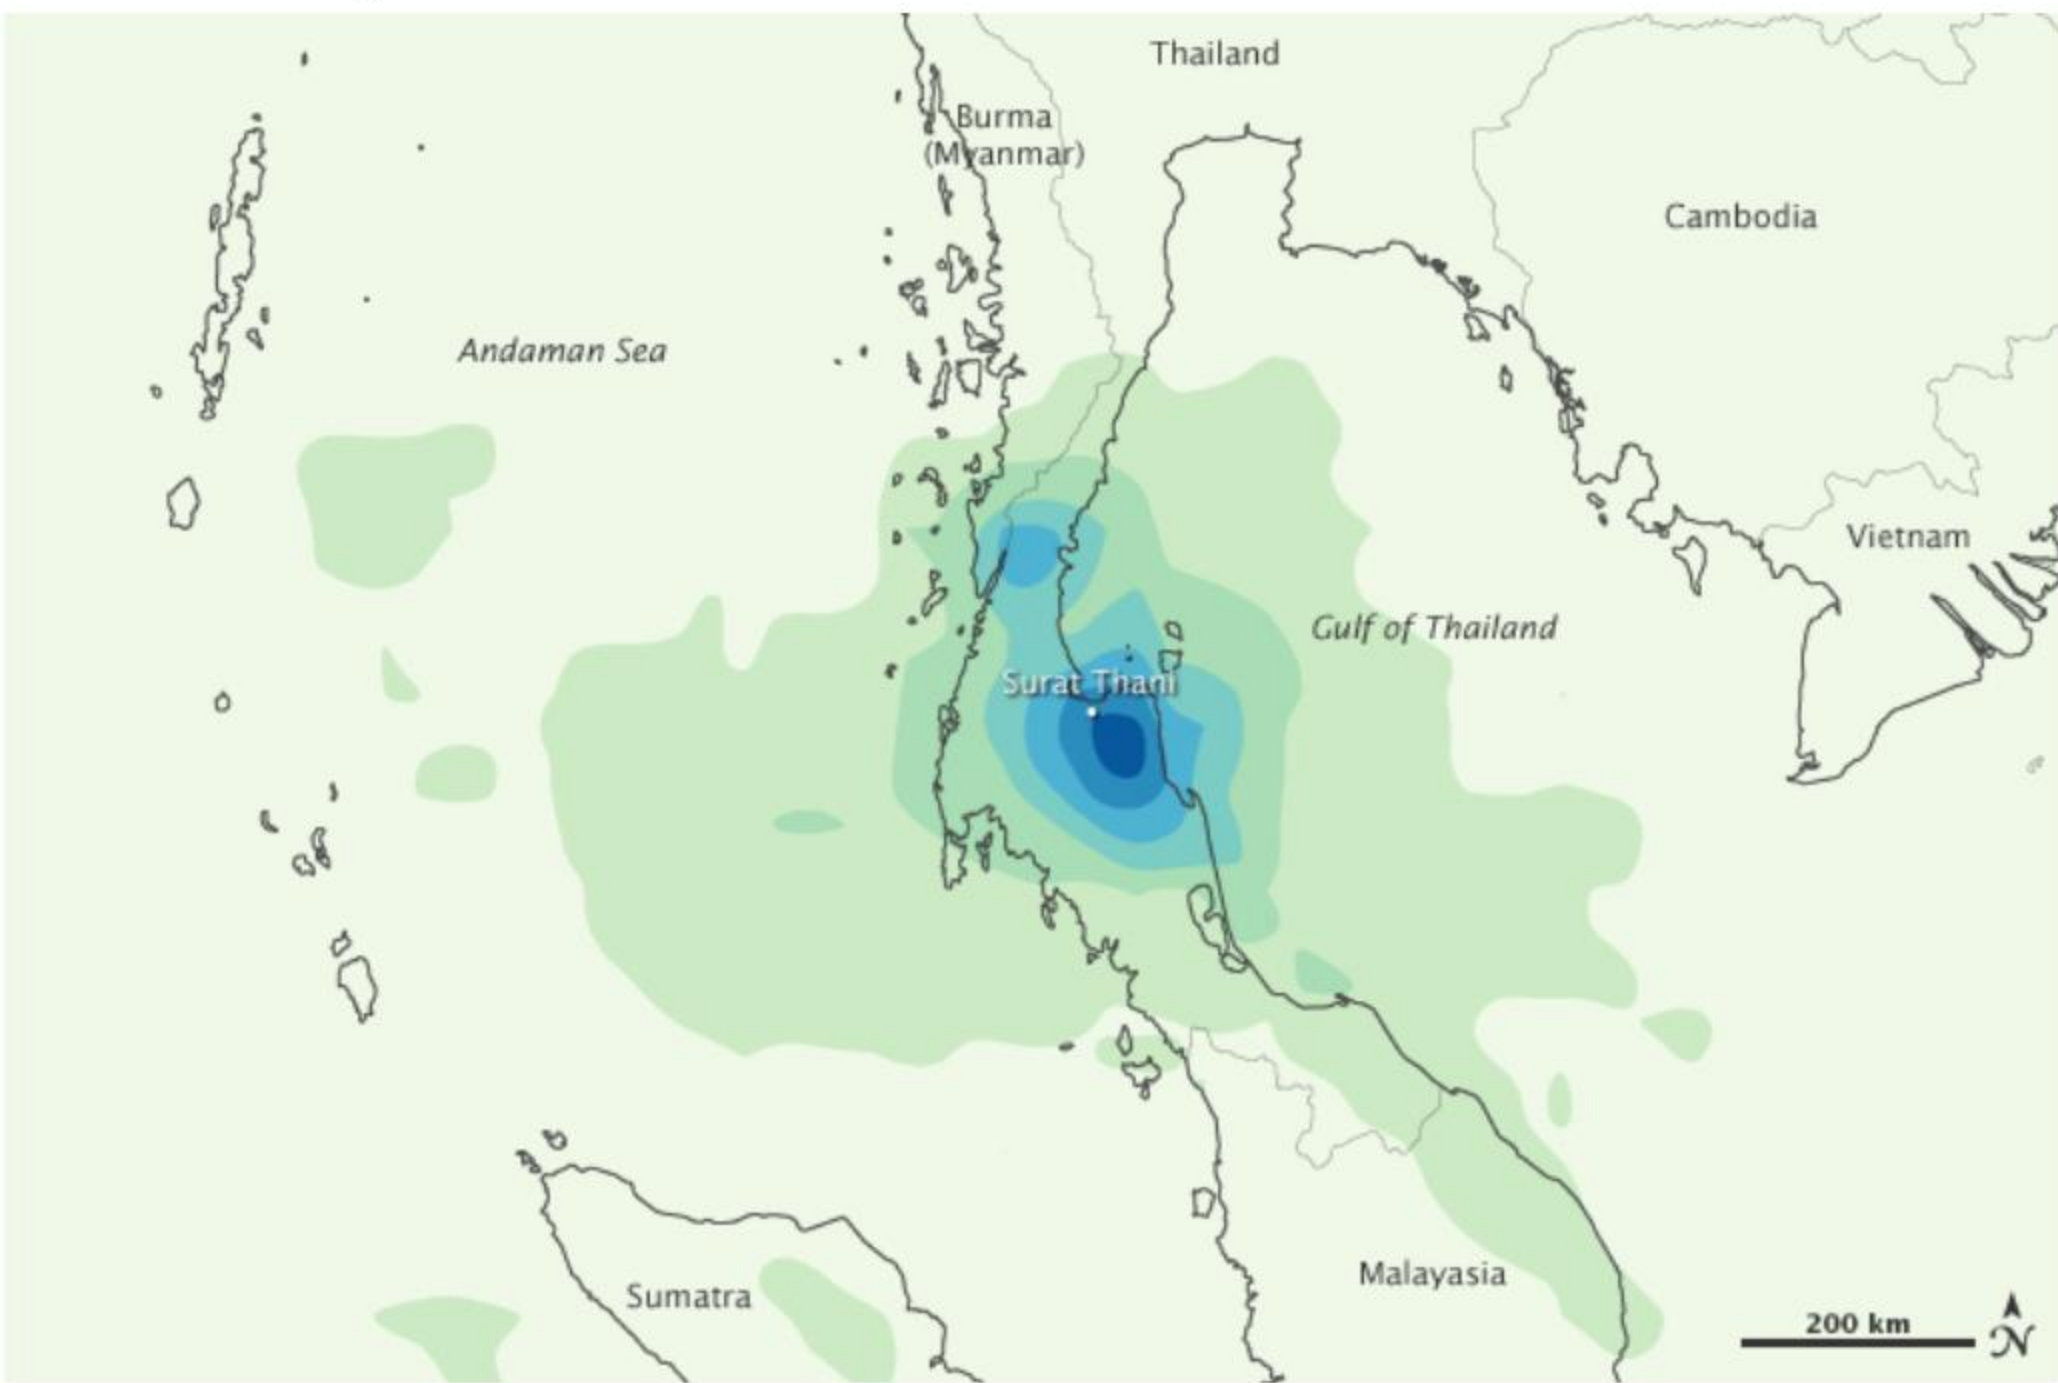

# Unseasonal Heavy Rain Floods Thailand

**Total Rainfall (mm)**

≤200 400 600 800 1000 ≥1200