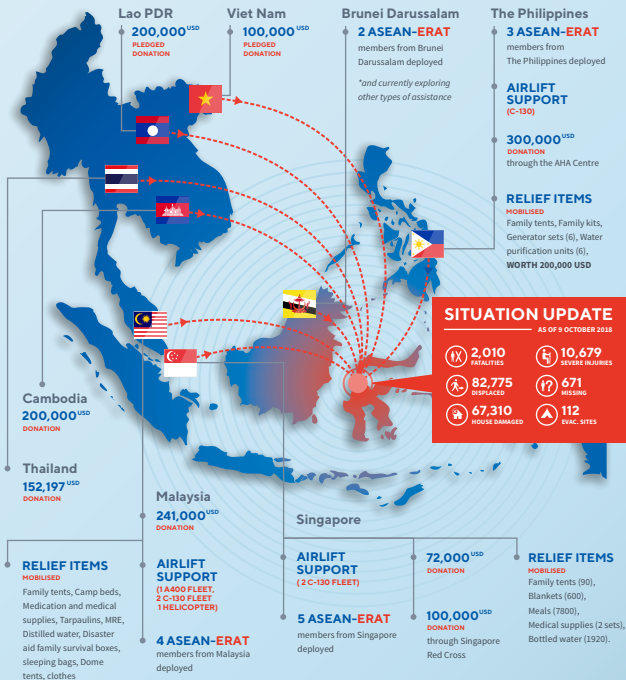

# ASEAN MEMBER STATES' RESPONSE TO CENTRAL SULAWESI EARTHQUAKE

more info : <https://ahacentre.org/sulawesi>