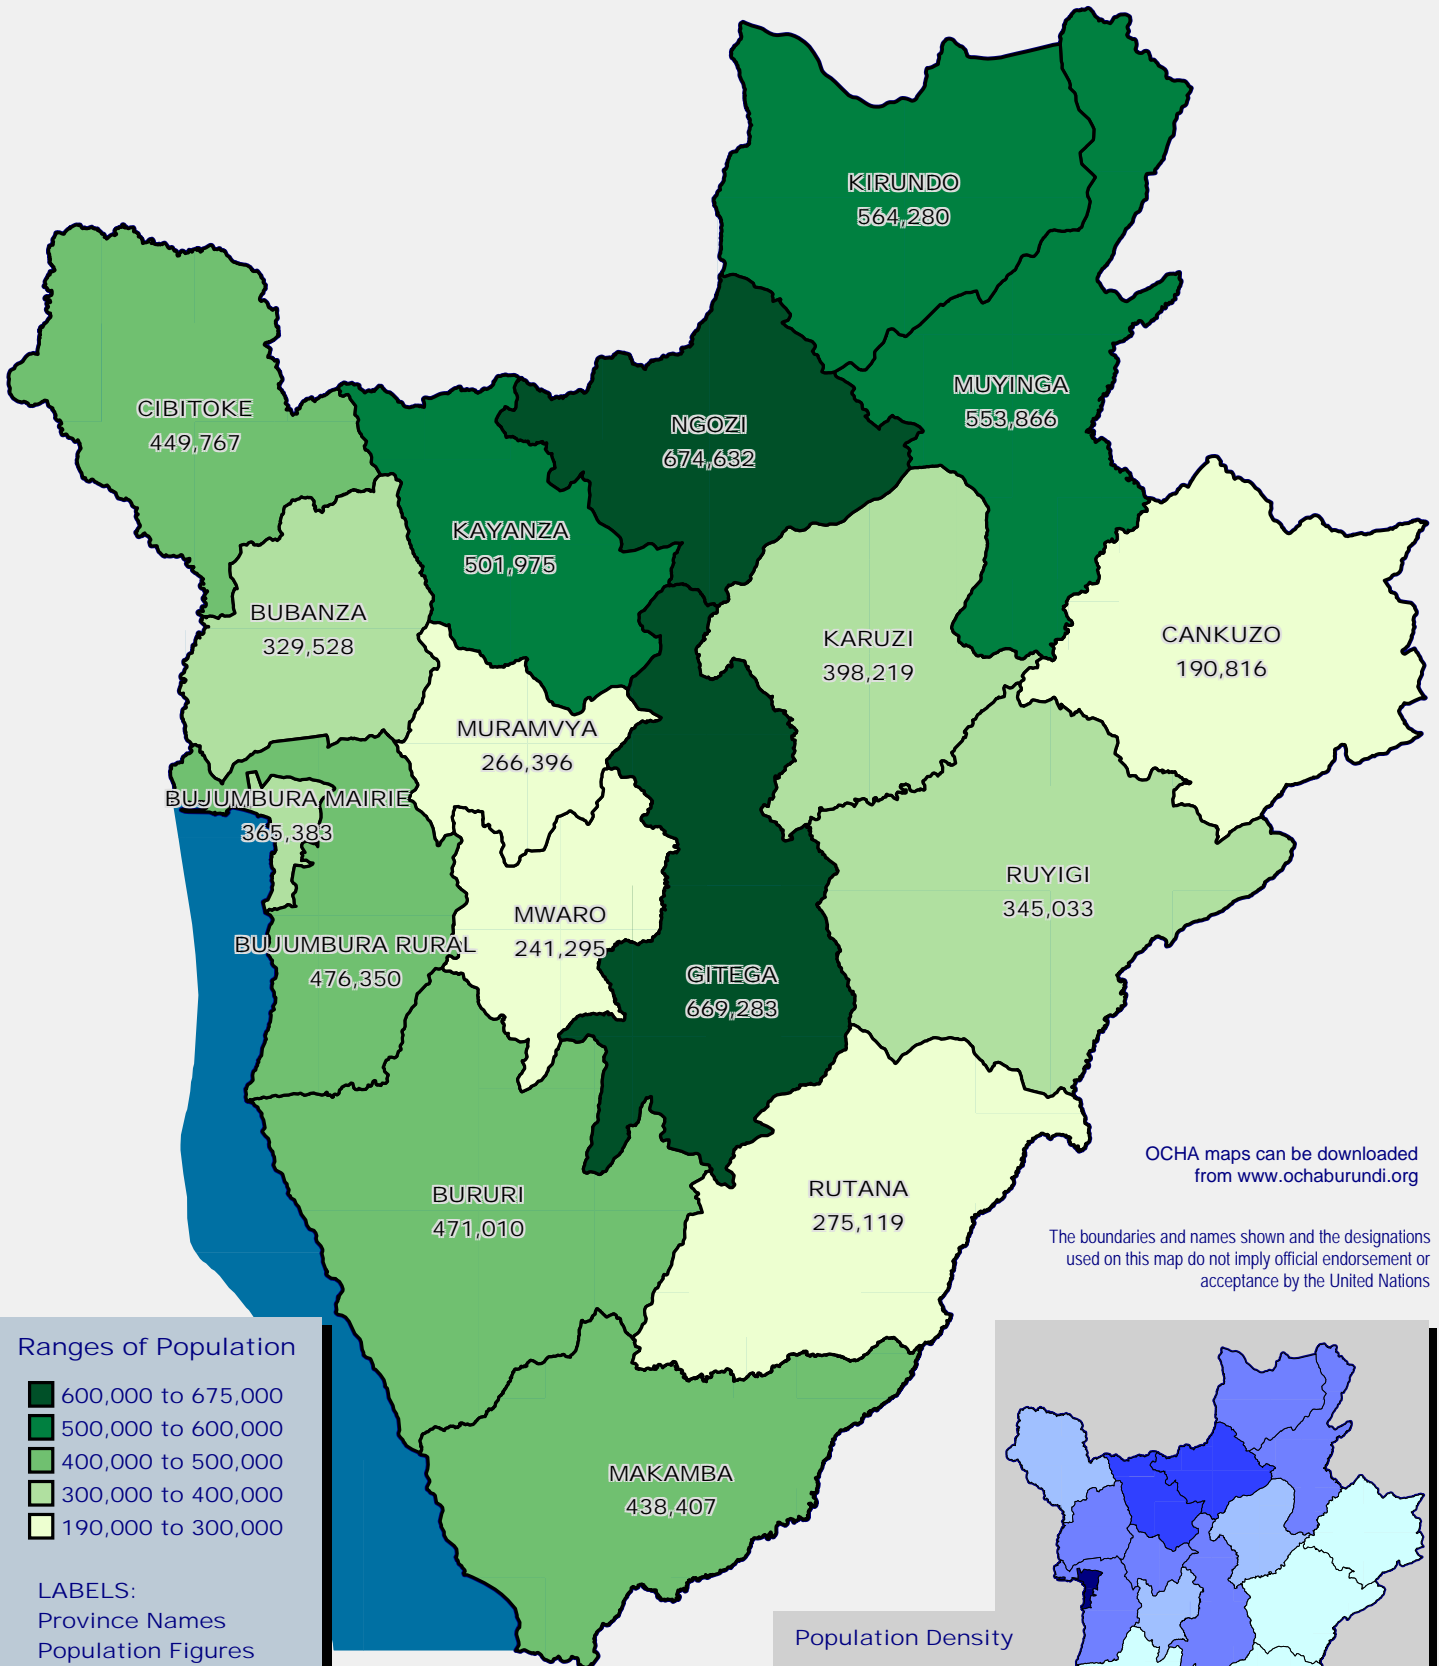

OCHA

Office for the
Coordination of
Humanitarian Affairs

BURUNDI POPULATION IN 2003

OCHA maps can be downloaded from www.ochaburundi.org

The boundaries and names shown and the designations used on this map do not imply official endorsement or acceptance by the United Nations

Ranges of Population

- 600,000 to 675,000
- 500,000 to 600,000
- 400,000 to 500,000
- 300,000 to 400,000
- 190,000 to 300,000

LABELS:

- Province Names
- Population Figures

Data Sources

Administrative Boundaries: IGEBU, 2003
Demography: Min.Plan.Dev.Rec - UNFPA, Sept.2004

Map by: OCHA Burundi, 5 November 2004

Population Density

- 500 to 2,990
- 400 to 500
- 300 to 400
- 200 to 300
- 90 to 200