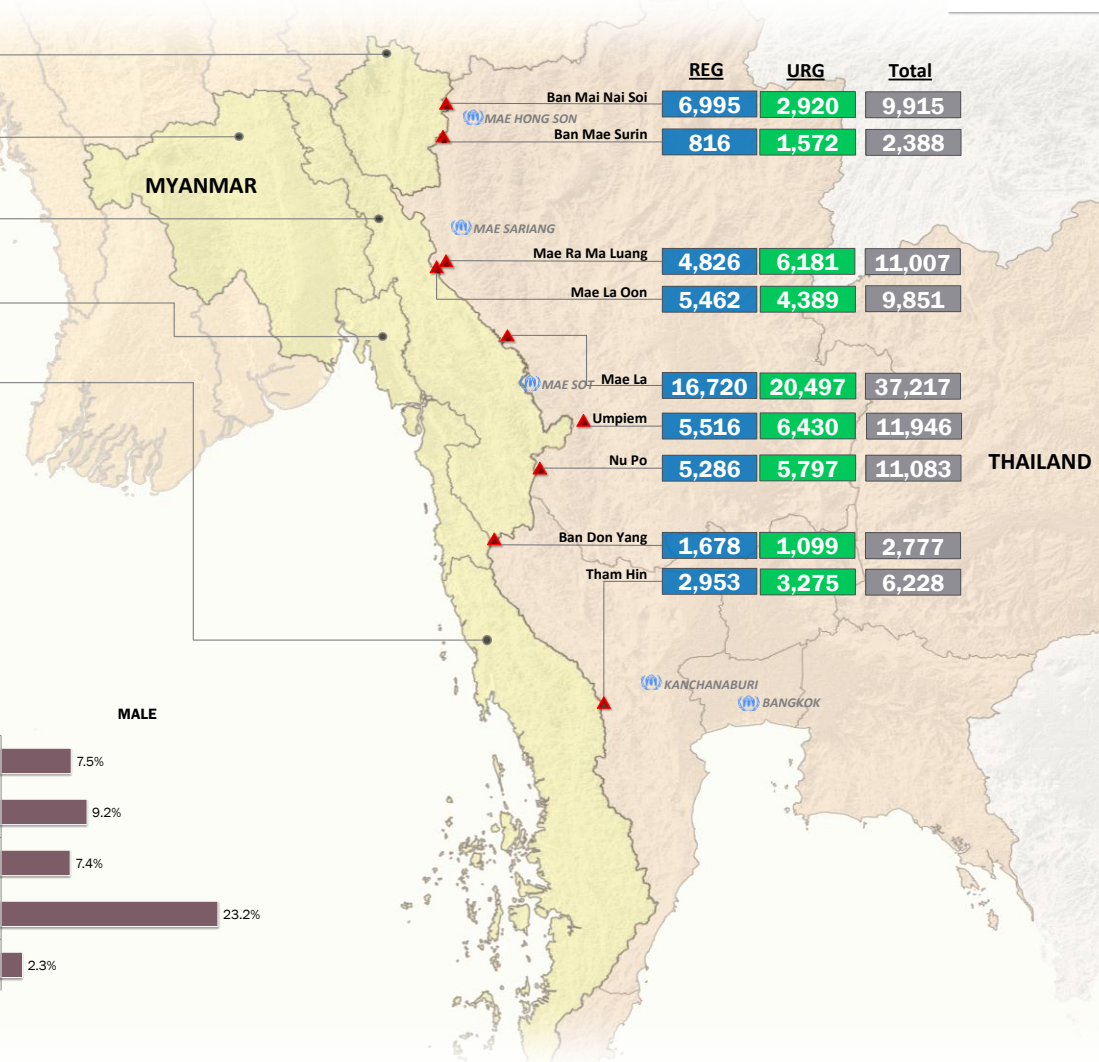

Main States/Regions of Origin

Based on registered refugee population

Total Verified Refugee Population\*

102,412

\* Verification Exercise conducted from Jan-Apr 2015 and subsequent data changes to-date

Registered population 50,252

Unregistered population 52,160

Age and Gender

**Legend**

- ▲ Temporary Shelter
- 🏠 UNHCR Office

Religion

Ethnicity