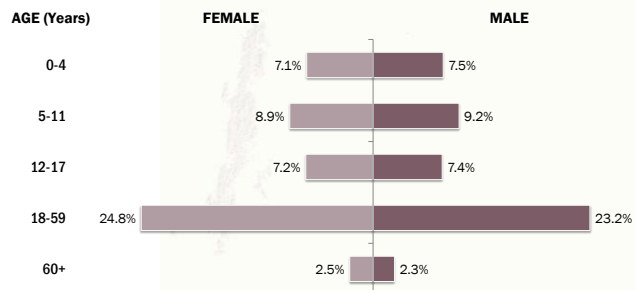

Main States/Regions of Origin

Based on registered refugee population

Total Verified Refugee Population\*

102,412

\* Verification Exercise conducted from Jan-Apr 2015 and subsequent data changes to-date

Registered population 50,252

Unregistered population 52,160

Age and Gender

**Legend**

- ▲ Temporary Shelter
- 🏠 UNHCR Office

Religion

Ethnicity