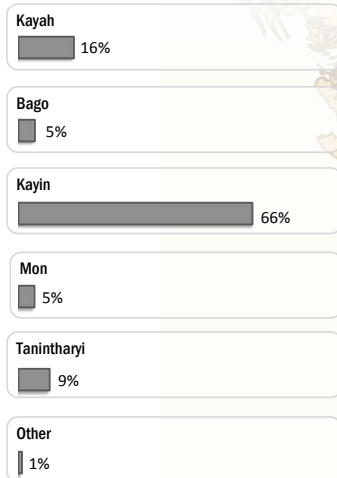

Main States/Regions of Origin

Based on registered refugee population

Total Verified Refugee Population\*

102,412

\* Verification Exercise conducted from Jan-Apr 2015 and subsequent data changes to-date

Registered population 50,252

Unregistered population 52,160

Age and Gender

**Legend**

- ▲ Temporary Shelter
- 🏠 UNHCR Office

Religion

Ethnicity