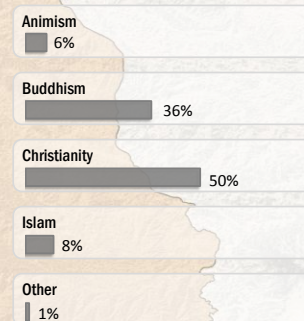

Unregistered population 52,160

Age and Gender

**Legend**

- ▲ Temporary Shelter
- 🏠 UNHCR Office

Religion

Ethnicity