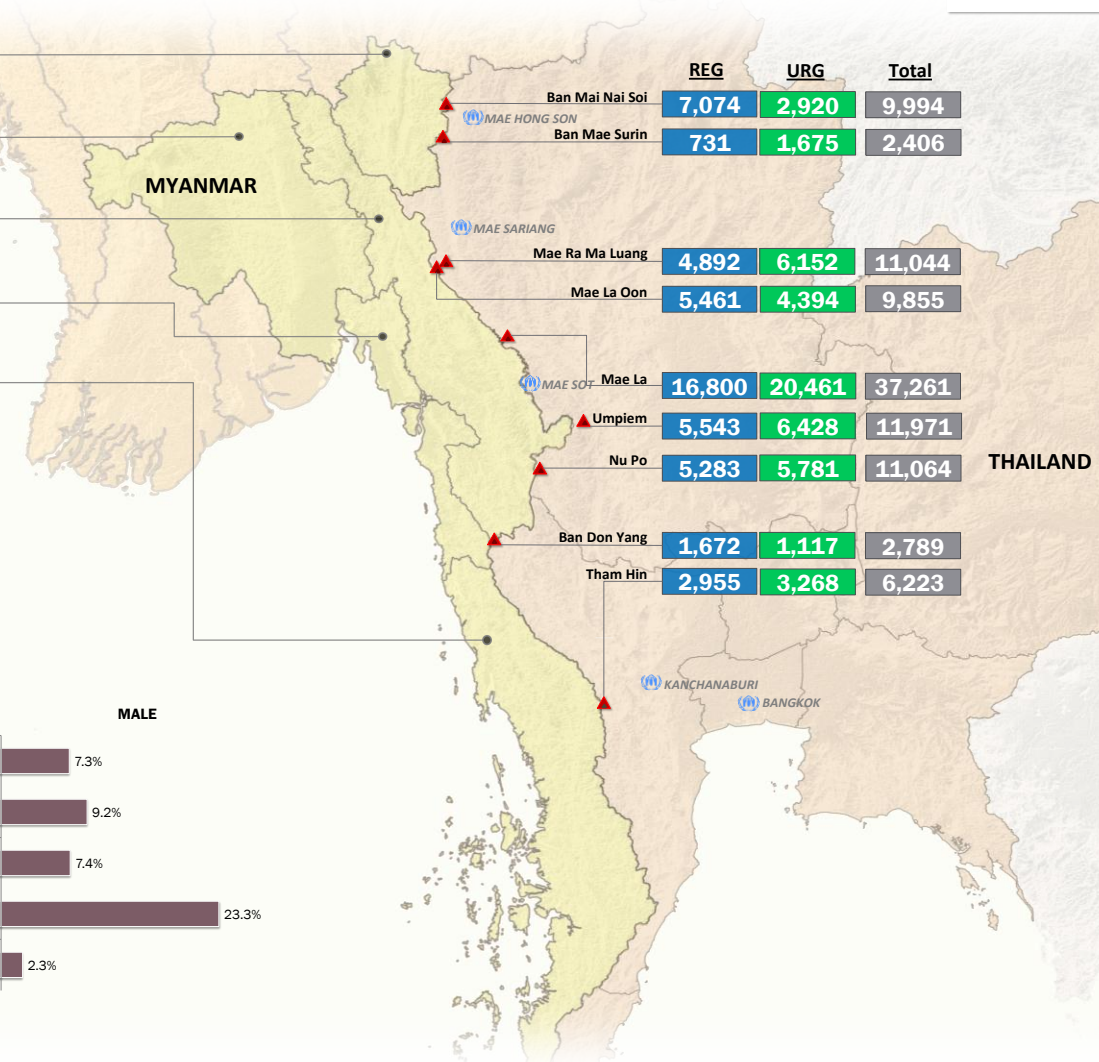

Main States/Regions of Origin

Based on registered refugee population

Total Verified Refugee Population\*

102,607

\* Verification Exercise conducted from Jan-Apr 2015 and subsequent data changes to-date

Registered population 50,411

Unregistered population 52,196

Age and Gender

**Legend**

- ▲ Temporary Shelter
- 🏠 UNHCR Office

Religion

Ethnicity