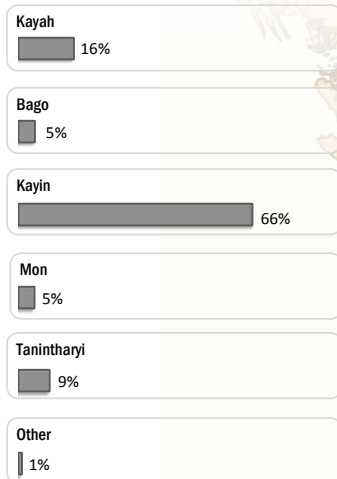

Main States/Regions of Origin

Based on registered refugee population

Total Verified Refugee Population\*

102,607

\* Verification Exercise conducted from Jan-Apr 2015 and subsequent data changes to-date

Registered population 50,411

Unregistered population 52,196

Age and Gender

**Legend**

- ▲ Temporary Shelter
- 🏠 UNHCR Office

Religion

Ethnicity