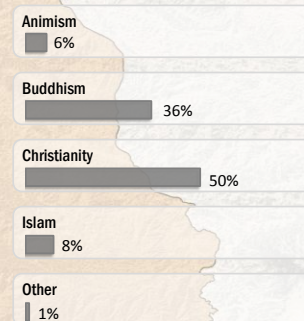

Unregistered population 52,196

Age and Gender

**Legend**

- ▲ Temporary Shelter
- 🏠 UNHCR Office

Religion

Ethnicity