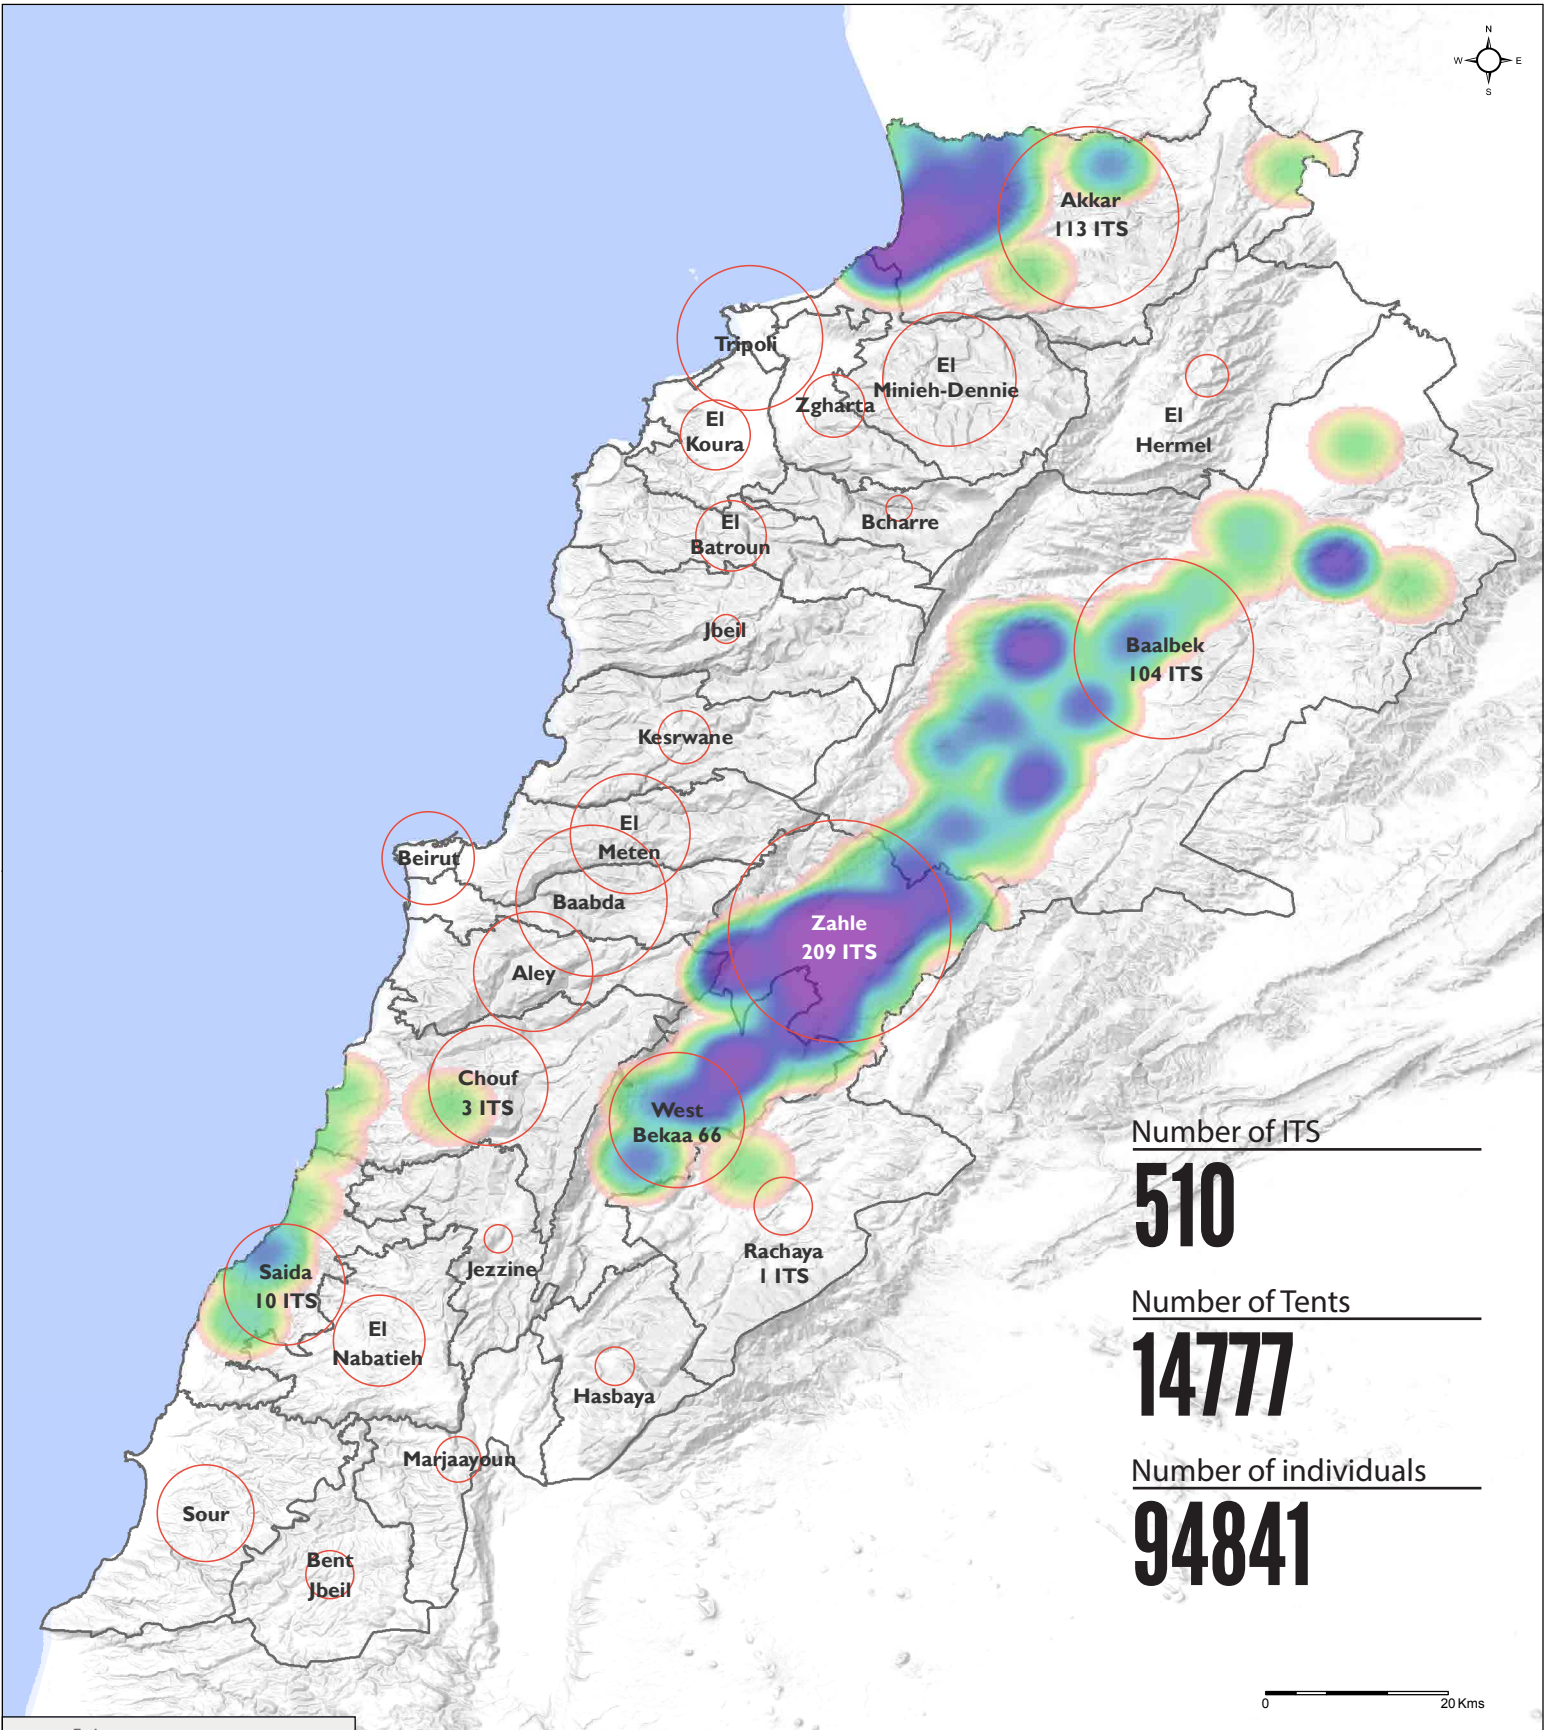

SYRIA REFUGEE RESPONSE

LEBANON Informal Tented Settlements (ITS) - 15 March 2014

For Humanitarian Use Only
Production date : 14 April 2014

Number of ITS

510

Number of Tents

14777

Number of individuals

94841

Approximate location of ITS

Number of Registered Refugees

Data sources: ITS information from the UNHCR IAMP Webmap
Export made the 15 of March 2014
Registered Refugees data from March UNHCR ProGres export

Contact: reach.mapping@impact-initiatives.org
Note: Data, designations and boundaries contained on this map are not warranted to be error-free and do not imply acceptance by the REACH partners, associated, donors mentioned on this map.