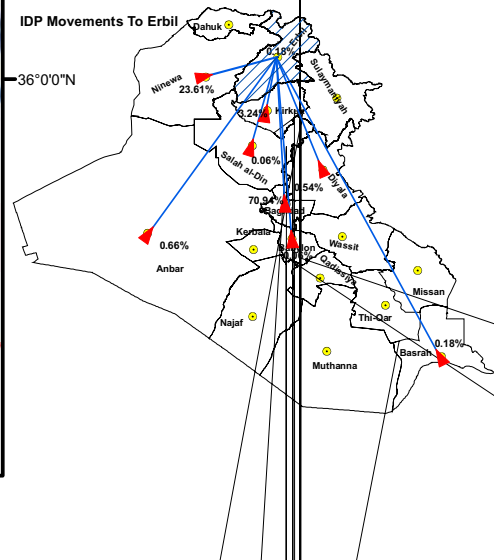

ERBIL- IDP LOCATIONS, DECEMBER 2007

Legend

Settlements

- Town/Village

Main Cities

- District Center
- Governorate Center

- Primary Routes
- ▭ Governorate Boundary

IDP locations by number of families

- 1- 99
- 100 - 499
- 500 - 999
- 1000 - 1999
- 2000 and more

0 4 8 16 24 32
Kilometers
1 centimeter equals 13 kilometers