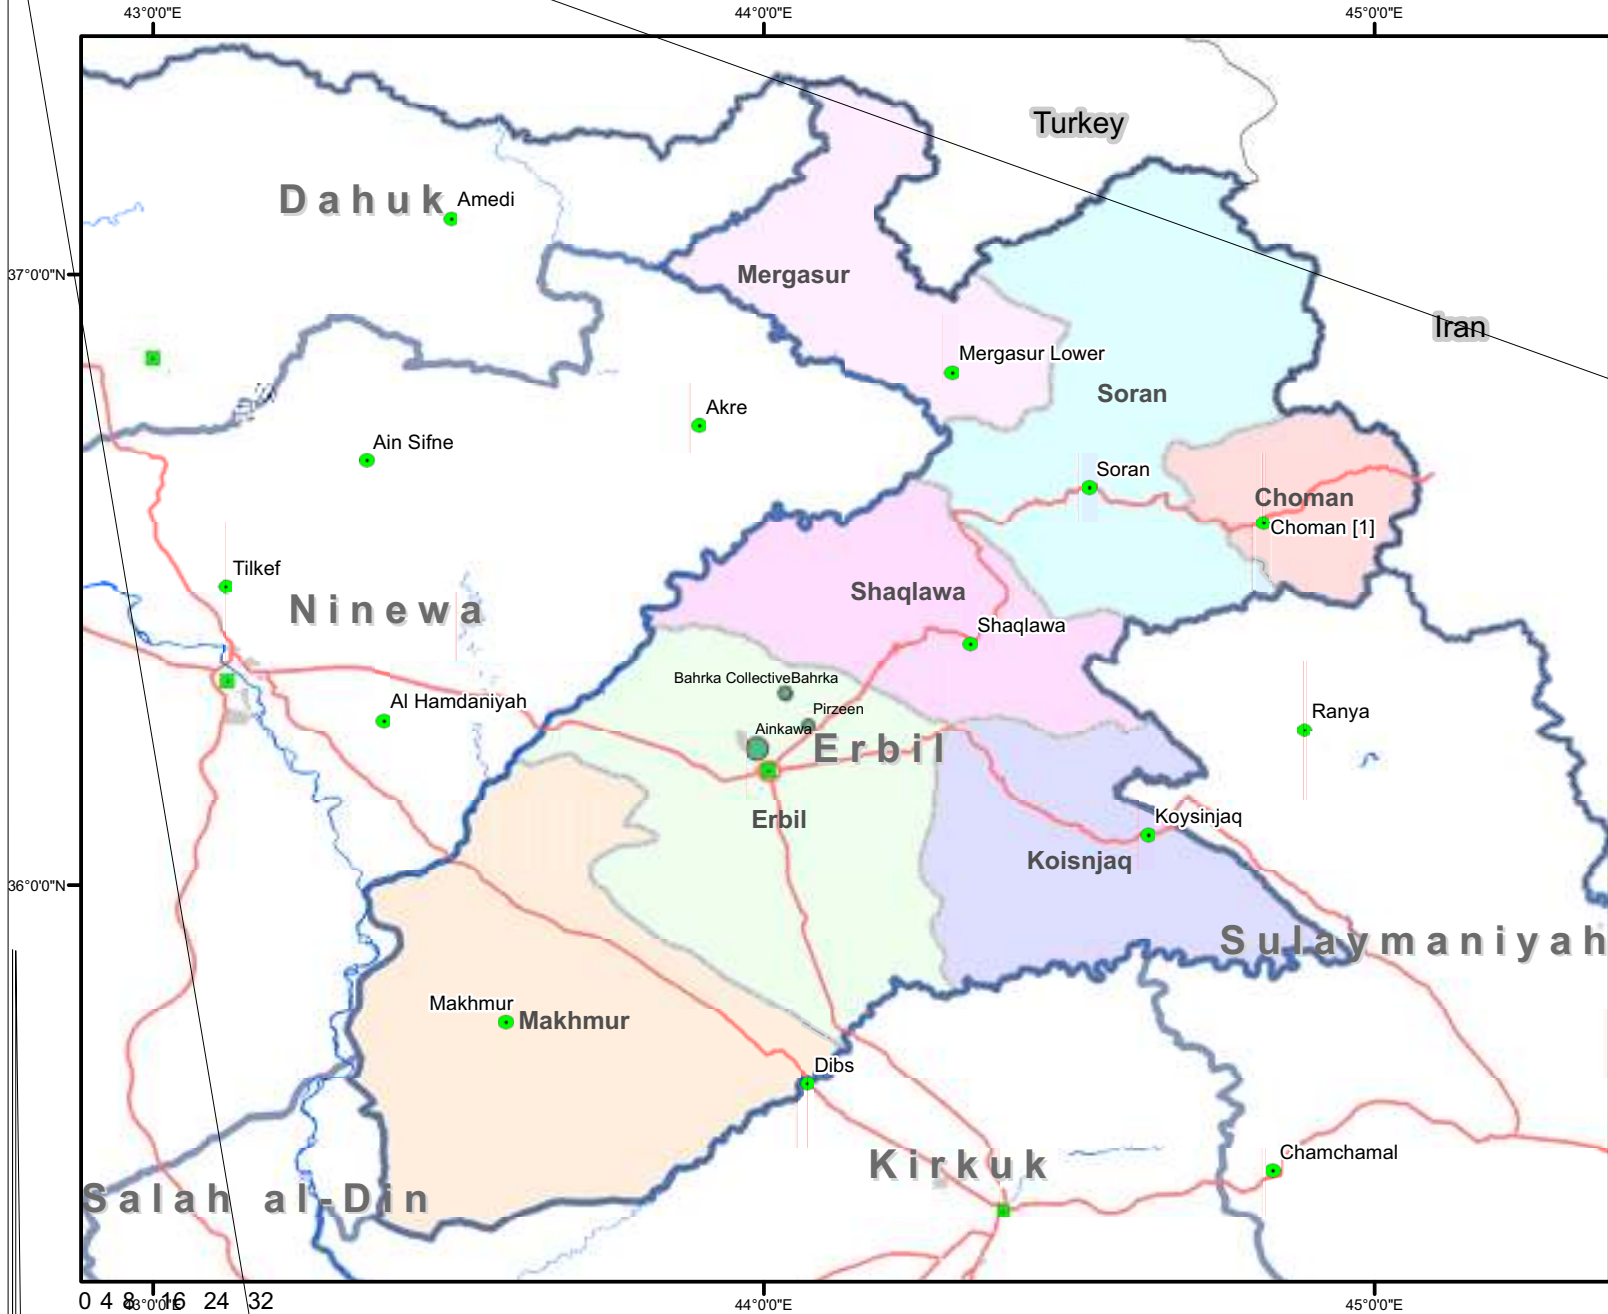

ERBIL- IDP LOCATIONS, DECEMBER 2007

Legend

Settlements

- Town/Village

Main Cities

- District Center
- Governorate Center

- Primary Routes
- ▭ Governorate Boundary

IDP locations by number of families

- 1- 99
- 100 - 499
- 500 - 999
- 1000 - 1999
- 2000 and more

0 4 8 16 24 32
Kilometers
1 centimeter equals 13 kilometers