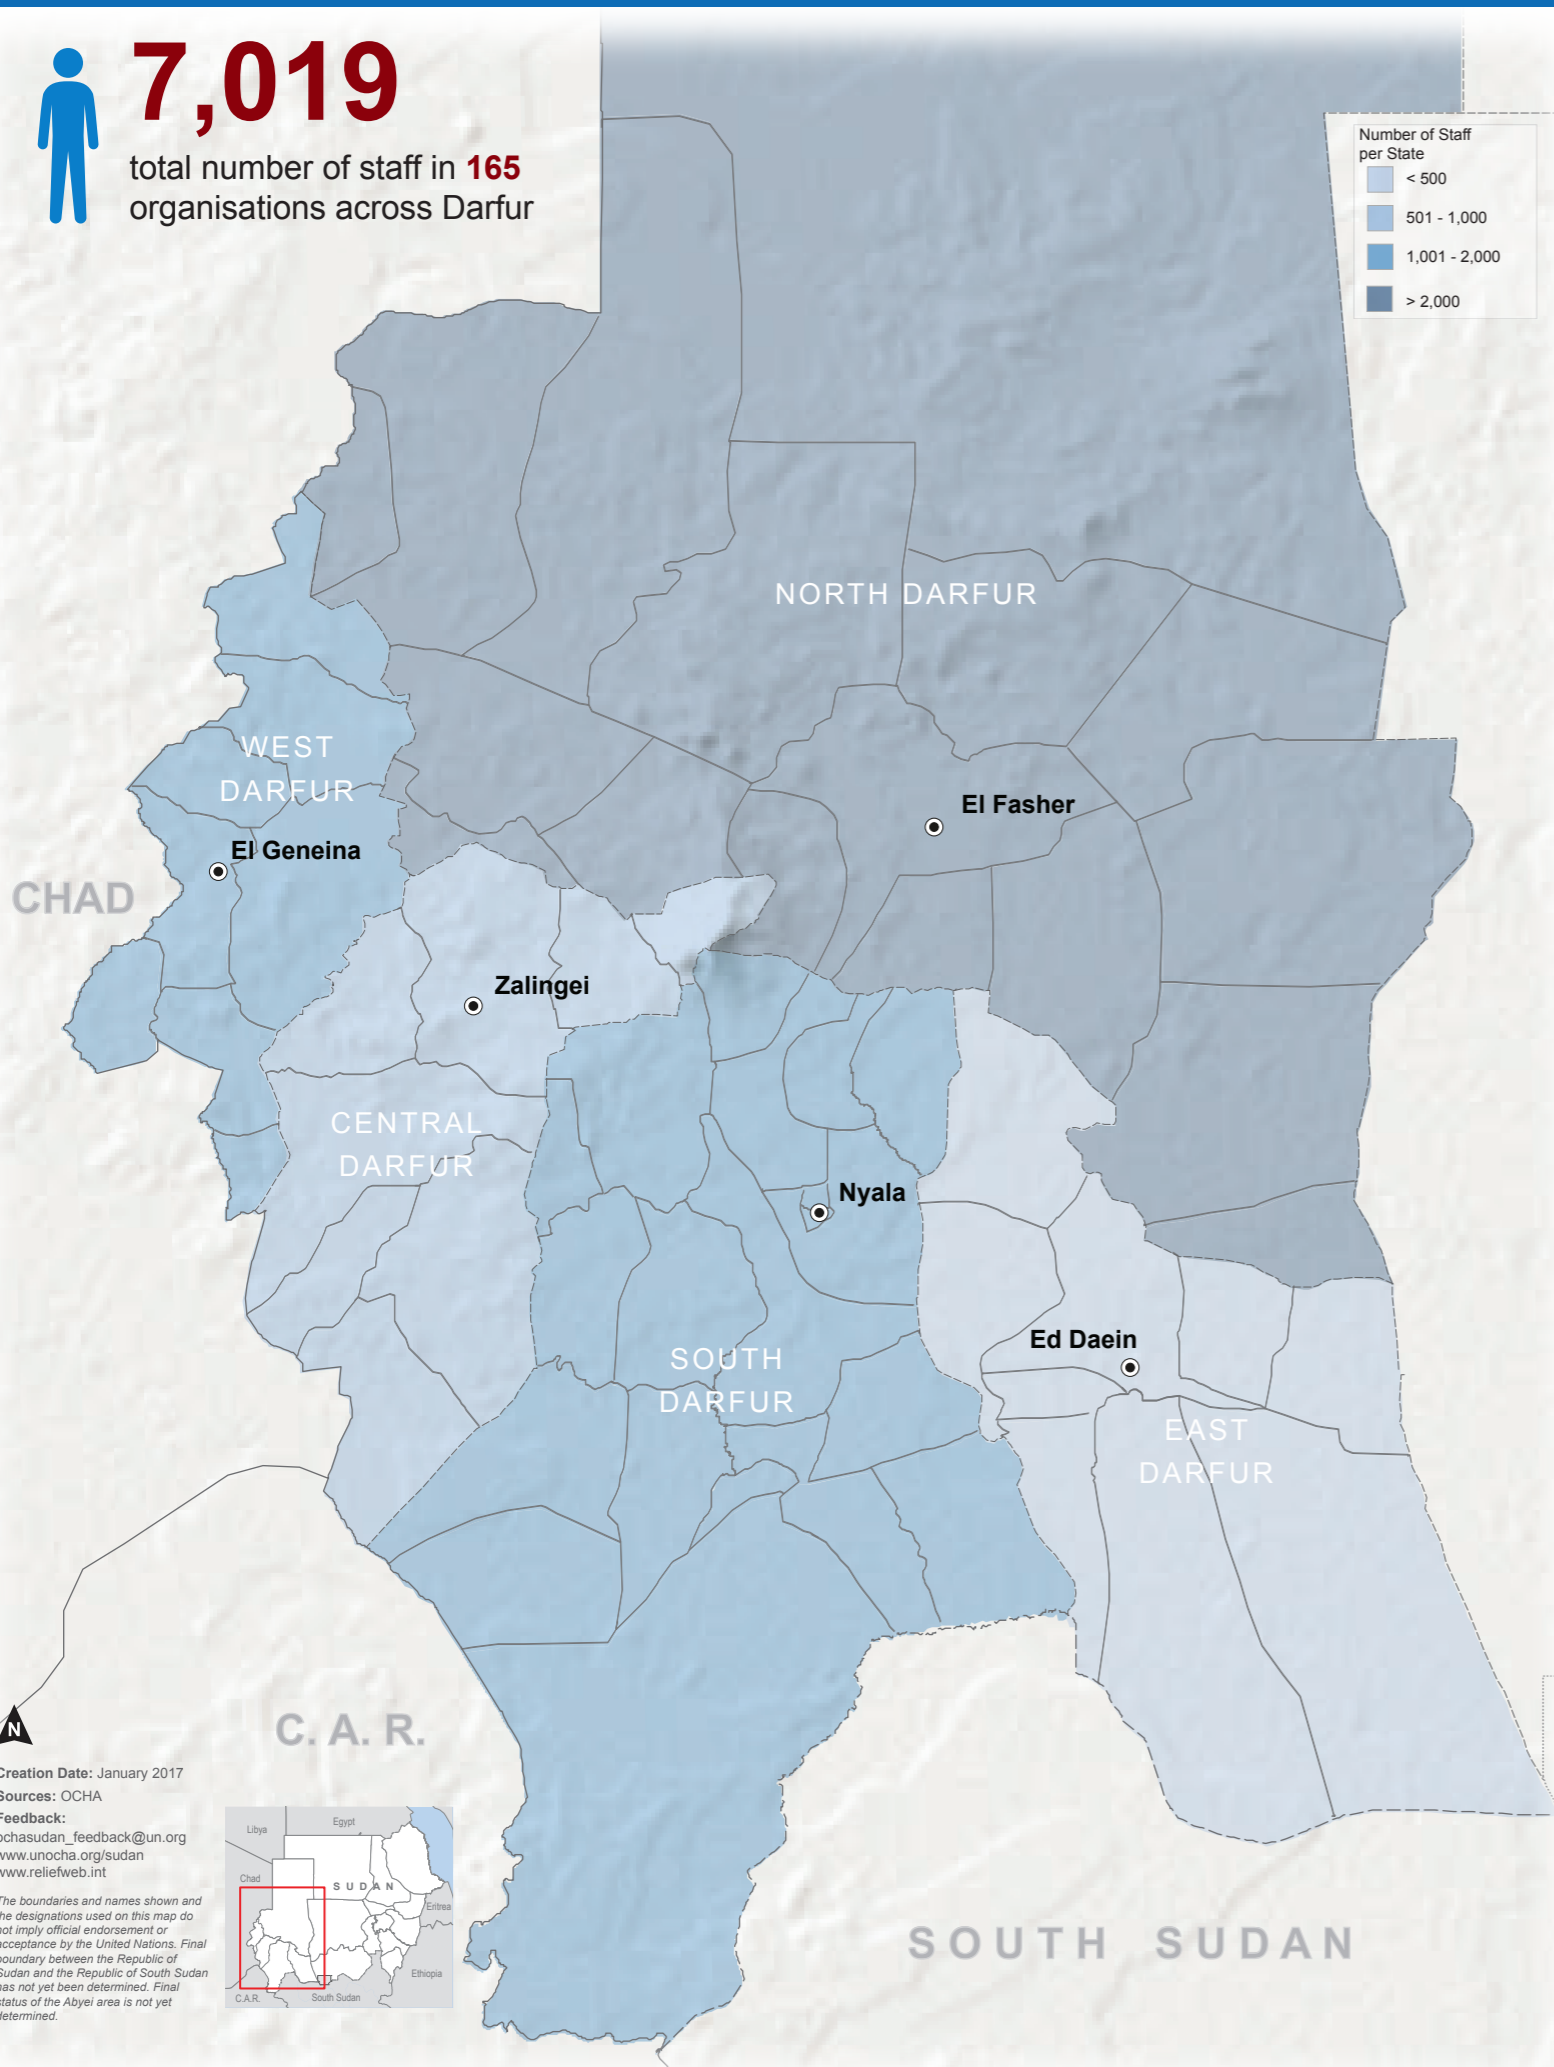

7,019
total number of staff in **165**
organisations across Darfur

Number of aid workers per organisation

Organisation	No. of staff	Organisation	No. of staff
CENTRAL DARFUR			
Alfajer	11	NEF	10
Almassar	8	SC-S	25
Areebo	11	SDO	9
CRS	68	SOHA	12
DRC	73	SORC	7
FAO	1	SRCS	17
ICRC	8	TDO	8
IMC	153	TGH	49
IRW	30	UNHCR	16
Labina	85	UNICEF	9
Mubadiroon	31	VSF-G	2
OCHA	2	WFP	44
NCA	61	WHO	1
SEKER	3	Zakia Center CBO	7
UNOPS	1		
EAST DARFUR			
Almassar	7	REMCO	12
Alshroog	5	Social Workers S.	9
ARC	141	SRCS	33
ASSIST	4	UMCOR	42
Attamas	5	UNICEF	6
Merciful Hands	10	White Hand	22
MOPD	16	WFP	24
Mubadiroon	9	WHO	2
NIDO	42	SWS	9
OCHA	5	UPO	4
CIS	3	UNOPS	5
DDRA	7	ZOA	16
NORTH DARFUR			
AHA	19	OCHA	22
Almassar	16	OXFAM-A	14
Albagiyat ALsalihat	9	PA	24
AOPD	17	PHF	240
AOPR	10	PLAN SUDAN	19
Assawer	16	BALSAM	11
CDO	289	RDN	5
COOPI	49	RED R	6
CVVMA	5	RI	270
DDA	36	SAG	26
DORDMC	7	SEKER	92
DPDO	9	SHPDO	6
DDRA	7	SOS Sahel	12
FAO	4	SRCS	56
GAAWHH	21	UKRDP	25
GOAL	186	UNDP	22
Al Ruhama'a	11	UNDSS/INGO Liaison	10
Assist	13	UNFPA	7
HAD	82	UNHCR	9
ICRC	20	UNHCR-ES/NFI	5
IOM	69	UNICEF	27
JRS	11	UPO	7
LPCD	20	WFP	166
Mayarim C.S	24	WHO	9
MSF-E	383	ZULFA	125
NADA	10	ANHAR	165
NMO	8	SC-S	30
NOHS	7	CORD	7
NPO	16	UNOPS	6
FPDO	28	SPHO	10
KSCS	106	SWDO	12
NOBEL	12	TEC	12
Shaker	9	Um Elrahma	57
UNRCO	2	ZOA	13

Organisation	No. of staff	Organisation	No. of staff
SOUTH DARFUR			
Afag	35	NCA	52
Al Malam	7	NEO	3
Almassar	6	NIDO	15
ARC	347	NOCD	9
Al Ruhama'a	7	OCHA	12
Al-Ruhal	7	Oxfam A.	15
Alshameil	9	PDNO	15
AOSCD	22	PBO	13
CIS	57	PODR	24
CDF	18	Qatar Charity	6
FAO	3	RDN	47
GFO	24	Rufeida	62
IAS	2	SPCR	13
ICRC	16	SRCS	32
IIRO	12	SSO	9
IMC	94	UNFPA	6
IOM	23	UNHCR	21
ISRA	9	UNICEF	20
JMCO	22	UPO	22
MCS	23	WFP	139
Mubadiroon	26	WHO	8
Muslim Aid (UK)	20	WVI	264
Muslim Hands	3	ZOA	39
ECHO	1	Peace Bridge Org.	10
GAH	15	SIBRA	1
JICA	1	UNDP	21
Kalma youth	10	UNOPS	1

Organisation	No. of staff	Organisation	No. of staff
WEST DARFUR			
ADRA	19	OCHA	9
Almassar	9	QATAR RCS	8
Assist	8	RCDO	14
Bir & Tawasool	4	SC-S	18
BORD	11	SIBRO	9
CDA	20	SORC	17
CDF	21	SRCS	43
CONCERN	154	SSDHA	16
CRS	153	TGH	9
DDRA	13	UNDP	16
FAO	2	UNDSS/INGO Liaison	1
HPO	6	UNFPA	6
IAS	15	UNHCR	64
IMC	34	UNICEF	20
IOM	15	War Child	24
ISRA	28	WFP	113
MSF-CH	10	WHO	5
NIDAA	5	WR	68
BPWO	20	SCO	10
FCD	9	UNHABITAT	3
PLRD	3	UNOPS	4
PPDO	13	W.D Youth Org	14