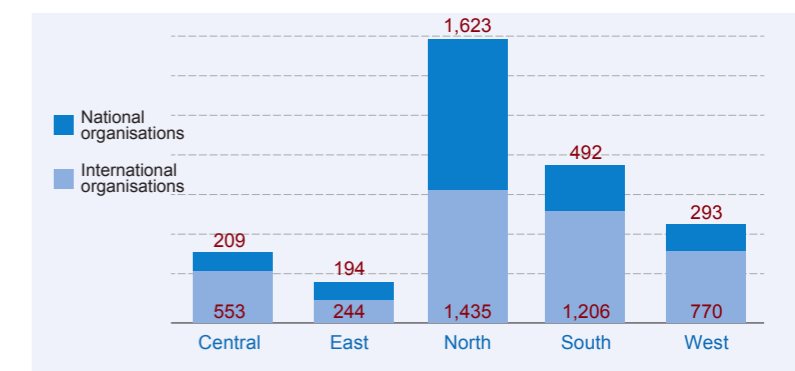

Aid workers per state & per organisation

Creation Date: January 2017
Sources: OCHA
Feedback: ochasudan_feedback@un.org
www.unocha.org/sudan
www.reliefweb.int