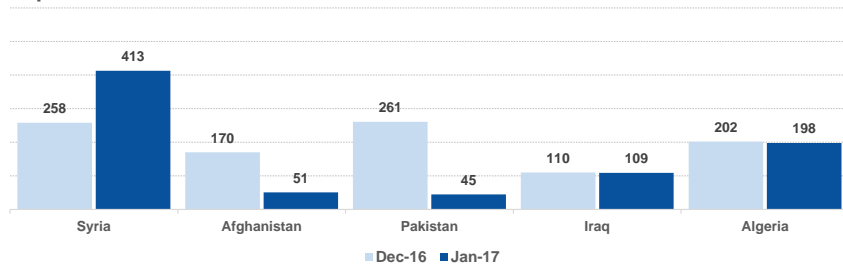

Top nationalities of arrivals in Greece