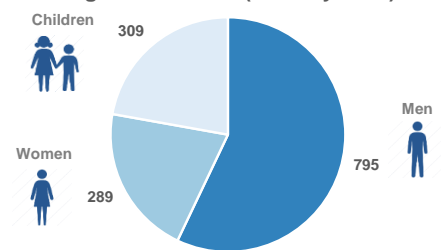

Age and Gender (January 2017)