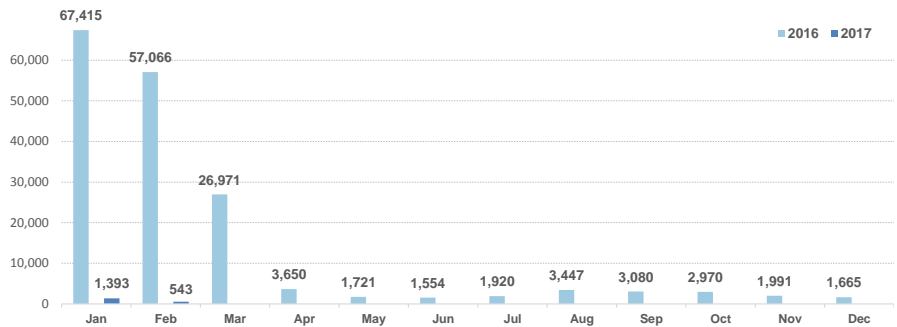

Arrivals per month