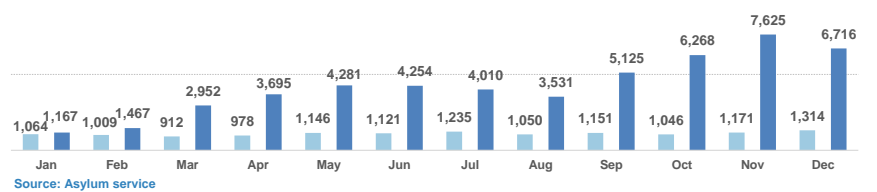

Estimated departures from islands to Mainland during Feb 2017: **863**

Dead and missing
272 dead - 152 missing (2015)
146 dead - 51 missing (Nov. 2016)
(Source: Hellenic Coast Guard, Greek territorial waters)

Estimated # of arrivals during the last seven days

(Based on arrivals or registration figures as provided by authorities, arrows indicating higher or lower number based on the day before)

9/02/2017	▼	0
10/02/2017	▲	16
11/02/2017	▲	28
12/02/2017	▼	0
13/02/2017	▶	0
14/02/2017	▲	15
15/02/2017	▲	57

Arrivals per month

Asylum applications

(Applications are not necessarily made by new arrivals)

Relocation Procedures (up to 15 January)

Total Relocation Requests: **13,865**
Implemented Transfers (Departures): **7,441**