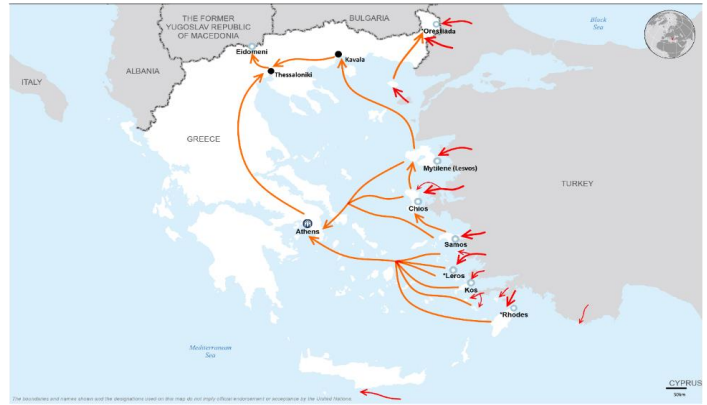

Total arrivals in Greece (Jan - Feb 2017): **1,936**

Total arrivals in Greece during Feb 2017: **543**

Average daily arrivals during Feb 2017: **36**

Average daily arrivals during Jan 2017: **45**

Daily estimated departures from islands to Mainland: **45**

Estimated departures from islands to Mainland during Feb 2017: **863**

Dead and missing
272 dead - 152 missing (2015)
146 dead - 51 missing (Nov. 2016)
(Source: Hellenic Coast Guard, Greek territorial waters)