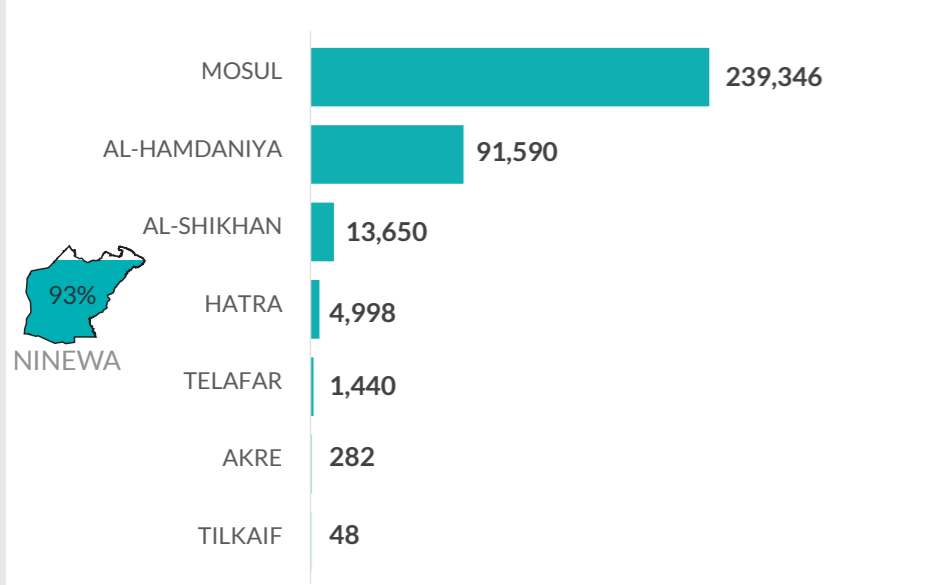

NUMBER OF IDPS BY MAIN DISTRICT OF DISPLACEMENT