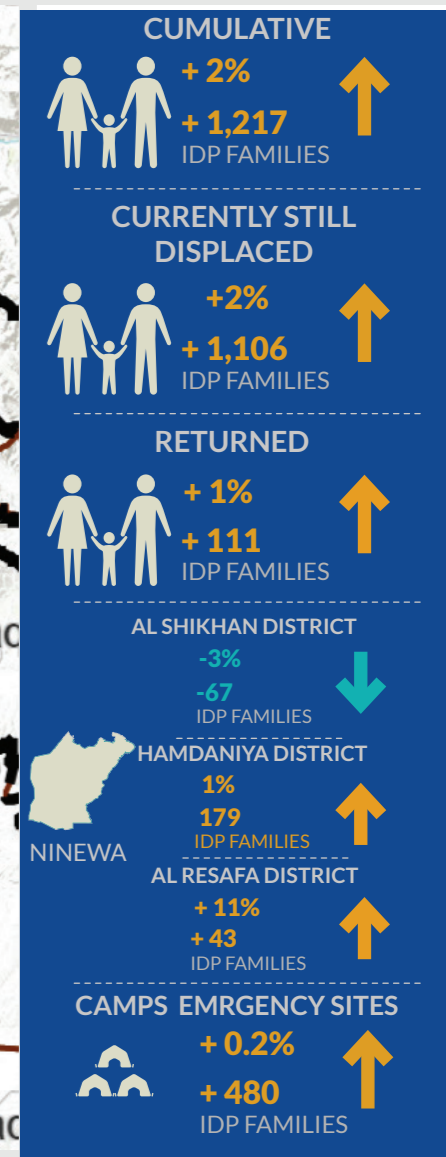

# DISPLACEMENT TRACKING MATRIX EMERGENCY TRACKING

FACTSHEET #29 - MOSUL OPERATIONS FROM 17 OCTOBER TO 18 MAY

The Emergency Tracking (ET) system is a crisis-based tool that aims at tracking sudden displacement or return movements triggered by specific crises. The ET figures reported on this portal are not cumulative of the all persons affected by the Mosul crisis thus far, rather the ET update provides only a snapshot of

the current displacement situation for the indicated date. The data and information reported on this page are related solely to the displacement caused by the Mosul operations which started on 17 October 2016. Find more information at the Mosul Data Portal: <http://iraqdtm.iom.int/EmergencyTracking.aspx>

## NUMBER OF IDPS BY MAIN DISTRICT OF DISPLACEMENT

## LAST WEEK DAILY UPDATES (FROM 30.04 TO 18.05)