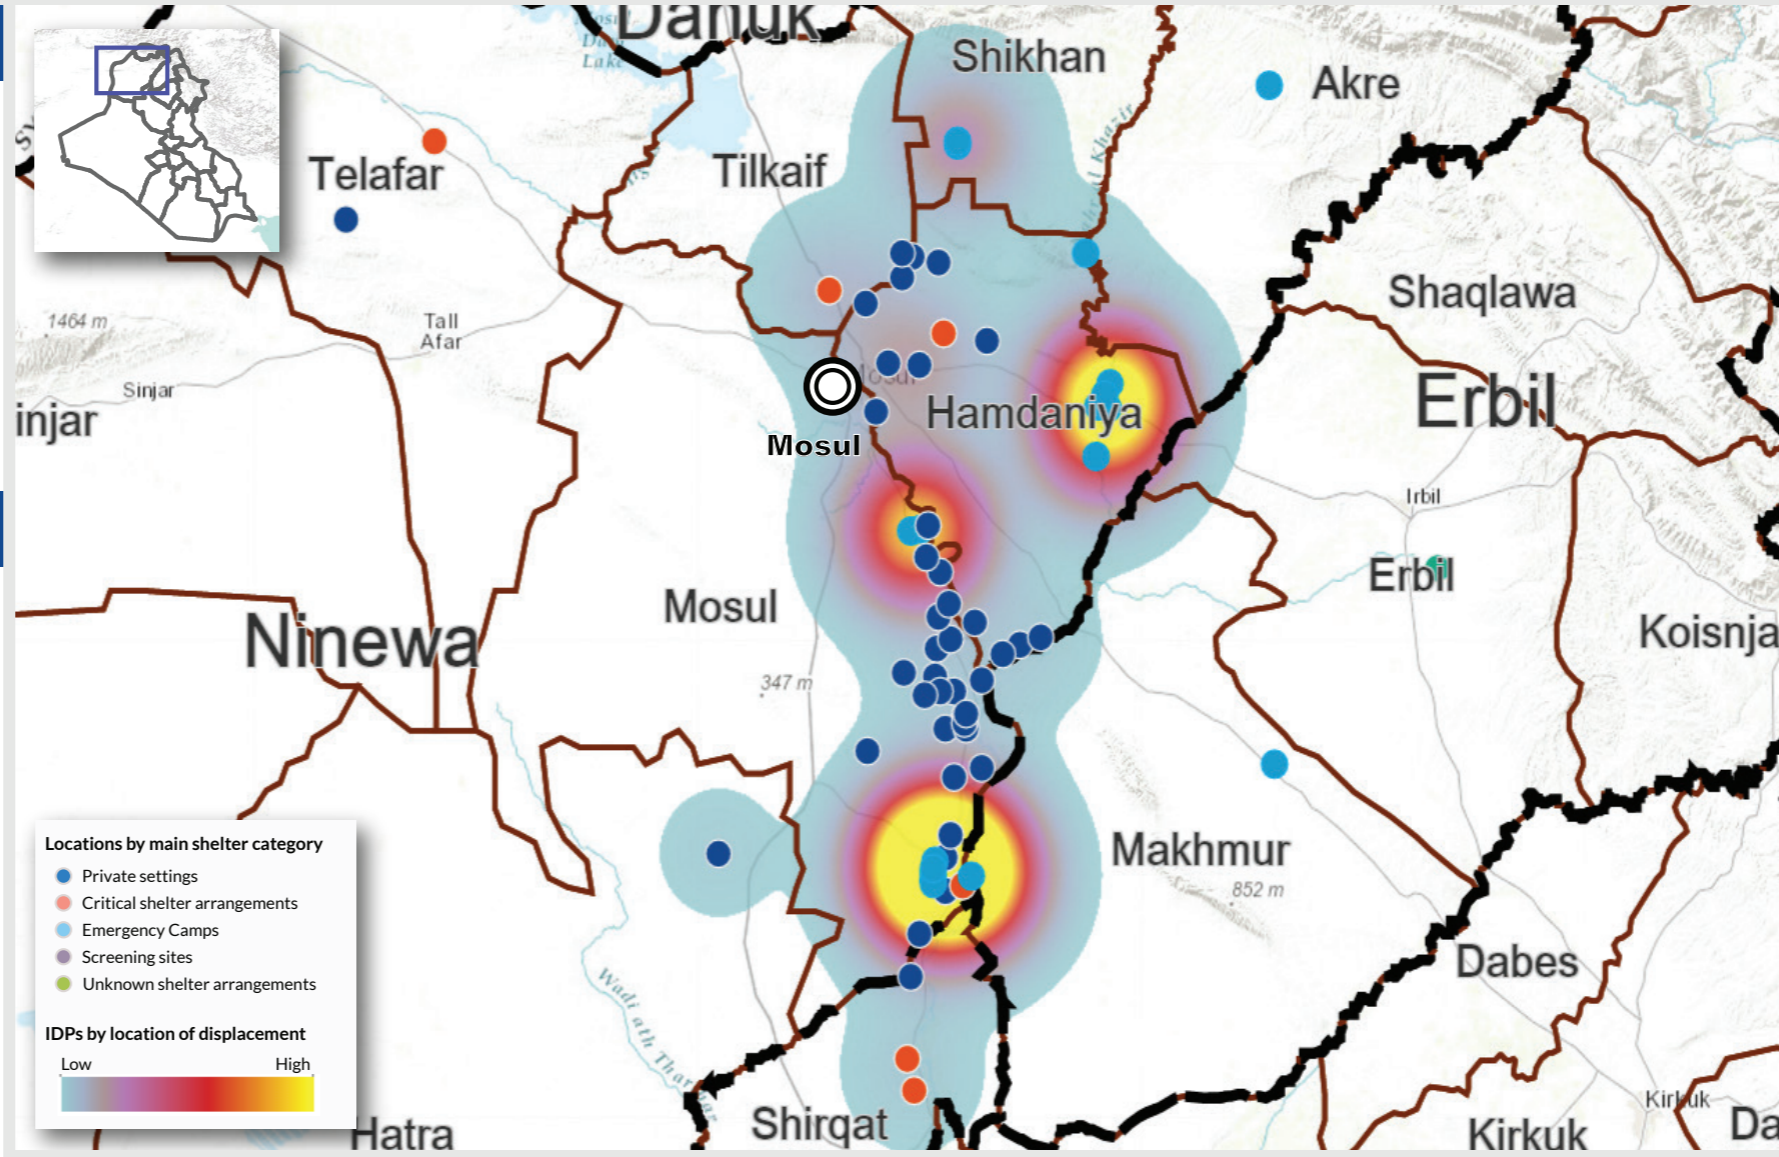

# DISPLACEMENT TRACKING MATRIX EMERGENCY TRACKING

FACTSHEET #29 - MOSUL OPERATIONS FROM 17 OCTOBER TO 18 MAY

The Emergency Tracking (ET) system is a crisis-based tool that aims at tracking sudden displacement or return movements triggered by specific crises. The ET figures reported on this portal are not cumulative of the all persons affected by the Mosul crisis thus far, rather the ET update provides only a snapshot of

the current displacement situation for the indicated date. The data and information reported on this page are related solely to the displacement caused by the Mosul operations which started on 17 October 2016. Find more information at the Mosul Data Portal: <http://iraqdtm.iom.int/EmergencyTracking.aspx>

## NUMBER OF IDPS BY MAIN DISTRICT OF DISPLACEMENT

## DISPLACEMENT TIMELINE FROM 17 OCTOBER: WEEKLY UPDATES