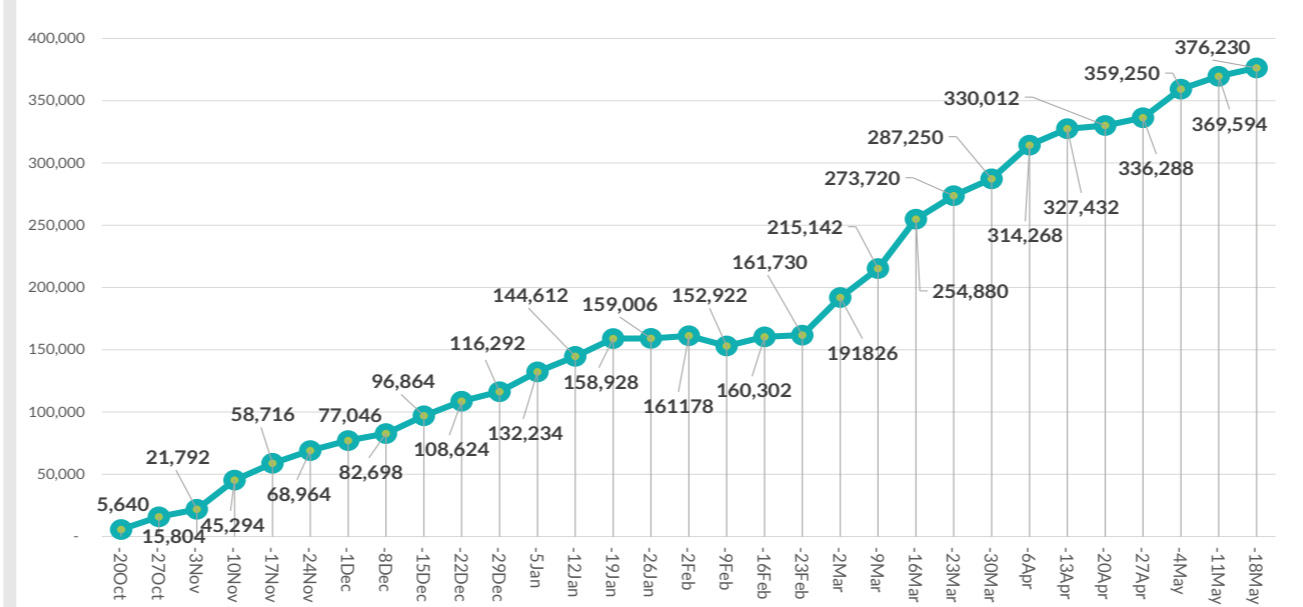

DISPLACEMENT TIMELINE FROM 17 OCTOBER: WEEKLY UPDATES