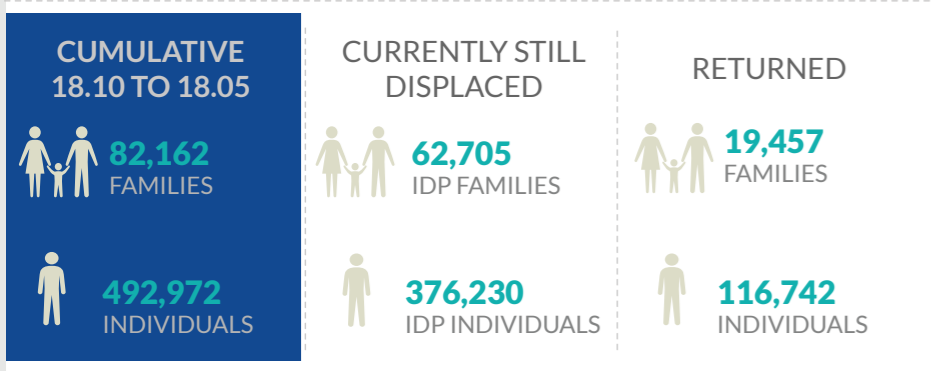

# DISPLACEMENT TRACKING MATRIX EMERGENCY TRACKING

FACTSHEET #29 - MOSUL OPERATIONS FROM 17 OCTOBER TO 18 MAY

The Emergency Tracking (ET) system is a crisis-based tool that aims at tracking sudden displacement or return movements triggered by specific crises. The ET figures reported on this portal are not cumulative of the all persons affected by the Mosul crisis thus far, rather the ET update provides only a snapshot of

the current displacement situation for the indicated date. The data and information reported on this page are related solely to the displacement caused by the Mosul operations which started on 17 October 2016. Find more information at the Mosul Data Portal: <http://iraqdtm.iom.int/EmergencyTracking.aspx>

## CUMULATIVE FIGURES