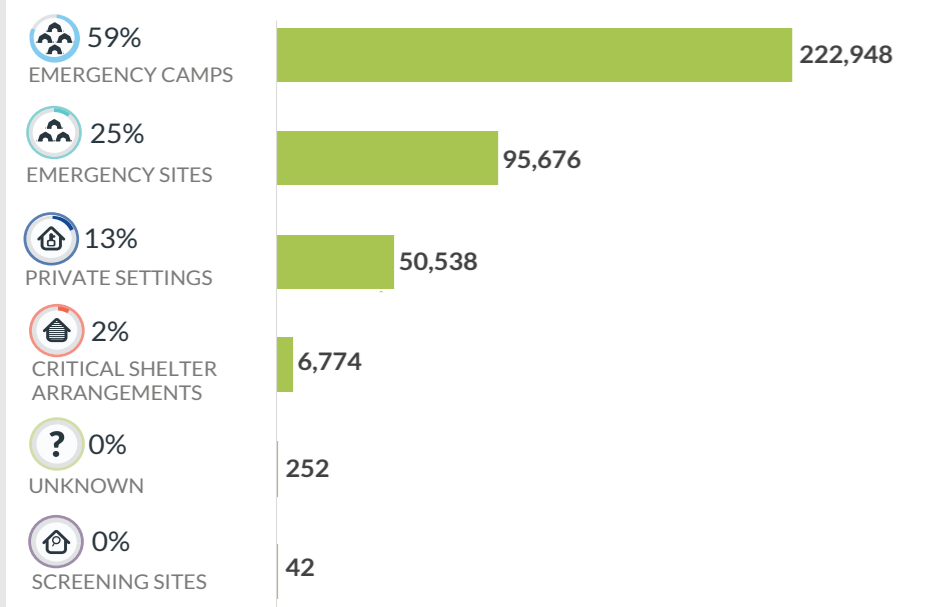

NUMBER OF IDPS BY SHELTER CATEGORY