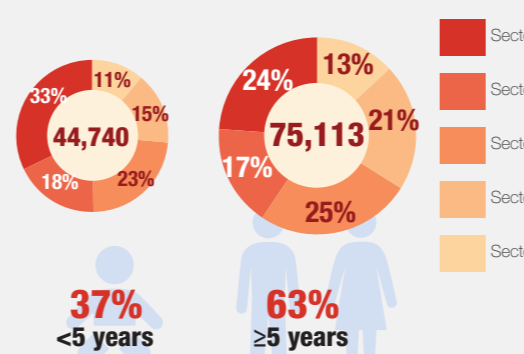

**Overview**

As of the 31st of December 2016, the total number of internally displaced persons (IDPs) in the UN Mission in South Sudan's Protection of Civilians (PoC) site in Bentiu was 119,853 individuals. The second round December 2016 population count was held in Bentiu PoC from the 29 to 31 December 2016. Compared to the previous count conducted in mid of December, the population increased from 118,378 individuals to 119,853 individuals.

**Population Heat Map for Bentiu PoC**

**Population per Sector**

**SqM per Person**

**Population <5 and ≥5 years**

**Population living in communal shelters and tents**

**Male and Female Population breakdown**

**PoC Structures\***

\*No locked/uninhabited structures

**Population trend Dec 2015 - Nov 2016**