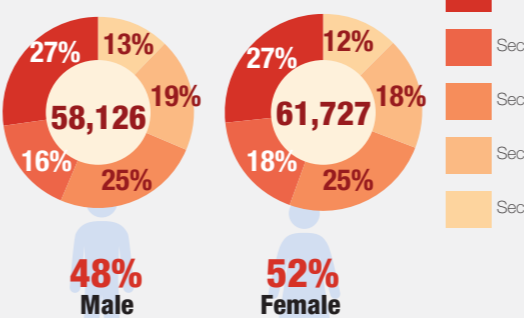

**Overview**

As of the 31st of December 2016, the total number of internally displaced persons (IDPs) in the UN Mission in South Sudan's Protection of Civilians (PoC) site in Bentiu was 119,853 individuals. The second round December 2016 population count was held in Bentiu PoC from the 29 to 31 December 2016. Compared to the previous count conducted in mid of December, the population increased from 118,378 individuals to 119,853 individuals.

**Population Heat Map for Bentiu PoC**

**Population per Sector**

**SqM per Person**

**Population <5 and ≥5 years**

**Population living in communal shelters and tents**

**Male and Female Population breakdown**

**PoC Structures\***

\*No locked/uninhabited structures

**Population trend Dec 2015 - Nov 2016**