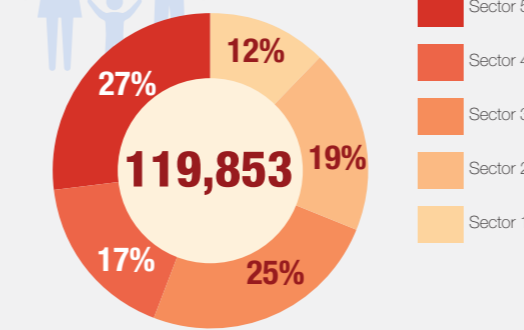

**Overview**

As of the 31st of December 2016, the total number of internally displaced persons (IDPs) in the UN Mission in South Sudan's Protection of Civilians (PoC) site in Bentiu was 119,853 individuals. The second round December 2016 population count was held in Bentiu PoC from the 29 to 31 December 2016. Compared to the previous count conducted in mid of December, the population increased from 118,378 individuals to 119,853 individuals.

**Population Heat Map for Bentiu PoC**

**Population per Sector**

**SqM per Person**

**Population <5 and ≥5 years**

**Population living in communal shelters and tents**

**Male and Female Population breakdown**