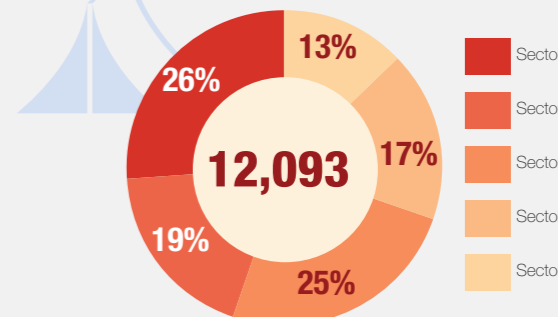

**Overview**

As of the 31st of December 2016, the total number of internally displaced persons (IDPs) in the UN Mission in South Sudan's Protection of Civilians (PoC) site in Bentiu was 119,853 individuals. The second round December 2016 population count was held in Bentiu PoC from the 29 to 31 December 2016. Compared to the previous count conducted in mid of December, the population increased from 118,378 individuals to 119,853 individuals.

**Population Heat Map for Bentiu PoC**

**Population per Sector**

**SqM per Person**

**Population <5 and ≥5 years**

**Population living in communal shelters and tents**

**Male and Female Population breakdown**

**PoC Structures\***

\*No locked/uninhabited structures

**Population trend Dec 2015 - Nov 2016**