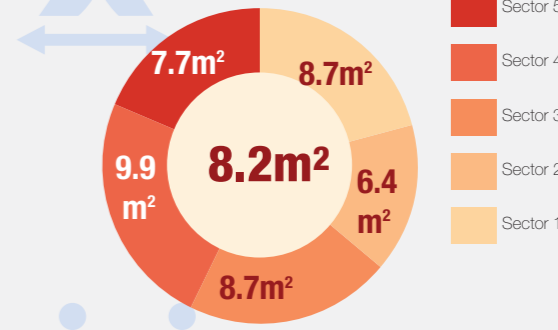

**Overview**

As of the 31st of December 2016, the total number of internally displaced persons (IDPs) in the UN Mission in South Sudan's Protection of Civilians (PoC) site in Bentiu was 119,853 individuals. The second round December 2016 population count was held in Bentiu PoC from the 29 to 31 December 2016. Compared to the previous count conducted in mid of December, the population increased from 118,378 individuals to 119,853 individuals.

**Population Heat Map for Bentiu PoC**

**Population per Sector**

**SqM per Person**

**Population <5 and ≥5 years**

**Population living in communal shelters and tents**

**Male and Female Population breakdown**