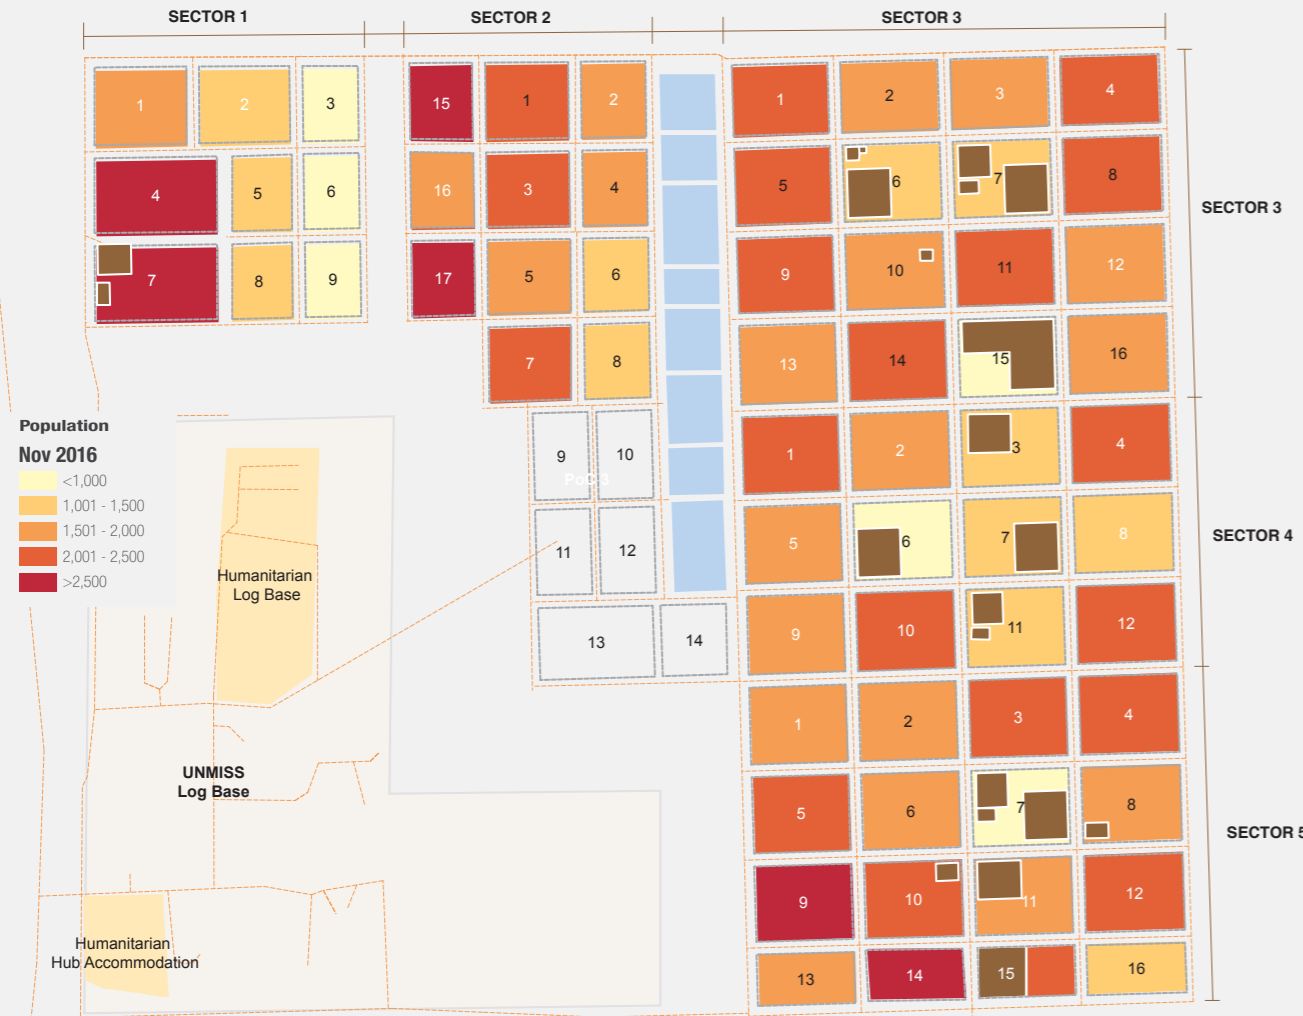

**Overview**

As of the 31st of December 2016, the total number of internally displaced persons (IDPs) in the UN Mission in South Sudan's Protection of Civilians (PoC) site in Bentiu was 119,853 individuals. The second round December 2016 population count was held in Bentiu PoC from the 29 to 31 December 2016. Compared to the previous count conducted in mid of December, the population increased from 118,378 individuals to 119,853 individuals.

**Population Heat Map for Bentiu PoC**

**Population per Sector**

**SqM per Person**

**Population <5 and ≥5 years**

**Population living in communal shelters and tents**

**Male and Female Population breakdown**

**PoC Structures\***

\*No locked/uninhabited structures

**Population trend Dec 2015 - Nov 2016**