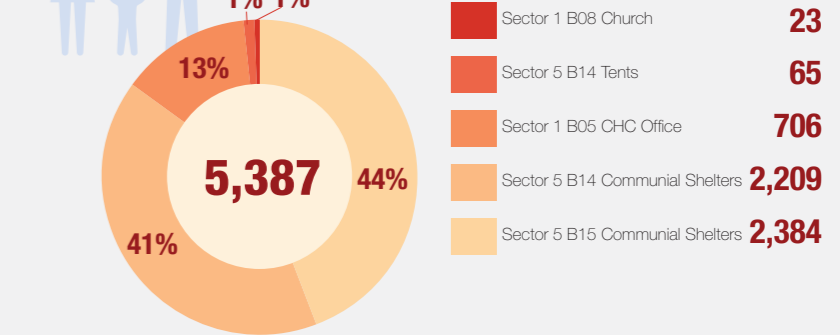

**Overview**

As of the 31st of December 2016, the total number of internally displaced persons (IDPs) in the UN Mission in South Sudan's Protection of Civilians (PoC) site in Bentiu was 119,853 individuals. The second round December 2016 population count was held in Bentiu PoC from the 29 to 31 December 2016. Compared to the previous count conducted in mid of December, the population increased from 118,378 individuals to 119,853 individuals.

**Population Heat Map for Bentiu PoC**

**Population per Sector**

**SqM per Person**

**Population <5 and ≥5 years**

**Population living in communal shelters and tents**

**Male and Female Population breakdown**