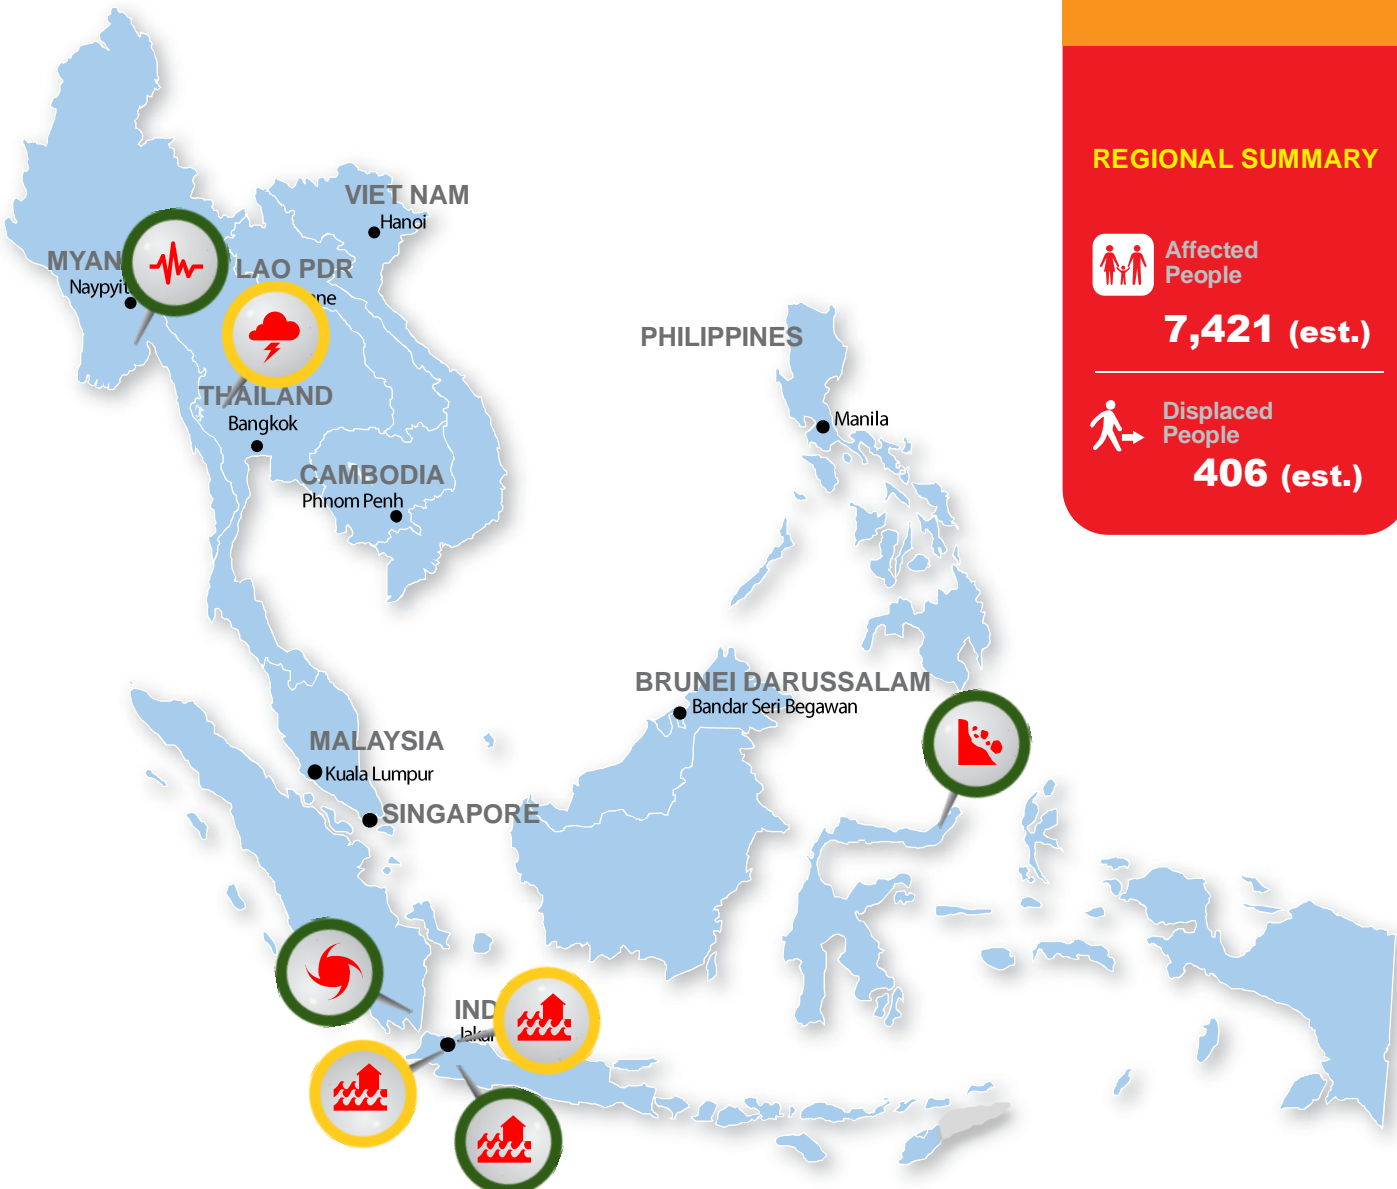

REGIONAL SUMMARY

Affected People

7,421 (est.)

Displaced People

406 (est.)

● 0 - 1K people affected
● 1K - 10K people affected
● 10 K - 100 K people affected
● More than 100K people affected

MYANMAR

Earthquake

5.1 M earthquake shook Taik Kyi. The earthquake has damaged about 40 buildings. 26 people were also reportedly injured.

INDONESIA

Landslide

194 houses were damaged by landslide in South Minahasa, North Sulawesi Province.

Flood

Flood inundated three subdistricts in Jakarta. Nearly 3,300 people were affected.

Flood affected 430 families in Bekasi, West Java Province. 135 people were evacuated because of the incident.

271 people were also evacuated due to flood in Bandung, West Java Province.

Wind

Strong wind hit East Lampung, Lampung Province. 108 houses were reportedly damaged.

THAILAND

Storm

Summer storm has triggered thunderstorm and hails in northeast of Thailand. At least 239 houses were affected in Phetchabun, Uthai Tani and Udon Thani Provinces.

SOURCE

DISCLAIMER

These will include: Drought, Flood, Earthquake, Tsunami, Volcano, Wind, Landslide and Storm.

These of boundaries, geographic names and related data shown are not warranted to be error free or implying official endorsement from ASEAN Member State.