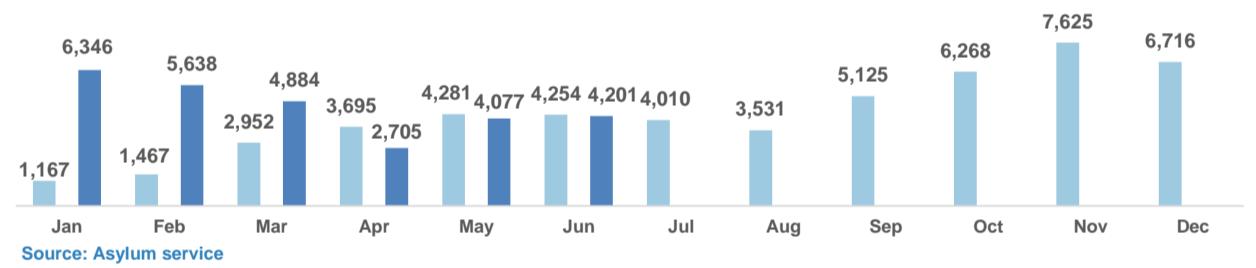

Estimated # of arrivals during the last seven days

(Based on arrivals or registration figures as provided by authorities, arrows indicating higher or lower number based on the day before)

4/08/2017	▼	93
5/08/2017	▲	129
6/08/2017	▼	5
7/08/2017	▲	247
8/08/2017	▼	78
9/08/2017	▲	153
10/08/2017	▼	43

Arrivals per month

Asylum applications

(Applications are not necessarily made by new arrivals)

Relocation Procedures (up to 30 July)

Total Relocation Requests: **24,621**

Implemented Transfers (Departures): **17,170**