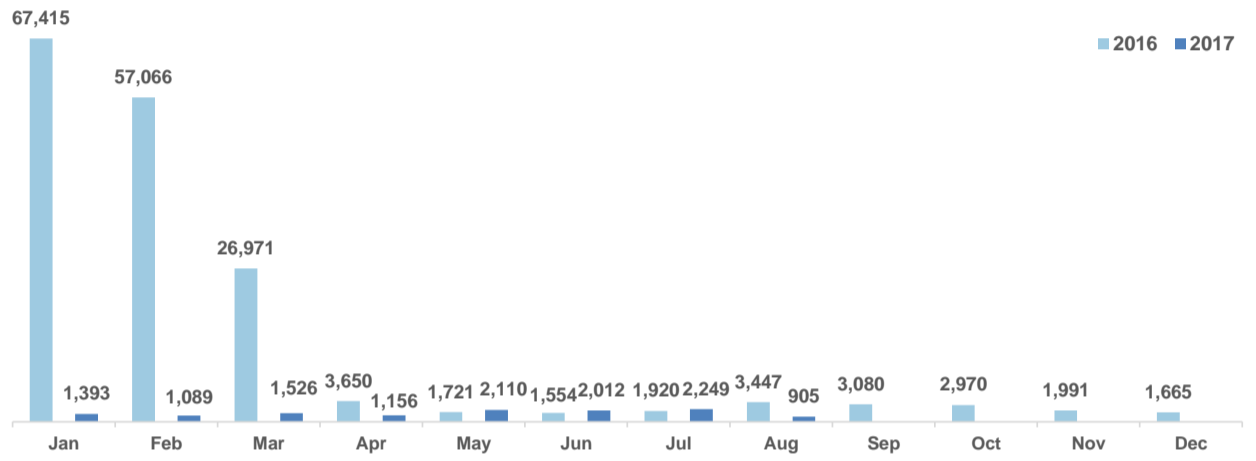

Arrivals per month