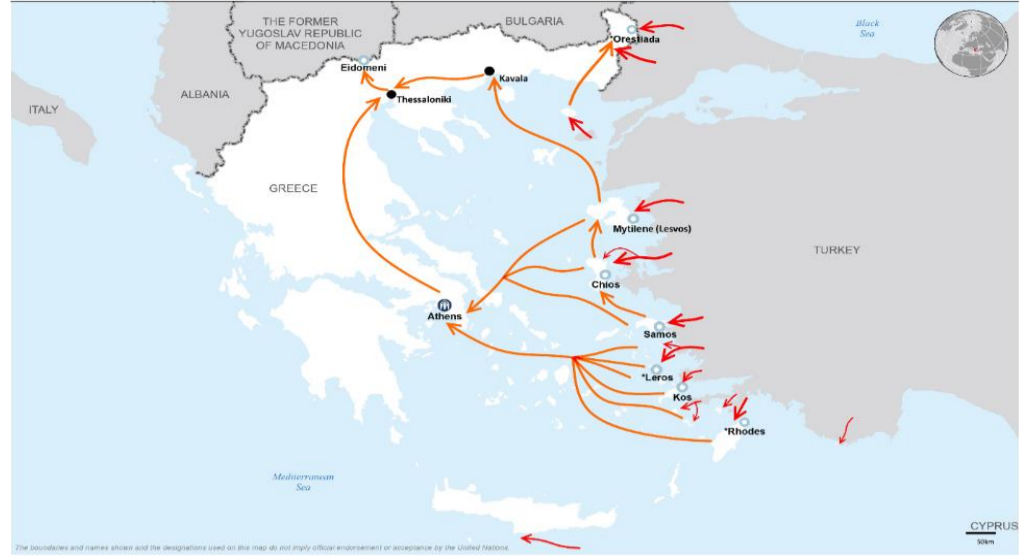

Total arrivals in Greece (Jan - Aug 2017): **12,440**

Total arrivals in Greece during Aug 2017: **905**

Average daily arrivals during Aug 2017: **91**

Average daily arrivals during Jul 2017: **73**

Daily estimated departures from islands to Mainland: **65**

Estimated departures from islands to Mainland during Aug 2017: **888**

Dead and missing

146 dead - 51 missing (Dec. 2016)

9 dead - 0 missing (Apr. 2017)

(Source: Hellenic Coast Guard, Greek territorial waters, provisional data)