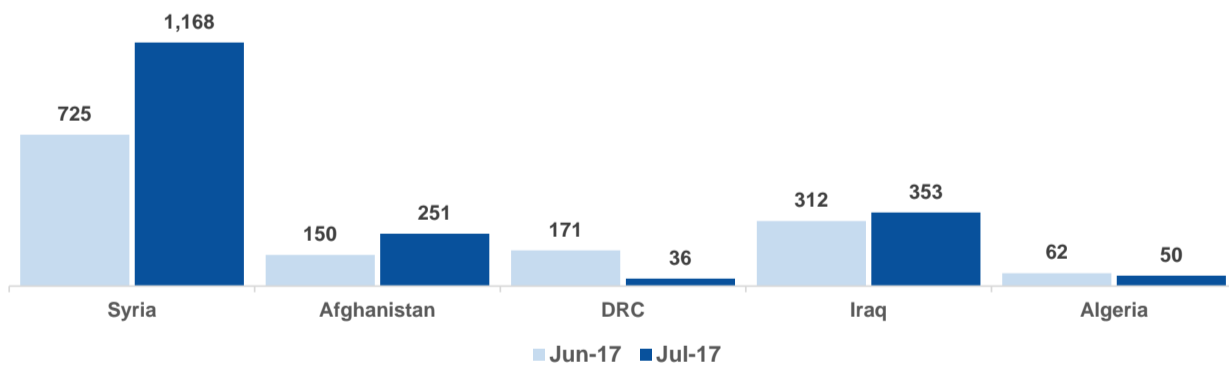

Most common nationalities of sea arrivals