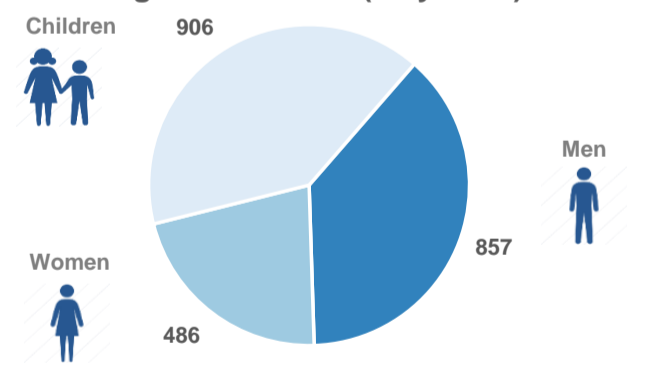

Age and Gender (July 2017)