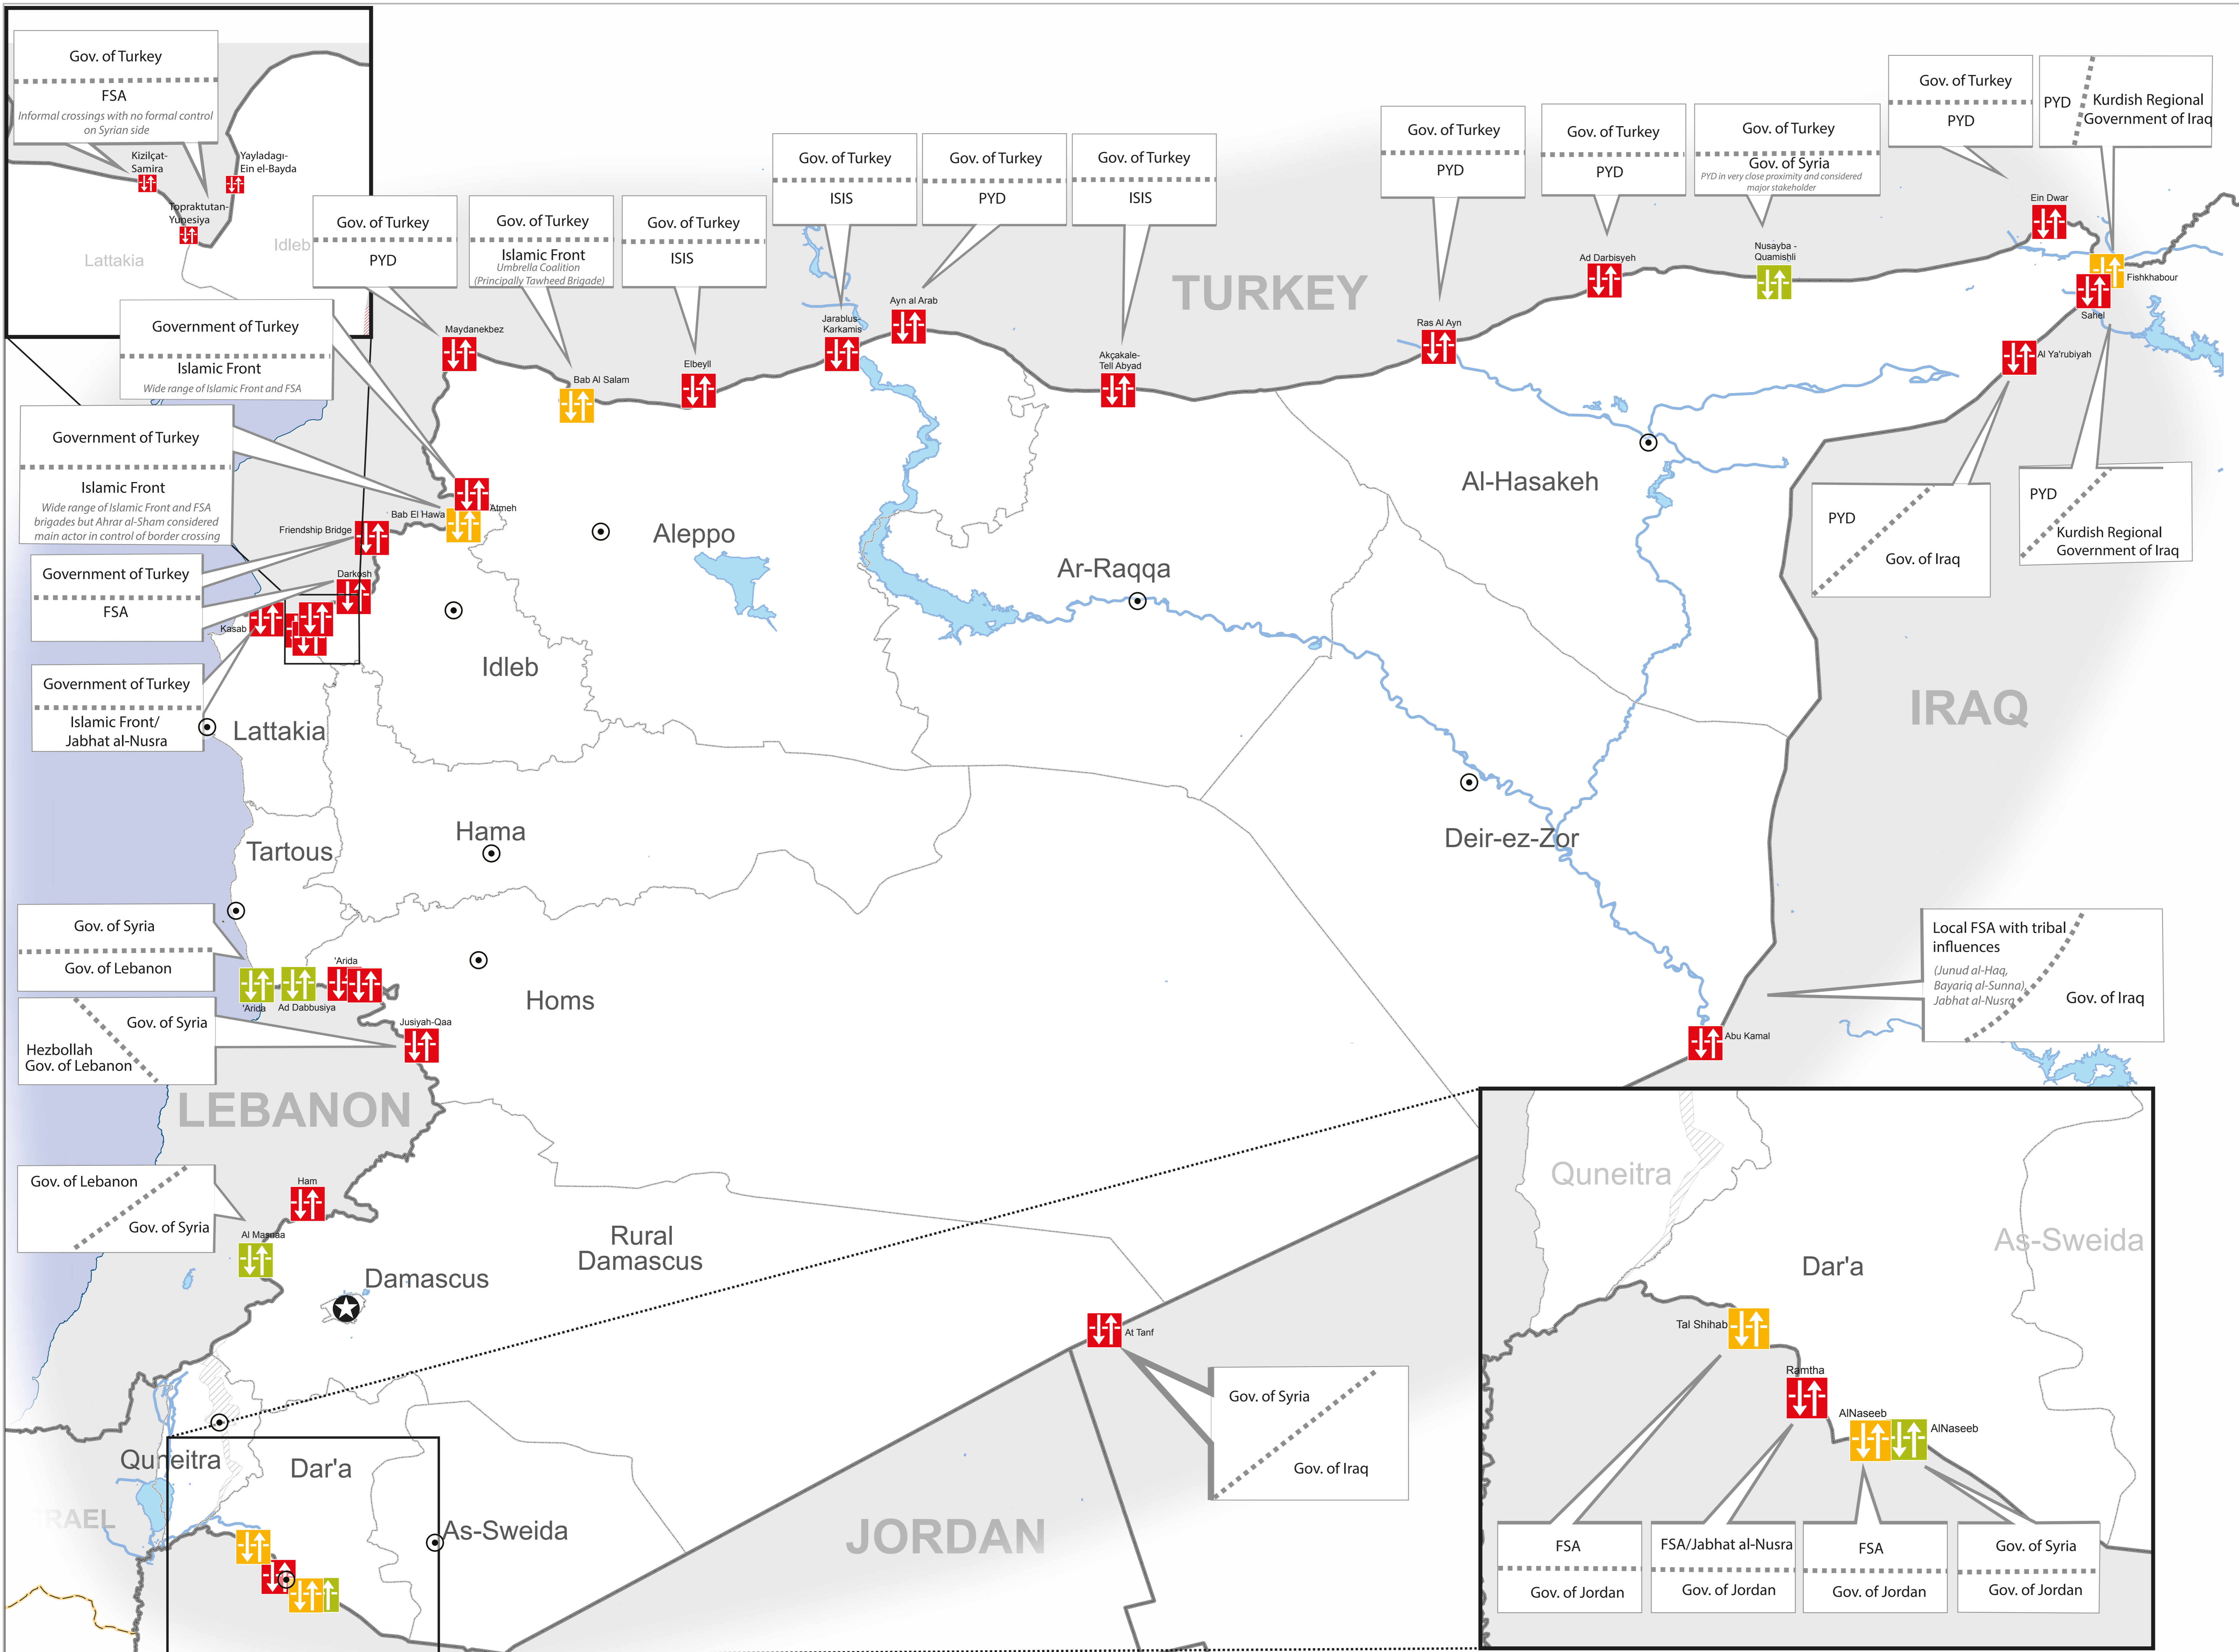

Syrian Arab Republic: Border crossing points (as of 29 April 2014)

Legend

Border crossings

- Closed crossing
- Open crossing
- Problematic / Sporadically closed crossing
- Governorate capital
- Capital

Map Doc Name: Border Crossing Points

GLIDE Number: 29/04/2014

Creation Date: 29/04/2014

Projection/Datum: Geographic, WGS84

Web Resources: Various

Nominal Scale at A3 paper size: 1:3,500,000

Map data source(s): Various

Disclaimers:
The designations employed and the presentation of material on this map do not imply the expression of any opinion whatsoever on the part of the Secretariat of the United Nations concerning the legal status of any country, territory, city or area or of its authorities, or concerning the delimitation of its frontiers or boundaries.