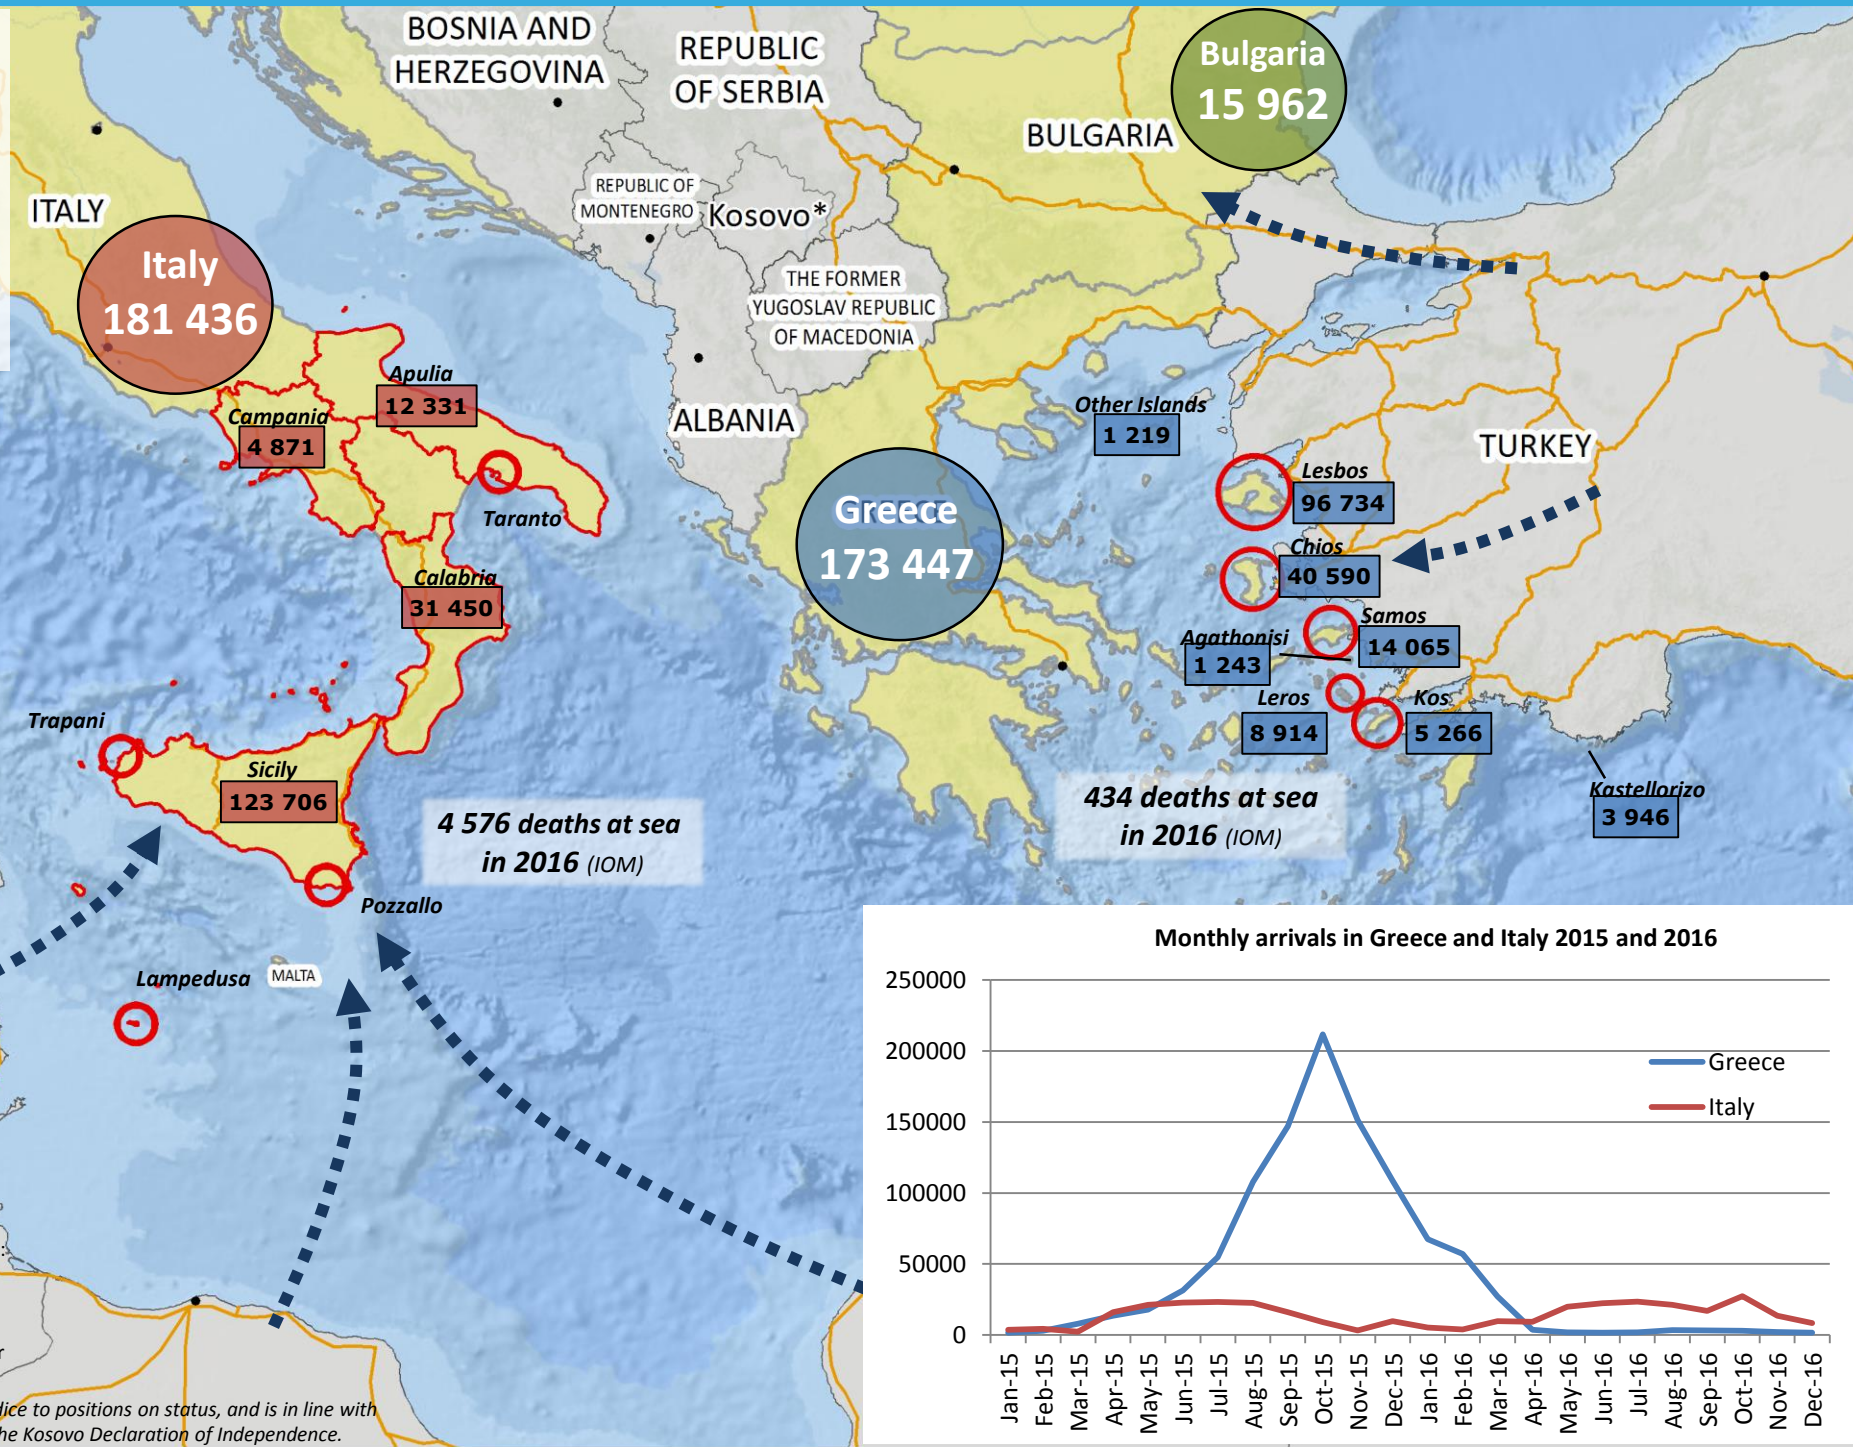

- X Total Arrivals by sea in 2016
- x Total arrivals by sea in 2016 per region (IT) / island (GR) (>1000)
- Hotspot
- Migration route
- European Union

Copyright, European Union, 2017. Map created by ERCC Analytical Team. Sources: European Commission, ESRI, IOM, Italian Ministry of Interior. The boundaries and names shown on this map do not imply official endorsement or acceptance by the European Union.

*Kosovo: This designation is without prejudice to positions on status, and is in line with UNSCR 1244/1999 and the ICJ Opinion on the Kosovo Declaration of Independence.