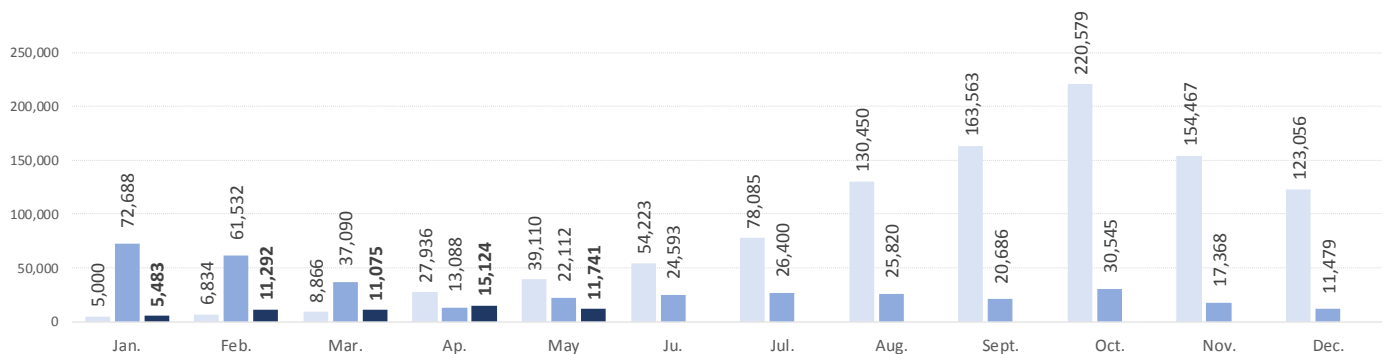

MEDITERRANEAN ARRIVALS BY MONTH

2015 2016 2017

Data sets are estimates from IOM, national authorities and media sources. The boundaries and names shown and the designations used on maps do not imply official endorsement or acceptance by IOM.

Missing Migrants Project is a joint initiative of IOM's [Global Migration Data Analysis Centre (GMDAC)](#) and Media and Communications Division (MCD)

Back issues of the Mediterranean Update are available: <https://goo.gl/SXcylt>