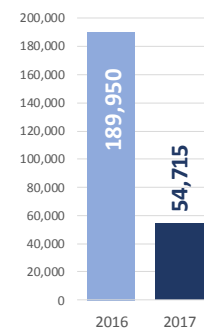

MAIN NATIONALITIES TO GREECE

ARRIVALS FROM 1 JAN TO 17 MAY

DEATHS FROM 1 JAN TO 17 MAY

MAIN NATIONALITIES TO ITALY

*to 17.05.2017

MEDITERRANEAN FATALITIES BY MONTH

2015 2016 2017

MEDITERRANEAN ARRIVALS BY MONTH