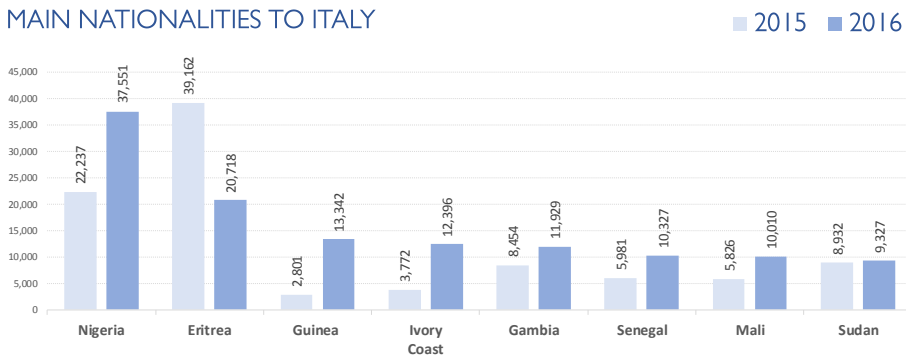

MAIN NATIONALITIES TO GREECE

ARRIVALS FROM 1 JAN TO 17 MAY

DEATHS FROM 1 JAN TO 17 MAY

MAIN NATIONALITIES TO ITALY

*to 17.05.2017

MEDITERRANEAN FATALITIES BY MONTH

2015 2016 2017

MEDITERRANEAN ARRIVALS BY MONTH