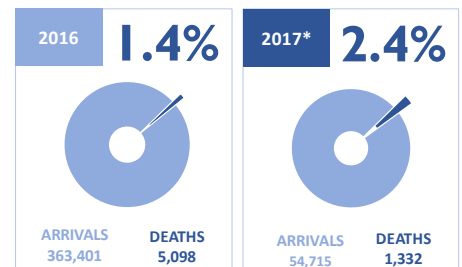

MAIN NATIONALITIES TO GREECE

ARRIVALS FROM 1 JAN TO 17 MAY

DEATHS FROM 1 JAN TO 17 MAY

MAIN NATIONALITIES TO ITALY

*to 17.05.2017

MEDITERRANEAN FATALITIES BY MONTH

2015 2016 2017

MEDITERRANEAN ARRIVALS BY MONTH