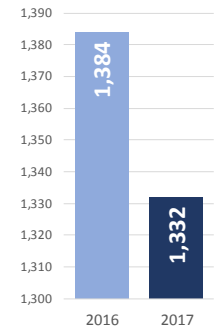

MAIN NATIONALITIES TO GREECE

ARRIVALS FROM 1 JAN TO 17 MAY

DEATHS FROM 1 JAN TO 17 MAY

MAIN NATIONALITIES TO ITALY

*to 17.05.2017

MEDITERRANEAN FATALITIES BY MONTH

2015 2016 2017

MEDITERRANEAN ARRIVALS BY MONTH