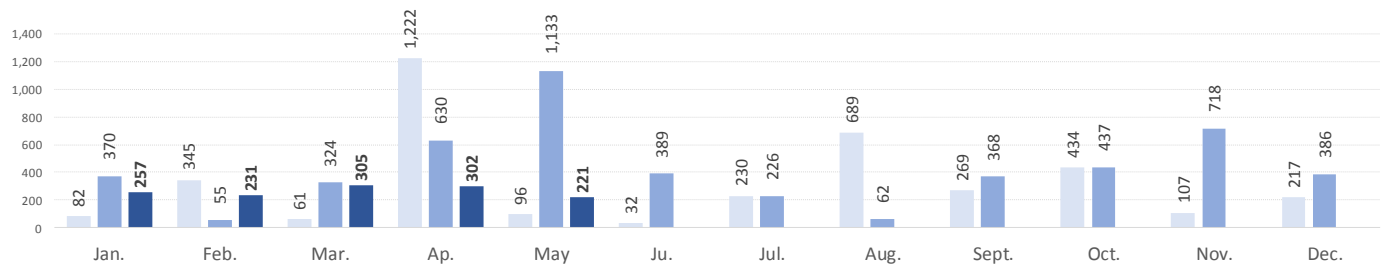

MAIN NATIONALITIES TO GREECE

ARRIVALS FROM 1 JAN TO 17 MAY

DEATHS FROM 1 JAN TO 17 MAY

MAIN NATIONALITIES TO ITALY

*to 17.05.2017

MEDITERRANEAN FATALITIES BY MONTH

2015 2016 2017

MEDITERRANEAN ARRIVALS BY MONTH

Missing Migrants Project is a joint initiative of IOM's [Global Migration Data Analysis Centre \(GMDAC\)](#) and Media and Communications Division (MCD)

Back issues of the Mediterranean Update are available: <https://goo.gl/SXcylt>