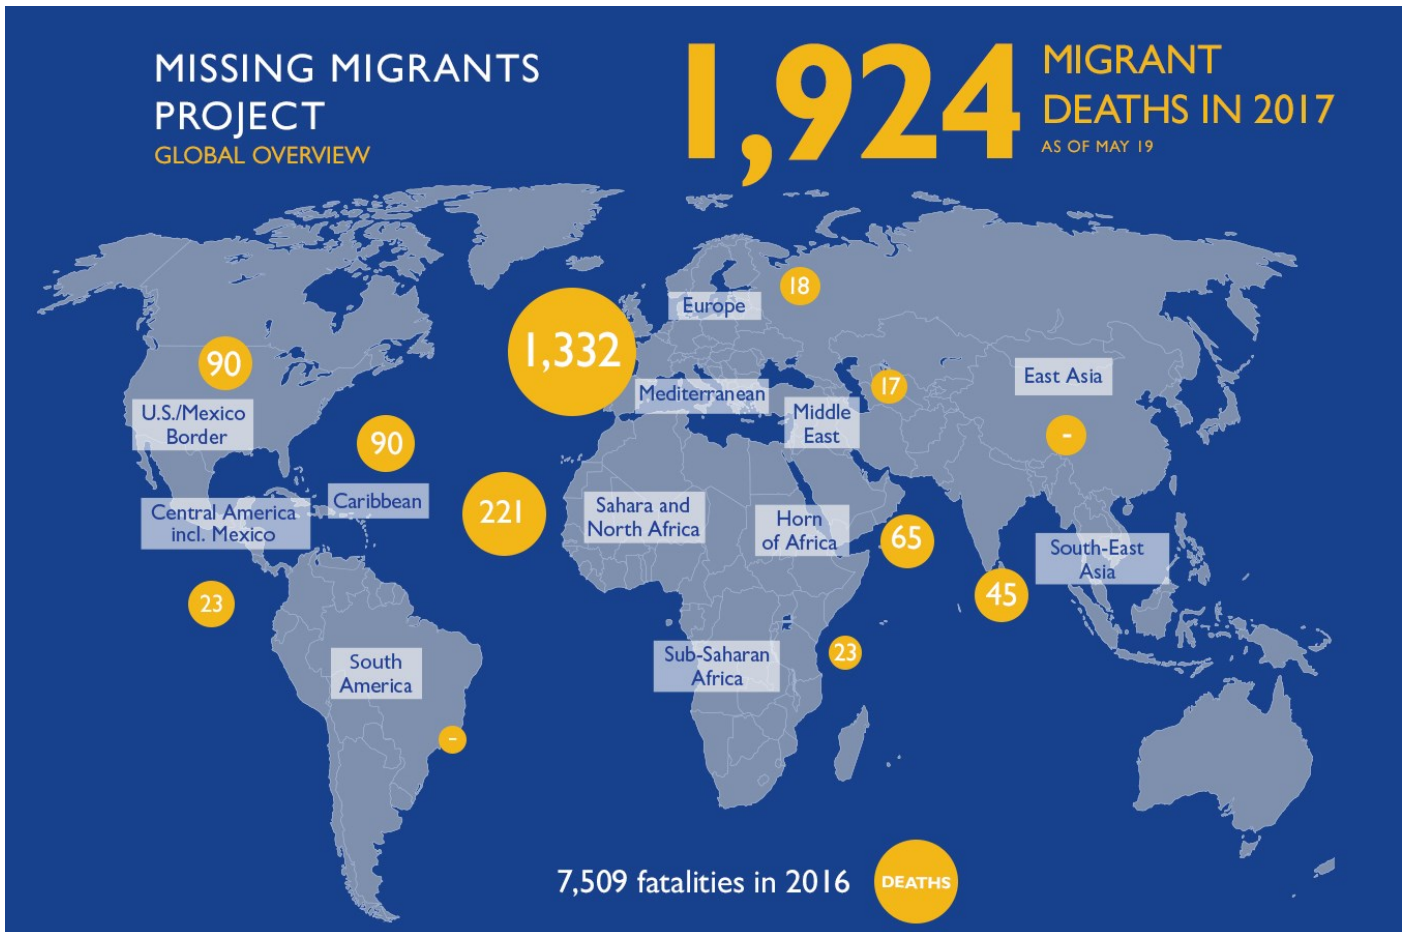

MAIN NATIONALITIES TO GREECE

ARRIVALS FROM 1 JAN TO 17 MAY

DEATHS FROM 1 JAN TO 17 MAY

MAIN NATIONALITIES TO ITALY

*to 17.05.2017

MEDITERRANEAN FATALITIES BY MONTH

2015 2016 2017

MEDITERRANEAN ARRIVALS BY MONTH

2015 2016 2017

Data sets are estimates from IOM, national authorities and media sources. The boundaries and names shown and the designations used on maps do not imply official endorsement or acceptance by IOM.

Missing Migrants Project is a joint initiative of IOM's [Global Migration Data Analysis Centre \(GMDAC\)](#) and Media and Communications Division (MCD)

Back issues of the Mediterranean Update are available: <https://goo.gl/SXcylt>