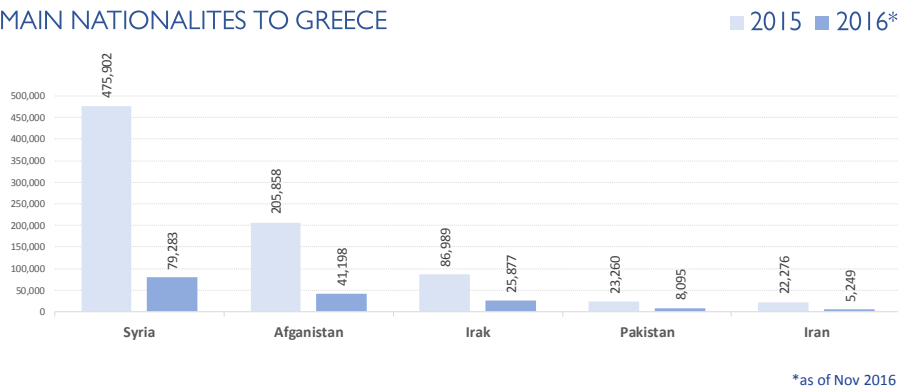

MAIN NATIONALITIES TO GREECE

ARRIVALS FROM 1 JAN TO 17 MAY

DEATHS FROM 1 JAN TO 17 MAY

MAIN NATIONALITIES TO ITALY

*to 17.05.2017

MEDITERRANEAN FATALITIES BY MONTH

2015 2016 2017

MEDITERRANEAN ARRIVALS BY MONTH