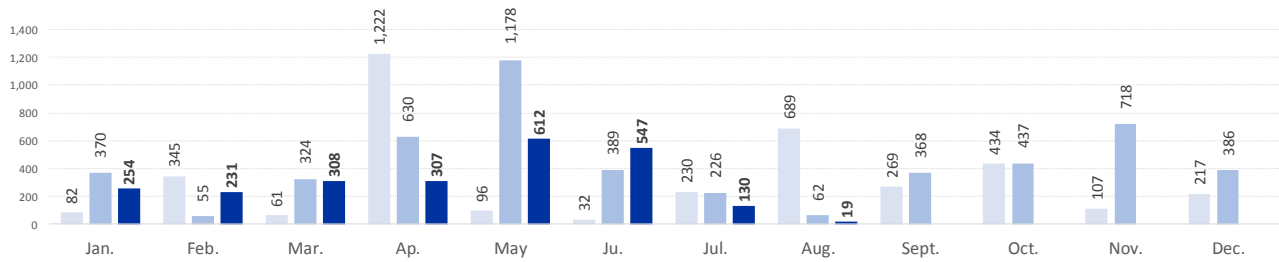

MAIN NATIONALITIES TO GREECE

ARRIVALS FROM 1 JAN TO 9 AUGUST

DEATHS FROM 1 JAN TO 9 AUGUST

MAIN NATIONALITIES TO ITALY

FATALITY RATE

*TO 09/08/17

MEDITERRANEAN FATALITIES BY MONTH

2015 2016 2017

MEDITERRANEAN ARRIVALS BY MONTH

2015 2016 2017

Data sets are estimates from IOM, national authorities and media sources. The boundaries and names shown and the designations used on maps do not imply official endorsement or acceptance by IOM.

Missing Migrants Project is a joint initiative of IOM's [Global Migration Data Analysis Centre \(GMDAC\)](#) and Media and Communications Division (MCD)
Back issues of the Mediterranean Update are available: <https://goo.gl/SXcylt>