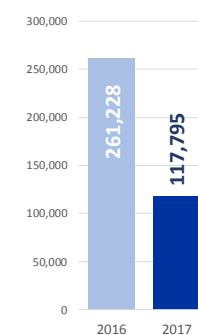

MAIN NATIONALITIES TO GREECE

ARRIVALS FROM 1 JAN TO 9 AUGUST

DEATHS FROM 1 JAN TO 9 AUGUST

MAIN NATIONALITIES TO ITALY

FATALITY RATE

*TO 09/08/17

MEDITERRANEAN FATALITIES BY MONTH

2015 2016 2017