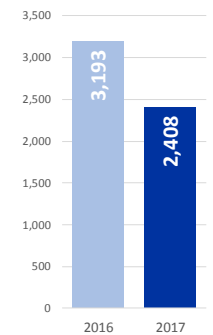

MAIN NATIONALITIES TO GREECE

ARRIVALS FROM 1 JAN TO 9 AUGUST

DEATHS FROM 1 JAN TO 9 AUGUST

MAIN NATIONALITIES TO ITALY

FATALITY RATE

*TO 09/08/17

MEDITERRANEAN FATALITIES BY MONTH

2015 2016 2017