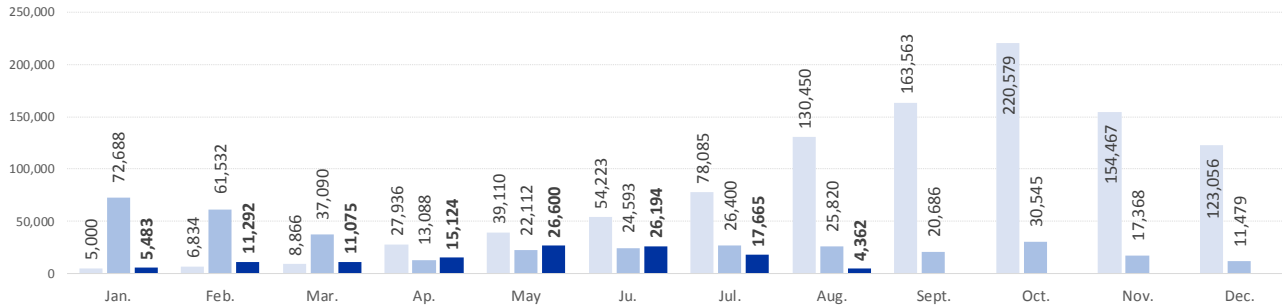

MAIN NATIONALITIES TO GREECE

ARRIVALS FROM 1 JAN TO 9 AUGUST

DEATHS FROM 1 JAN TO 9 AUGUST

MAIN NATIONALITIES TO ITALY

FATALITY RATE

*TO 09/08/17

MEDITERRANEAN FATALITIES BY MONTH

2015 2016 2017

MEDITERRANEAN ARRIVALS BY MONTH

2015 2016 2017

Data sets are estimates from IOM, national authorities and media sources. The boundaries and names shown and the designations used on maps do not imply official endorsement or acceptance by IOM.

Missing Migrants Project is a joint initiative of IOM's [Global Migration Data Analysis Centre \(GMDAC\)](#) and Media and Communications Division (MCD)
Back issues of the Mediterranean Update are available: <https://goo.gl/SXcylt>