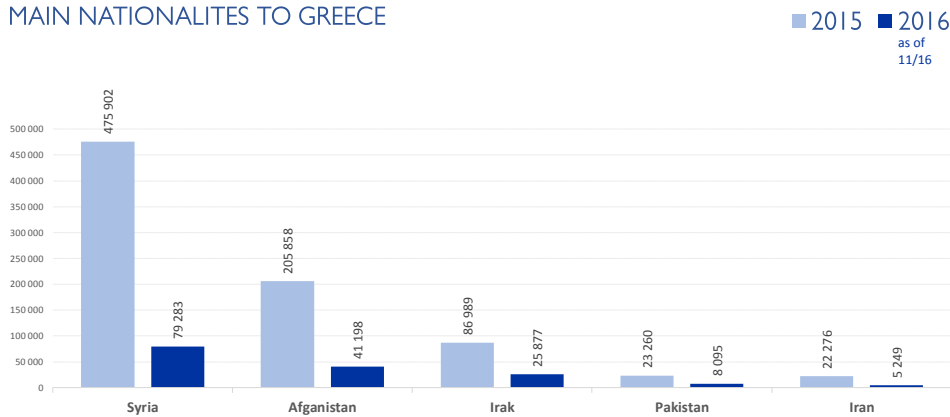

MAIN NATIONALITIES TO GREECE

ARRIVALS FROM 1 JAN TO 9 AUGUST

DEATHS FROM 1 JAN TO 9 AUGUST

MAIN NATIONALITIES TO ITALY

FATALITY RATE

*TO 09/08/17

MEDITERRANEAN FATALITIES BY MONTH

2015 2016 2017