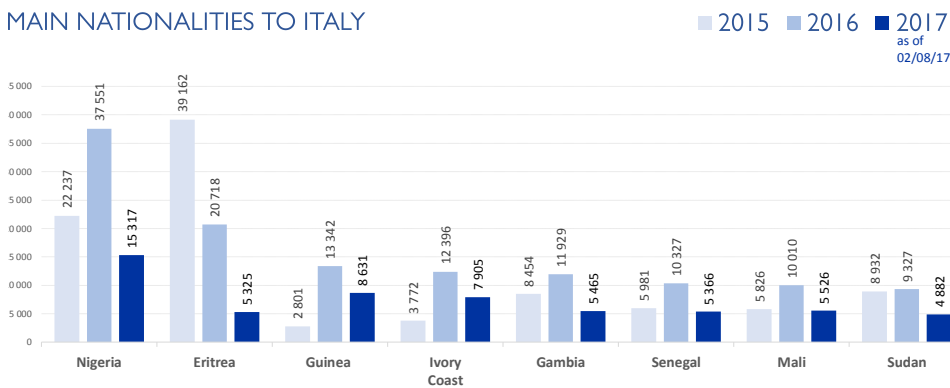

MAIN NATIONALITIES TO GREECE

ARRIVALS FROM 1 JAN TO 9 AUGUST

DEATHS FROM 1 JAN TO 9 AUGUST

MAIN NATIONALITIES TO ITALY

FATALITY RATE

*TO 09/08/17

MEDITERRANEAN FATALITIES BY MONTH

2015 2016 2017

MEDITERRANEAN ARRIVALS BY MONTH

2015 2016 2017

Data sets are estimates from IOM, national authorities and media sources. The boundaries and names shown and the designations used on maps do not imply official endorsement or acceptance by IOM.