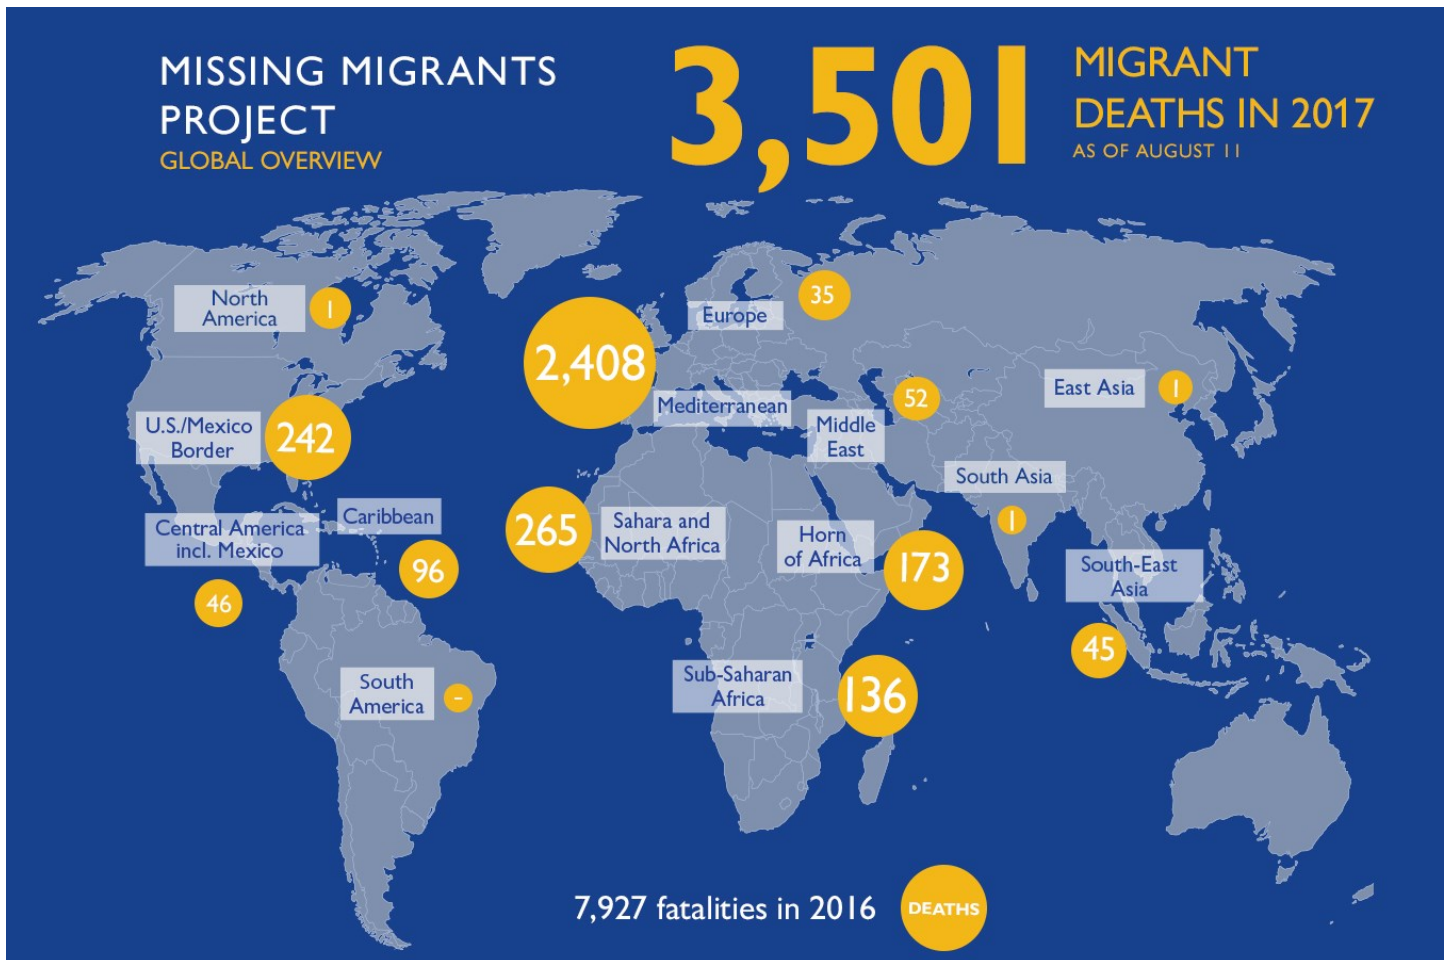

MAIN NATIONALITIES TO GREECE

ARRIVALS FROM 1 JAN TO 9 AUGUST

DEATHS FROM 1 JAN TO 9 AUGUST

MAIN NATIONALITIES TO ITALY

FATALITY RATE

*TO 09/08/17

MEDITERRANEAN FATALITIES BY MONTH

2015 2016 2017

MEDITERRANEAN ARRIVALS BY MONTH

2015 2016 2017

Data sets are estimates from IOM, national authorities and media sources. The boundaries and names shown and the designations used on maps do not imply official endorsement or acceptance by IOM.

Missing Migrants Project is a joint initiative of IOM's [Global Migration Data Analysis Centre \(GMDAC\)](#) and Media and Communications Division (MCD)
Back issues of the Mediterranean Update are available: <https://goo.gl/SXcylt>