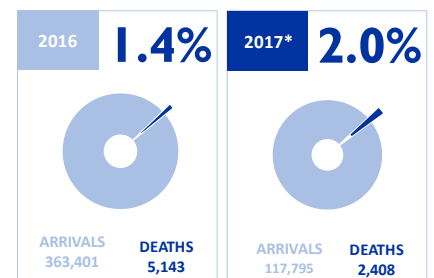

MAIN NATIONALITIES TO GREECE

ARRIVALS FROM 1 JAN TO 9 AUGUST

DEATHS FROM 1 JAN TO 9 AUGUST

MAIN NATIONALITIES TO ITALY

FATALITY RATE

*TO 09/08/17

MEDITERRANEAN FATALITIES BY MONTH

2015 2016 2017

MEDITERRANEAN ARRIVALS BY MONTH

2015 2016 2017

Data sets are estimates from IOM, national authorities and media sources. The boundaries and names shown and the designations used on maps do not imply official endorsement or acceptance by IOM.