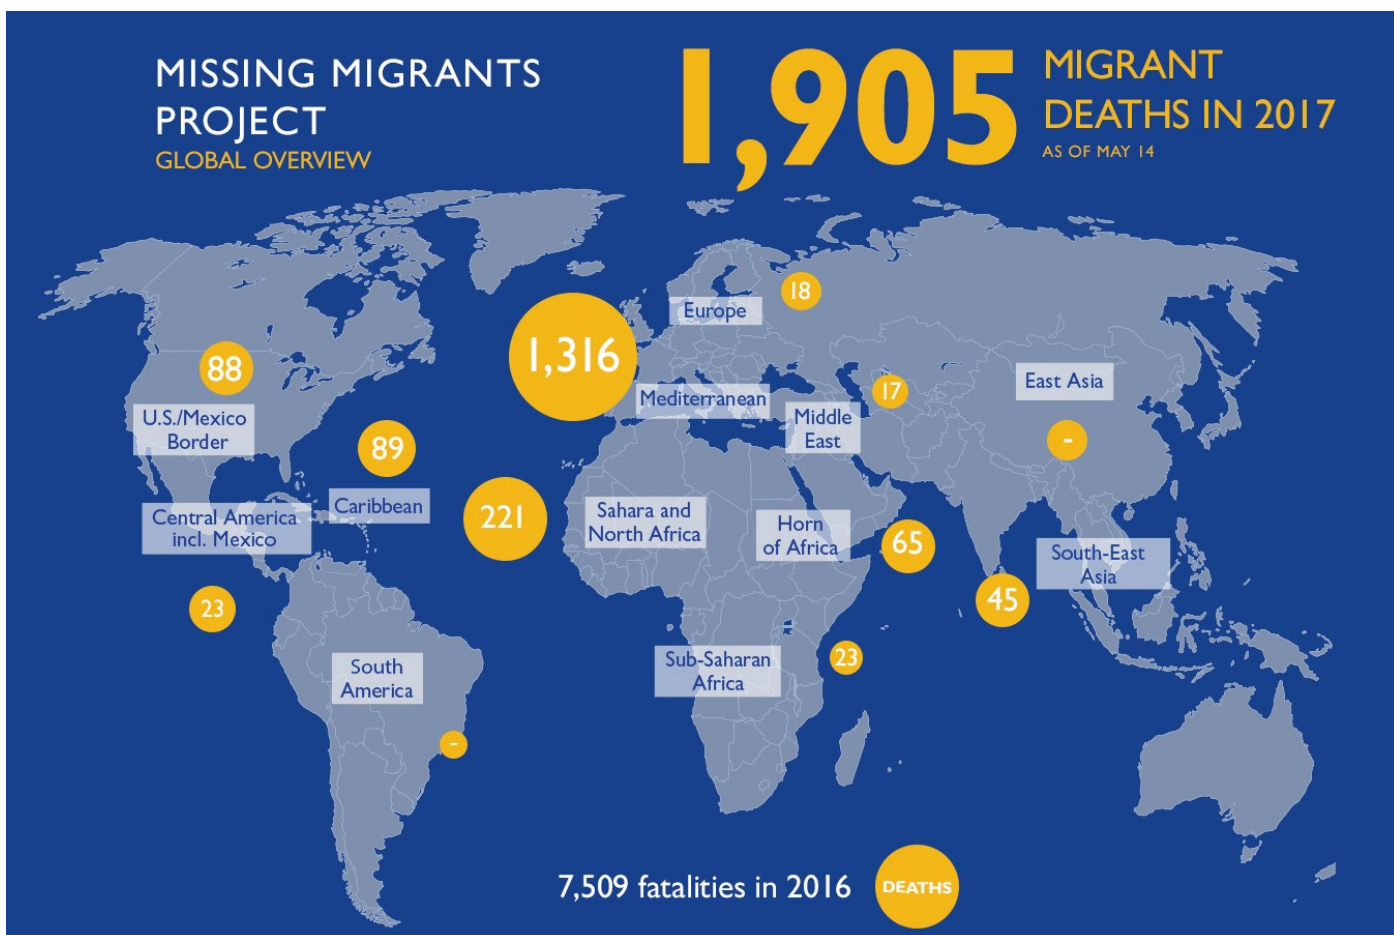

MAIN NATIONALITIES TO GREECE

ARRIVALS FROM 1 JAN TO 14 MAY

DEATHS FROM 1 JAN TO 14 MAY

MAIN NATIONALITIES TO ITALY

*to 10.05.2017

MEDITERRANEAN FATALITIES BY MONTH

2015 2016 2017

MEDITERRANEAN ARRIVALS BY MONTH

2015 2016 2017

Data sets are estimates from IOM, national authorities and media sources. The boundaries and names shown and the designations used on maps do not imply official endorsement or acceptance by IOM.

Missing Migrants Project is a joint initiative of IOM's [Global Migration Data Analysis Centre \(GMDAC\)](#) and Media and Communications Division (MCD)

Back issues of the Mediterranean Update are available: <https://goo.gl/SXcylt>