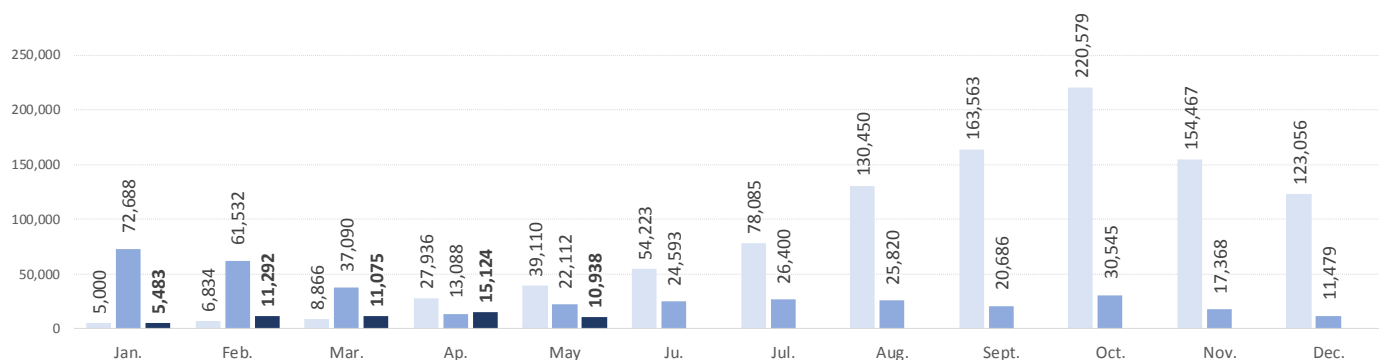

MEDITERRANEAN ARRIVALS BY MONTH

2015 2016 2017

Data sets are estimates from IOM, national authorities and media sources. The boundaries and names shown and the designations used on maps do not imply official endorsement or acceptance by IOM.

Missing Migrants Project is a joint initiative of IOM's [Global Migration Data Analysis Centre (GMDAC)](#) and Media and Communications Division (MCD)

Back issues of the Mediterranean Update are available: <https://goo.gl/SXcylt>