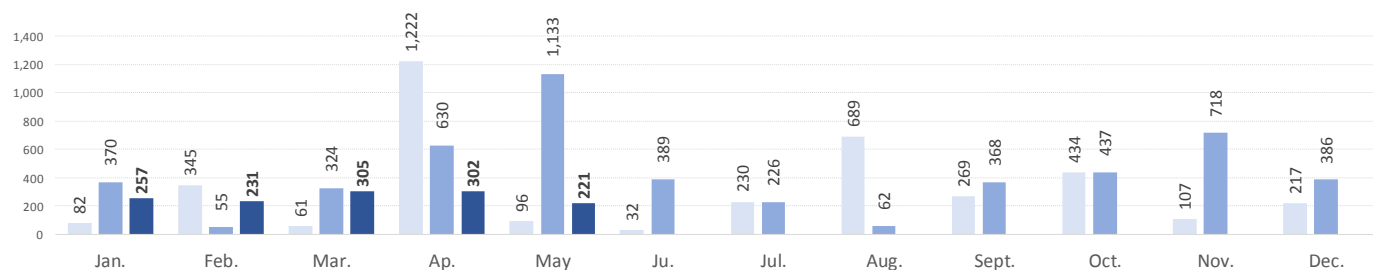

MAIN NATIONALITIES TO GREECE

ARRIVALS FROM 1 JAN TO 14 MAY

DEATHS FROM 1 JAN TO 14 MAY

MAIN NATIONALITIES TO ITALY

*to 10.05.2017

MEDITERRANEAN FATALITIES BY MONTH

2015 2016 2017

MEDITERRANEAN ARRIVALS BY MONTH

Missing Migrants Project is a joint initiative of IOM's [Global Migration Data Analysis Centre \(GMDAC\)](#) and Media and Communications Division (MCD)

Back issues of the Mediterranean Update are available: <https://goo.gl/SXcylt>