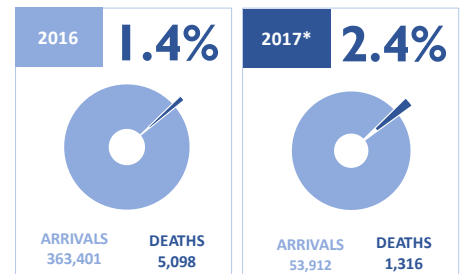

MAIN NATIONALITIES TO GREECE

ARRIVALS FROM 1 JAN TO 14 MAY

DEATHS FROM 1 JAN TO 14 MAY

MAIN NATIONALITIES TO ITALY

*to 10.05.2017

MEDITERRANEAN FATALITIES BY MONTH

2015 2016 2017

MEDITERRANEAN ARRIVALS BY MONTH