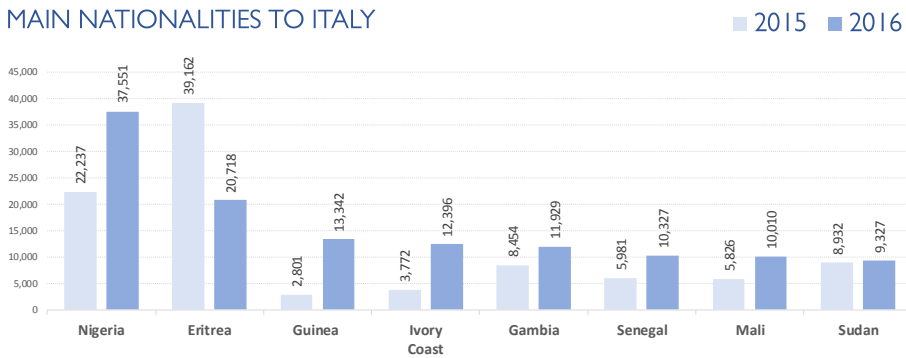

MAIN NATIONALITIES TO GREECE

ARRIVALS FROM 1 JAN TO 14 MAY

DEATHS FROM 1 JAN TO 14 MAY

MAIN NATIONALITIES TO ITALY

*to 10.05.2017

MEDITERRANEAN FATALITIES BY MONTH

2015 2016 2017

MEDITERRANEAN ARRIVALS BY MONTH