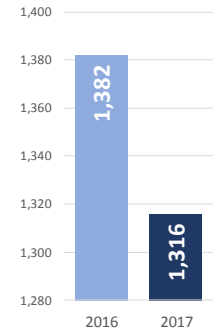

MAIN NATIONALITIES TO GREECE

ARRIVALS FROM 1 JAN TO 14 MAY

DEATHS FROM 1 JAN TO 14 MAY

MAIN NATIONALITIES TO ITALY

*to 10.05.2017

MEDITERRANEAN FATALITIES BY MONTH

2015 2016 2017

MEDITERRANEAN ARRIVALS BY MONTH