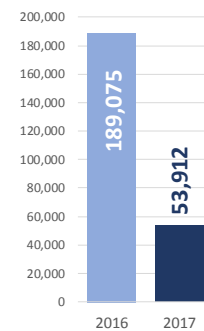

MAIN NATIONALITIES TO GREECE

ARRIVALS FROM 1 JAN TO 14 MAY

DEATHS FROM 1 JAN TO 14 MAY

MAIN NATIONALITIES TO ITALY

*to 10.05.2017

MEDITERRANEAN FATALITIES BY MONTH

2015 2016 2017

MEDITERRANEAN ARRIVALS BY MONTH