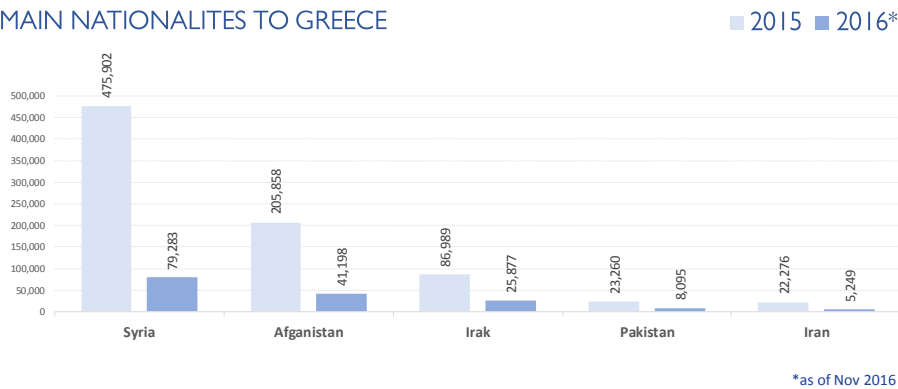

MAIN NATIONALITIES TO GREECE

ARRIVALS FROM 1 JAN TO 14 MAY

DEATHS FROM 1 JAN TO 14 MAY

MAIN NATIONALITIES TO ITALY

*to 10.05.2017

MEDITERRANEAN FATALITIES BY MONTH

2015 2016 2017

MEDITERRANEAN ARRIVALS BY MONTH